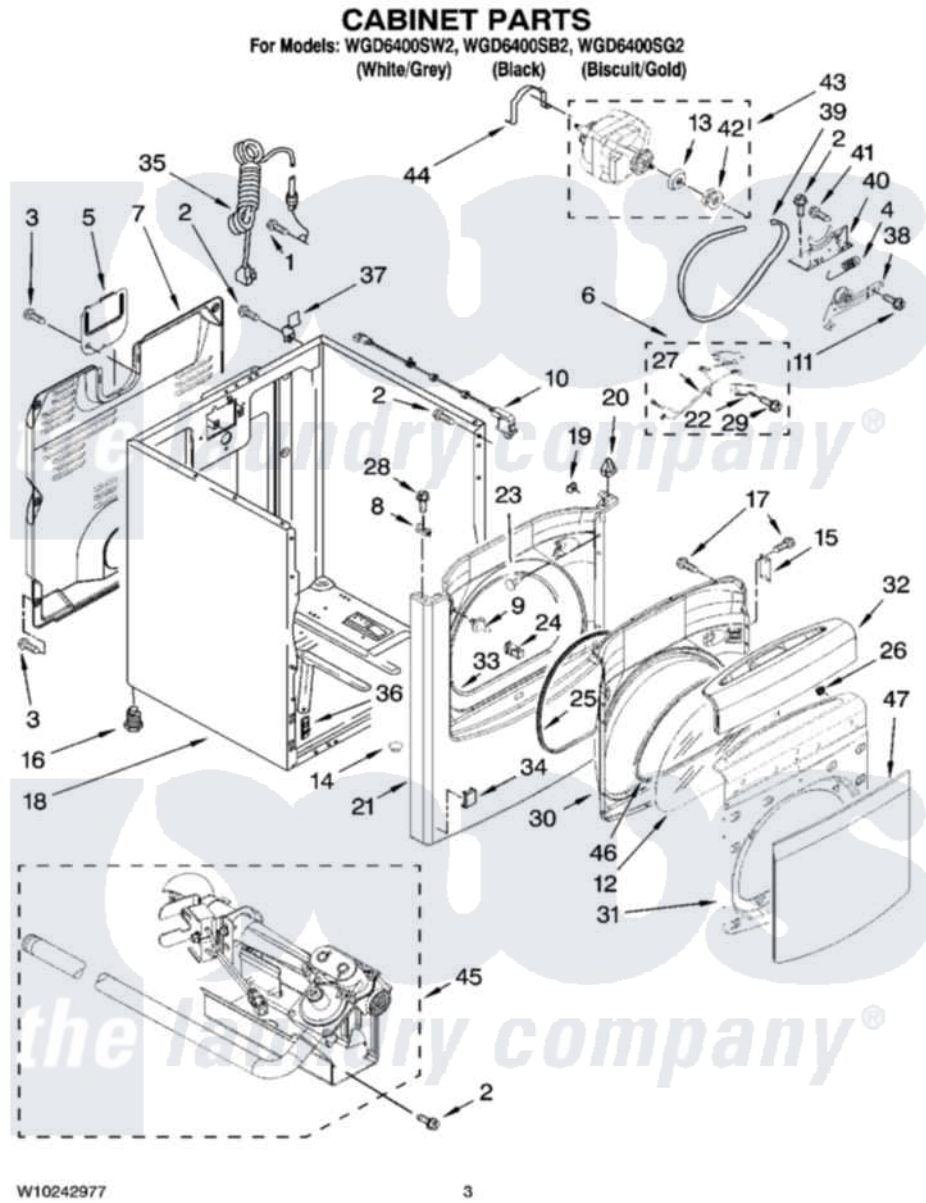

Whirlpool WGD6400SG2 02 - CABINET PARTS

Whirlpool [Residential Whirlpool WGD6400SG2 Dryer Parts](#) Parts Diagram 02 - CABINET PARTS
Click on the part number to view part

| Item | Original Part Number | Replaced By | Status | Part Description |
|------|---------------------------|---------------------------|---------------|------------------------------|
| 1 | 8533974 | 4331106 | | Screw, No.10-32 X 7/16 |
| 2 | 3390631 | | | Screw, 10-16 X 3/8 |
| 3 | 693995 | | | Screw, Hex Head |
| 4 | 3387374 | | | Spring, Idler |
| 5 | 8558833 | | | Plate, Cover Terminal Block |
| 6 | 8566208 | | | Assembly, Switch |
| 7 | 8558830 | | Not Available | Panel, Rear |
| 8 | 8568303 | | | Locator, Snap Down |
| 9 | 8572983 | W10295405 | | Strike |
| 10 | 3978977 | W10201787 | | Switch-Dor |
| 11 | 3389420 | | | Retainer-Idler 1/4-20 X 1/16 |
| 12 | 8565015 | | | Glass, Inner Door |
| 13 | 8578538 | | | Restrainer, Belt |
| 14 | 8578560 | | | Hole, Plug |
| 15 | 8565018 | | | Assembly, Hinge And Pin |
| " | W10050090 | | | Assembly, Hinge And Pin |