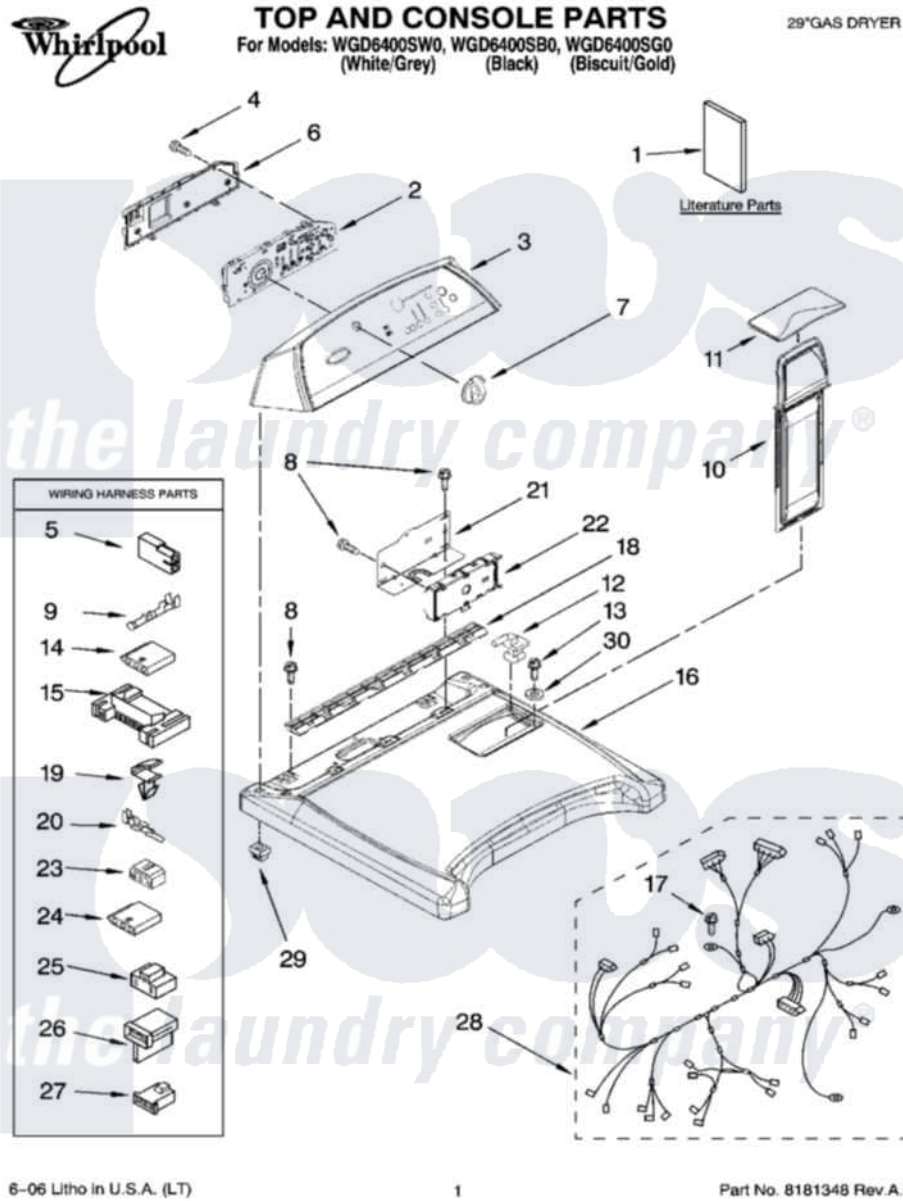

# Whirlpool WGD6400SW0 01 - TOP AND CONSOLE PARTS

6-06 Litho in U.S.A. (LT)

1

Part No. 8181348 Rev.A

Whirlpool Residential Whirlpool WGD6400SW0 Dryer Parts Parts Diagram 01 - TOP AND CONSOLE PARTS  
 Click on the part number to view part

Item	Original Part Number	Replaced By	Status	Part Description
1	W10054090		Not Available	Guide, Quick Start
"	W10054080		Not Available	Use & Care Guide
"	W10054160		Not Available	Wiring Diagram
"	BLANK		Not Available	Following May Be Purchased DO-IT-YOURSELF REPAIR MANUALS
"	677818		Not Available	Manual, Do-It- Yourself Repair (Dryer)
2	<a href="#">8563974</a>			Assembly, User Interface
3	<a href="#">W10110325</a>			Panel, Console
"	<a href="#">W10110330</a>			Panel, Console
"	<a href="#">W10110328</a>			Panel, Console
4	<a href="#">W10003770</a>			Screw, 6-19 X 1/2
5	<a href="#">717252</a>			Receptacle, Terminal
6	<a href="#">8564265</a>			Cover, Rear- User Interface
7	<a href="#">8574957</a>			Knob, Assembly
"	<a href="#">8574959</a>			Knob, Assembly