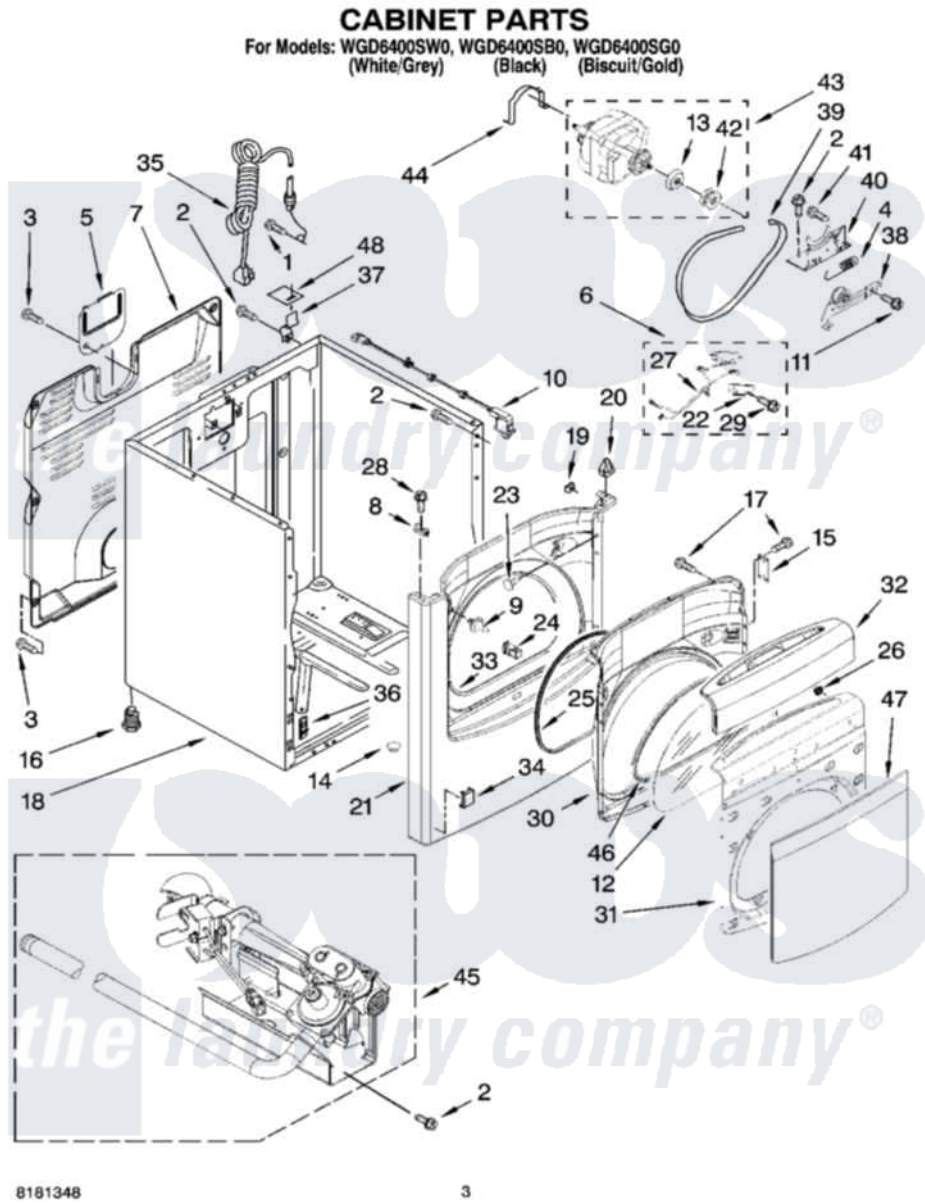

Whirlpool WGD6400SW0 02 - CABINET PARTS

Whirlpool Residential Whirlpool WGD6400SW0 Dryer Parts Parts Diagram 02 - CABINET PARTS
Click on the part number to view part

Item	Original Part Number	Replaced By	Status	Part Description
1	8533974	4331106		Screw, No.10-32 X 7/16
2	3390631			Screw, 10-16 X 3/8
3	693995			Screw, Hex Head
4	3387374			Spring, Idler
5	8558833			Plate, Cover Terminal Block
6	8566208			Assembly, Switch
7	8558830		Not Available	Panel, Rear
8	8568303			Locator, Snap Down
9	8572983	W10295405		Strike
10	3978977	W10201787		Switch-Dor
11	3389420			Retainer-Idler 1/4-20 X 1/16
12	8565015			Glass, Inner Door
13	8578538			Restrainer, Belt
14	8578560			Hole, Plug
15	8565018			Assembly, Hinge And Pin
"	W10050090			Assembly, Hinge And Pin