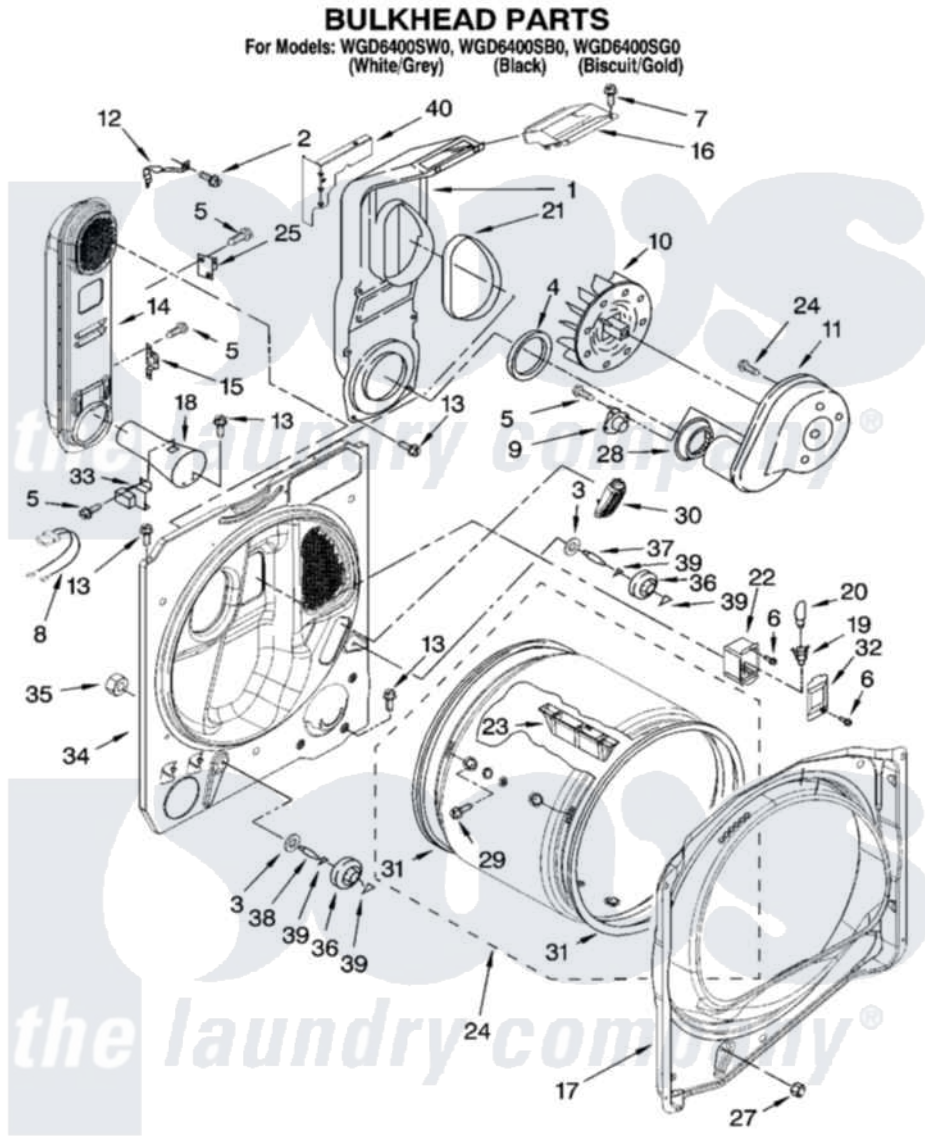

# Whirlpool WGD6400SW0 03 - BULKHEAD PARTS

8181348

5

Whirlpool Residential Whirlpool WGD6400SW0 Dryer Parts Parts Diagram 03 - BULKHEAD PARTS  
 Click on the part number to view part

Item	Original Part Number	Replaced By	Status	Part Description
1	<a href="#">8544805</a>			Lint Chute Assembly
2	<a href="#">489463</a>			Screw, 8-18 X 1/16
3	3387459	<a href="#">W10080960</a>		Washer, Support
4	<a href="#">347139</a>			Seal, Lint Chute
5	<a href="#">90767</a>			Screw, 8A X 3/8 HeX Washer Head Tapping
6	487909	<a href="#">488729</a>		Screw
7	3196537	<a href="#">3196557</a>		Panel, Manifold
8	<a href="#">8539889</a>			Harness, Flame Switch
9	<a href="#">8577274</a>			Thermostat 295F
10	<a href="#">694089</a>			Wheel, Blower
11	<a href="#">8577230</a>			Housing, Blower
12	<a href="#">8546149</a>			Clip-Heater Box
13	343641	<a href="#">681414</a>		Screw, 10AB X 1/2
14	<a href="#">8544803</a>			Box, Heater
15	<a href="#">3403140</a>			Thermostat, High-Limit 205F
16	<a href="#">8544810</a>			Collar, Lint Chute