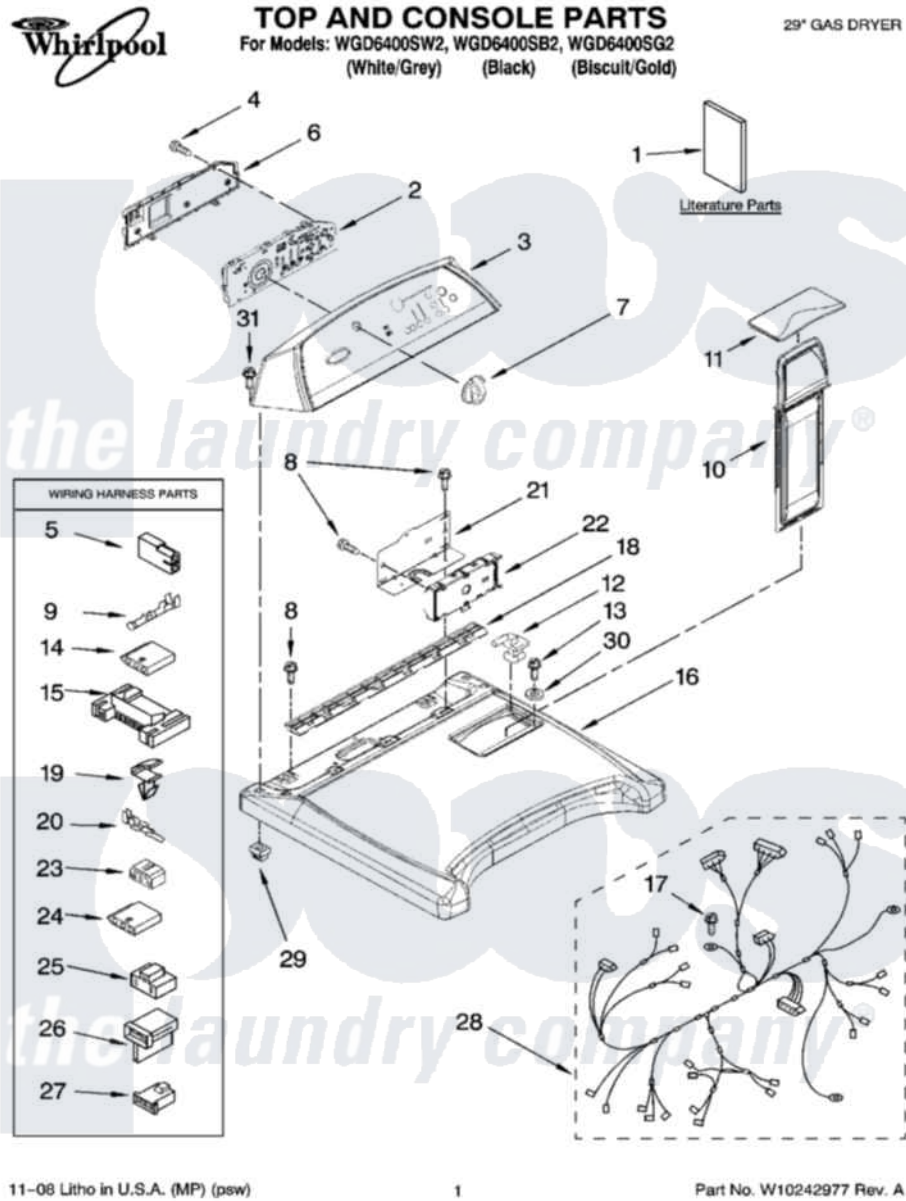

Whirlpool WGD6400SW2 01 - TOP AND CONSOLE PARTS

11-08 Litho in U.S.A. (MP) (psw)

1

Part No. W10242977 Rev. A

Whirlpool Residential Whirlpool WGD6400SW2 Dryer Parts Parts Diagram 01 - TOP AND CONSOLE PARTS

[Click on the part number to view part](#)

Item	Original Part Number	Replaced By	Status	Part Description
1	W10150650		Not Available	Guide, Quick Start
"	W10150626		Not Available	Use & Care Guide
"	W10054160		Not Available	Wiring Diagram
"	BLANK		Not Available	Following May Be Purchased DO-IT-YOURSELF REPAIR MANUALS
"	677818		Not Available	Manual, Do-It- Yourself Repair (Dryer)
2	8563974			Assembly, User Interface
3	W10110325			Panel, Console
"	W10110330			Panel, Console
"	W10110328			Panel, Console
4	W10003770			Screw, 6-19 X 1/2
5	717252			Receptacle, Terminal
6	8564265			Cover, Rear- User Interface
7	8574957			Knob, Assembly
"	8574959			Knob, Assembly

"	8574958		Knob, Assembly
8	337686	Not Available	SCREW, 8-18 X .500
9	94614		Terminal
10	8572270		Assembly, Lint Screen
11	W10168227		Cover, Lint Screen
"	W10044360		Cover, Lint Screen
"	W10168229		Cover, Lint Screen
12	W10044470		Hinge, RH
"	W10044480		Hinge, L.H.
13	3196537	3196557	Panel, Manifold
14	3936144		Do-It-Yourself Repair Manuals
15	3395683		Receptacle, Multi-Terminal
16	W10167866		Top Assembly
"	8565028		Top
"	8565027		Top
17	343641	681414	Screw, 10AB X 1/2
18	8558863		Bracket, Console
19	3394427		Clip-Harness
20	94613	596797	Terminal
21	8563853		Bracket, Machine Controller
22	W10111617		Control, Electronic
23	3347243		Block, Disconnect
24	353424		Plug, Terminal
25	3401144		Connector
26	3403499		Connector, 2-Position
27	3403498		Connector, 3-Position
28	W10111432		Harness, Wiring
29	W10112673		Screw, Grommet
30	237446	487596	Washer
31	W10131402		Screw, 8-18 X 1.370