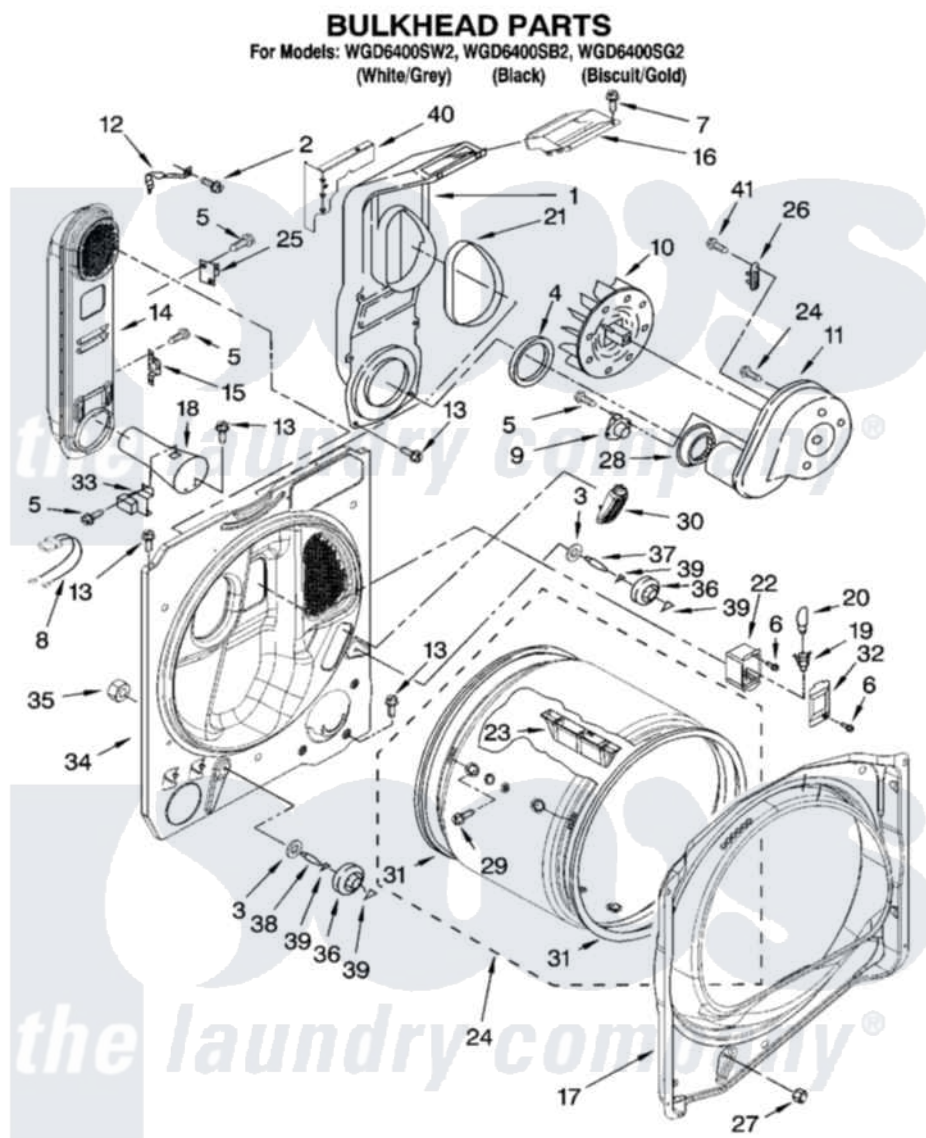

# Whirlpool WGD6400SW2 03 - BULKHEAD PARTS

W10242977

5

Whirlpool Residential Whirlpool WGD6400SW2 Dryer Parts Parts Diagram 03 - BULKHEAD PARTS  
 Click on the part number to view part

| Item | Original Part Number    | Replaced By               | Status | Part Description                        |
|------|-------------------------|---------------------------|--------|---|
| 1    | <a href="#">8544805</a> |                           |        | Lint Chute Assembly                     |
| 2    | <a href="#">489463</a>  |                           |        | Screw, 8-18 X 1/16                      |
| 3    | 3387459                 | <a href="#">W10080960</a> |        | Washer, Support                         |
| 4    | <a href="#">347139</a>  |                           |        | Seal, Lint Chute                        |
| 5    | <a href="#">90767</a>   |                           |        | Screw, 8A X 3/8 HeX Washer Head Tapping |
| 6    | 487909                  | <a href="#">488729</a>    |        | Screw                                   |
| 7    | 3196537                 | <a href="#">3196557</a>   |        | Panel, Manifold                         |
| 8    | <a href="#">8539889</a> |                           |        | Harness, Flame Switch                   |
| 9    | <a href="#">8577274</a> |                           |        | Thermostat 295F                         |
| 10   | <a href="#">694089</a>  |                           |        | Wheel, Blower                           |
| 11   | <a href="#">8577230</a> |                           |        | Housing, Blower                         |
| 12   | <a href="#">8546149</a> |                           |        | Clip-Heater Box                         |
| 13   | 343641                  | <a href="#">681414</a>    |        | Screw, 10AB X 1/2                       |
| 14   | <a href="#">8544803</a> |                           |        | Box, Heater                             |
| 15   | <a href="#">3403140</a> |                           |        | Thermostat, High-Limit 205F             |
| 16   | <a href="#">8544810</a> |                           |        | Collar, Lint Chute                      |