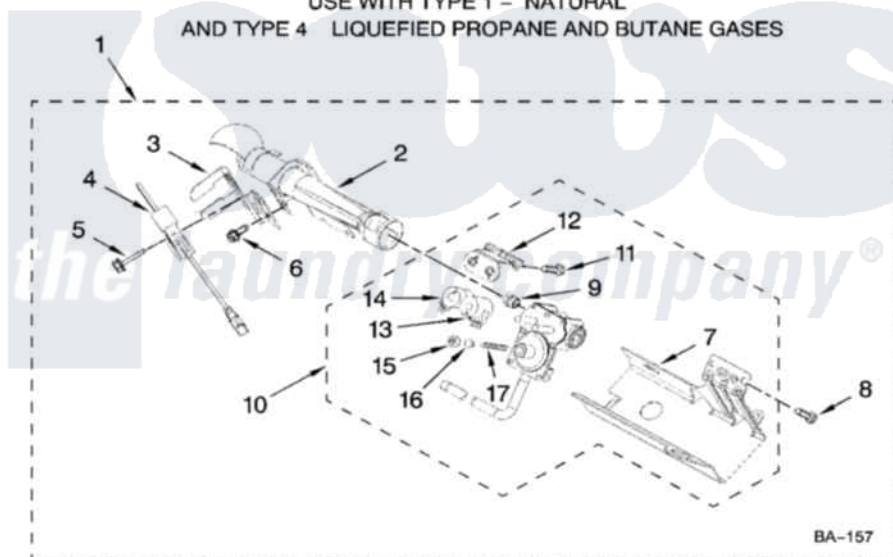

**Whirlpool WGD6400SW2 04 - W10183825 BURNER ASSEMBLY,
OPTIONAL PARTS (NOT INCLUDED)**

W10183825 BURNER ASSEMBLY

For Models: WGD6400SW2, WGD6400SB2, WGD6400SG2
(White/Grey) (Black) (Biscuit/Gold)

USE WITH TYPE 1 - NATURAL
AND TYPE 4 LIQUEFIED PROPANE AND BUTANE GASES

BA-157

W10242977

7

Whirlpool [Residential Whirlpool WGD6400SW2 Dryer Parts](#) Parts Diagram 04 - W10183825 BURNER ASSEMBLY,
OPTIONAL PARTS (NOT INCLUDED).
Click on the part number to view part

Item	Original Part Number	Replaced By	Status	Part Description
1	W10183825			Burner, Assembly 60 Hz
2	688617	693140		Burner
3	694298			Bracket, Ignitor
4	686590	279311		Ignitor
5	3393909			Screw, 8-32 X 7/8
6	3390631			Screw, 10-16 X 3/8
7	W10183823			Bracket, Burner
8	3387057			Screw, 10-16 X 1/2 Orifice, Burner
9	234826			Orifice, Burner Type 1
"	229742			Orifice, Burner
"	234868			Orifice, Burner
10	8281924	W10503171		Gas Valve Serv Assembly Loop
11	694421			Screw, Bracket Mounting