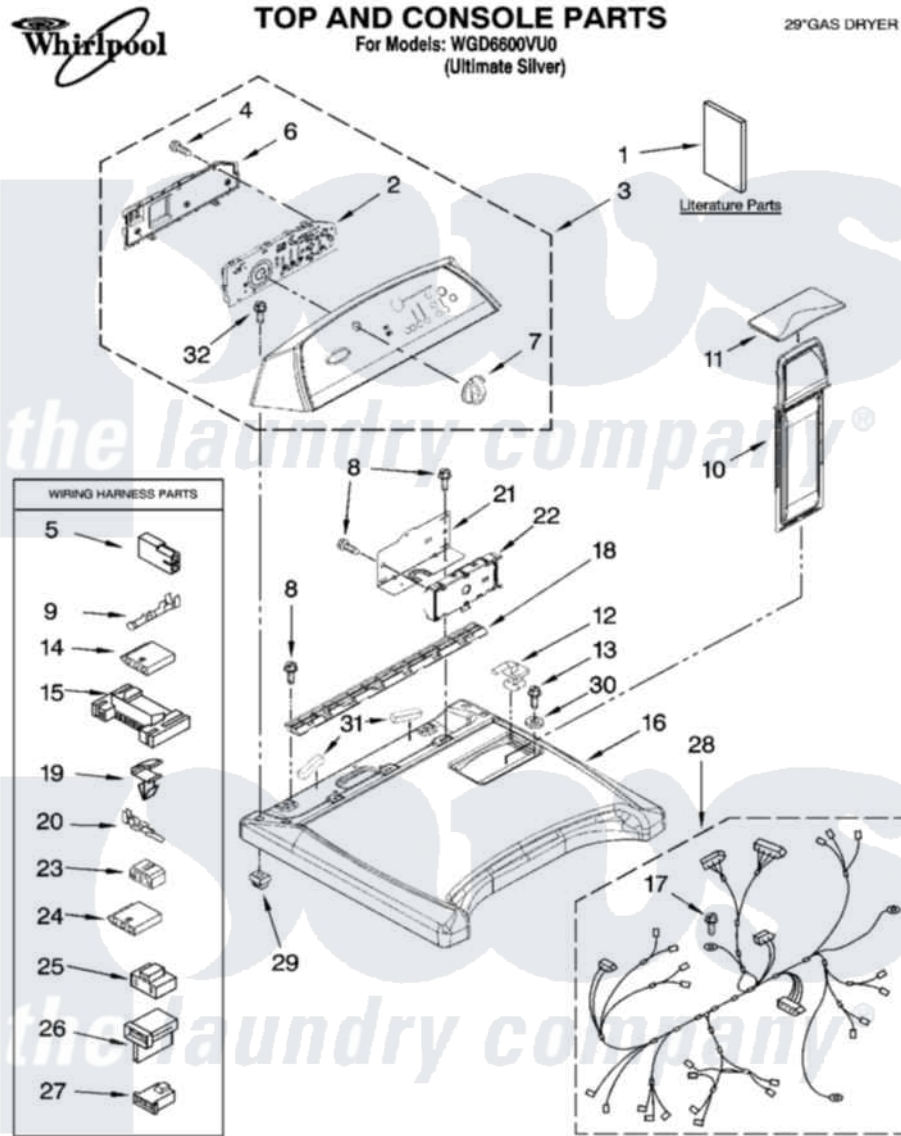

Whirlpool WGD6600VU0 01 - TOP AND CONSOLE PARTS

3-08 Litho in U.S.A. (lan) (psw)

1

Part No. W10193124 Rev. A

Whirlpool [Residential Whirlpool WGD6600VU0 Dryer Parts](#) Parts Diagram 01 - TOP AND CONSOLE PARTS
 Click on the part number to view part

Item	Original Part Number	Replaced By	Status	Part Description
1	W10150650		Not Available	Guide, Quick Start
"	W10164752		Not Available	Guide, Quick Start
"	W10156038		Not Available	Wiring Diagram
"	W10166439		Not Available	Performance, Tip Sheet
"	W10139322		Not Available	TIP SHEET DRYER STEAM
2	W10051165			Assembly, User Interface
3	W10183966			Console Assembly
4	W10003770			Screw, 6-19 X 1/2
5	717252			Receptacle, Terminal
6	8564265			Cover, Rear- User Interface
7	W10183632			Knob, Control
8	337686		Not Available	SCREW, 8-18 X .500
9	94614			Terminal
10	8572270			Assembly, Lint Screen
11	W10168227			Cover, Lint Screen
12	W10044470			Hinge, RH

"	W10044480		Hinge, L.H.
13	3196537	3196557	Panel, Manifold
14	3936144		Do-It-Yourself Repair Manuals
15	3395683		Receptacle, Multi-Terminal
16	W10158257		Top Assembly
17	343641	681414	Screw, 10AB X 1/2
18	8558863		Bracket, Console
19	3394427		Clip-Harness
20	94613	596797	Terminal
21	8563853		Bracket, Machine Controller
22	W10111616		Control, Electronic
23	3347243		Block, Disconnect
24	353424		Plug, Terminal
25	3401144		Connector
26	3403499		Connector, 2-Position
27	3403498		Connector, 3-Position
28	W10141981		Harness, Wiring
29	W10112673		Screw, Grommet
30	237446	487596	Washer
31	W10183819		Seal-Foam Console
32	W10131402		Screw, 8-18 X 1.370