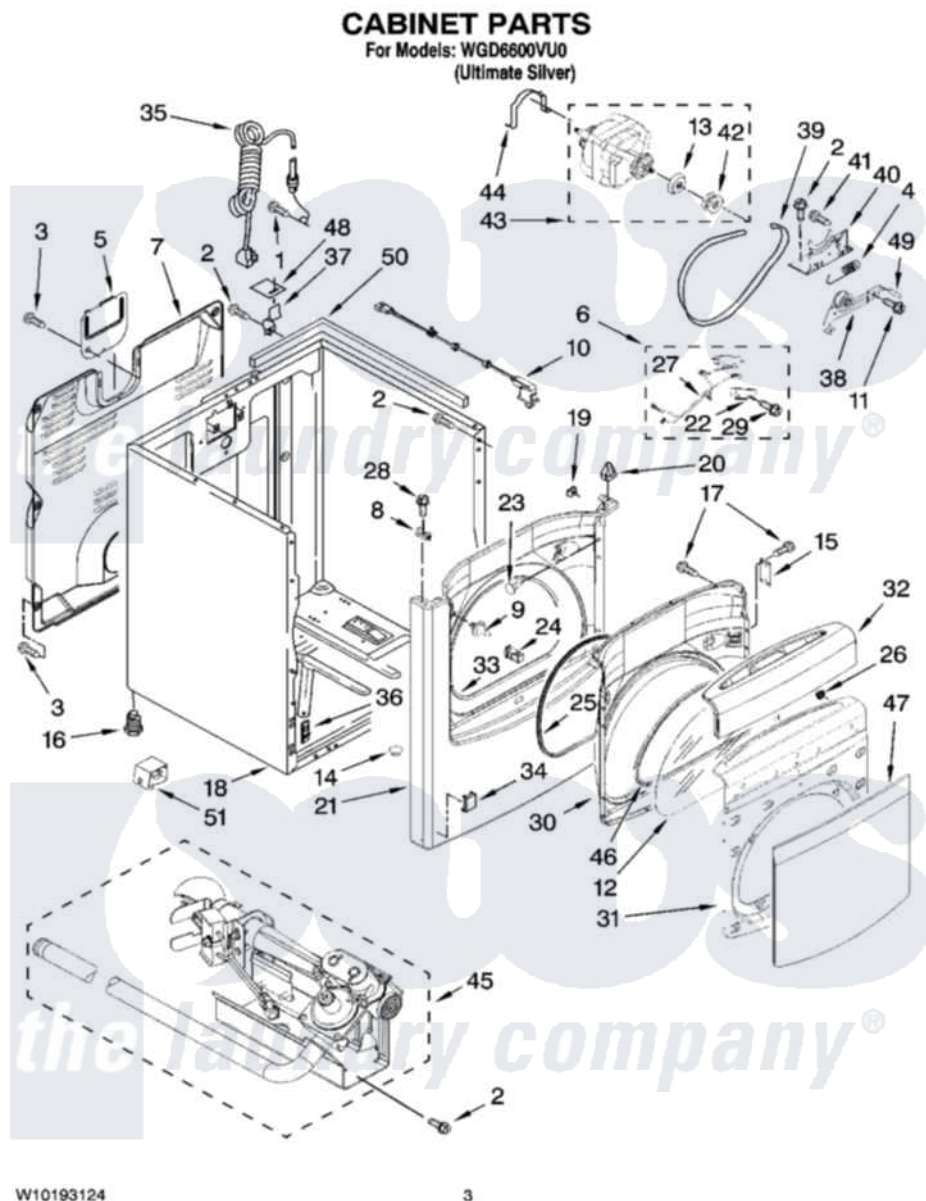

Whirlpool WGD6600VU0 02 - CABINET PARTS

Whirlpool Residential Whirlpool WGD6600VU0 Dryer Parts Parts Diagram 02 - CABINET PARTS
Click on the part number to view part

Item	Original Part Number	Replaced By	Status	Part Description
1	8533974	4331106		Screw, No.10-32 X 7/16
2	3390631			Screw, 10-16 X 3/8
3	693995			Screw, Hex Head
4	3387374			Spring, Idler
5	8558833			Plate, Cover Terminal Block
6	8566208			Assembly, Switch
7	W10140148			Panel, Rear
8	8568303			Locator, Snap Down
9	8572983	W10295405		Strike
10	3978977	W10201787		Switch-Dor
11	3389420			Retainer-Idler 1/4-20 X 1/16
12	8565015			Glass, Inner Door
13	8578538			Restrainer, Belt
14	8578560			Hole, Plug
15	W10158268			Assembly, Hinge And Pin
16	3392100	49621		Feet-Leveling

"	279810		Foot-Optional
17	342055	488627	Screw
18	W10134005		Cabinet
19	W10007520		Clip, Ground
20	8576625		Lock, Front Top
21	W10161496		Panel, Front
22	8564011		Bracket-Switch
23	W10144494		Plug-Hole
24	8572982	W10111905	Assembly, Door Catch
25	8575027	W10239307	Seal-Door
26	308499		Nut-1/4 Hf Self-Thread
27	8539897		Jumper,
28	W10100830		Screw, 10-16 X 3/64
29	8539897		Jumper,
30	8565037		Door Inner
31	W10184996		Door, Outer
32	W10159437		Handle, Door
33	W10044490		Seal, Front Panel
34	W10158269		Plug, Front Panel
35	344020	3401402	Cord, Power
36	3394083		Clip, Front Panel
37	238088	8066217	Hinge, Top
38	8547174		Idler And Pulley Assembly
39	8547168		Belt, Drive
40	8547166		Base, Motor
41	W10002600		Screw, 6-20 X 1 1/4
42	8578565		Pulley, 60 Hz
43	8566152	W10463866	Motor-Drve
44	660658		Clamp, Motor Mounting 343481 685441
45	8557890		Burner, Assembly 60 Hz
46	W10076060		Gasket, Inner Door
47	8565042		Door Outer
48	18849		Pad, Top Hinge
49	W10157845		Pad, Idler Foam
50	W10157932		Seal, Foam Cabinet
51	W10183818		Cover, Gas Valve