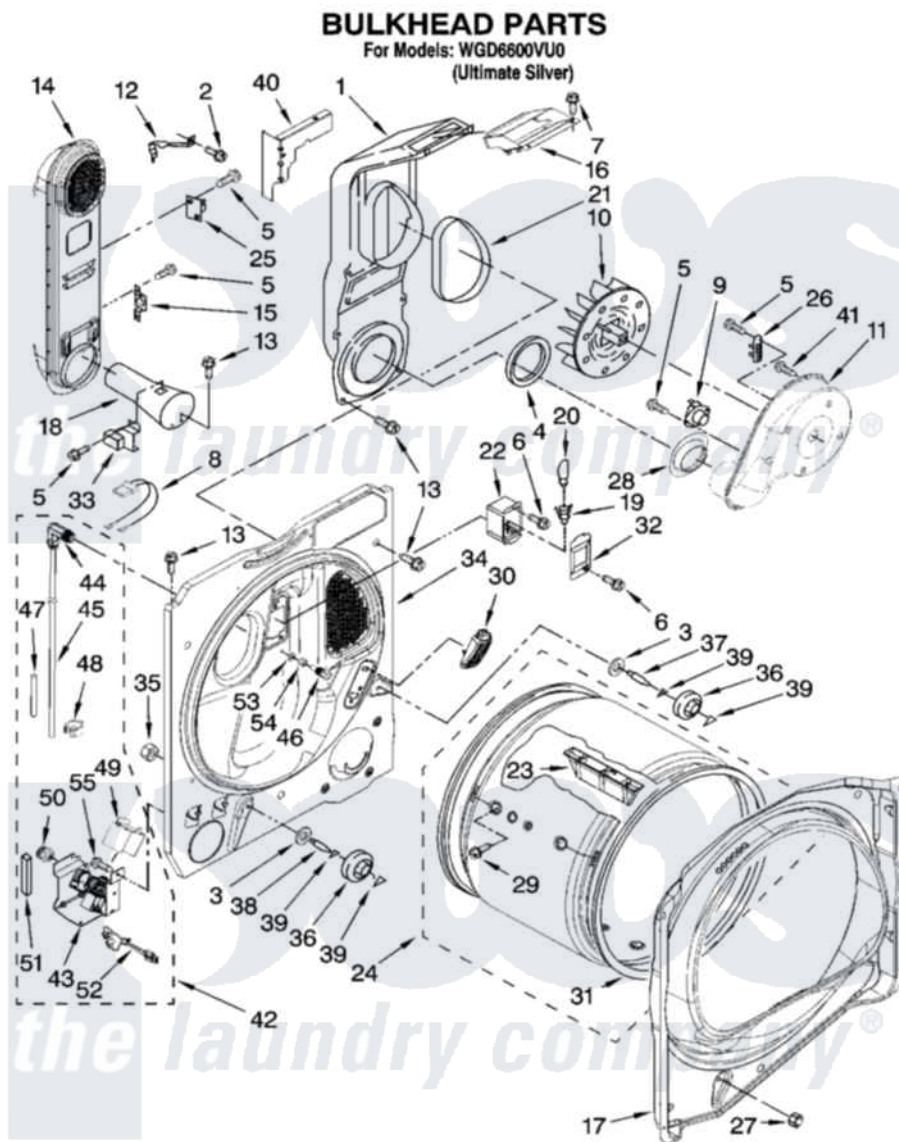

Whirlpool WGD6600VU0 03 - BULKHEAD PARTS

W10193124

5

Whirlpool [Residential Whirlpool WGD6600VU0 Dryer Parts](#) Parts Diagram 03 - BULKHEAD PARTS
 Click on the part number to view part

Item	Original Part Number	Replaced By	Status	Part Description
1	8544805			Lint Chute Assembly
2	489463			Screw, 8-18 X 1/16
3	3387459	W10080960		Washer, Support
4	347139			Seal, Lint Chute
5	90767			Screw, 8A X 3/8 HeX Washer Head Tapping
6	487909	488729		Screw
7	3196537	3196557		Panel, Manifold
8	8539889			Harness, Flame Switch
9	8577274			Thermostat 295F
10	694089			Wheel, Blower
11	8577230			Housing, Blower
12	8546149			Clip-Heater Box
13	343641	681414		Screw, 10AB X 1/2
14	8544803			Box, Heater
15	3403140			Thermostat, High-Limit 205F
16	8544810			Collar, Lint Chute