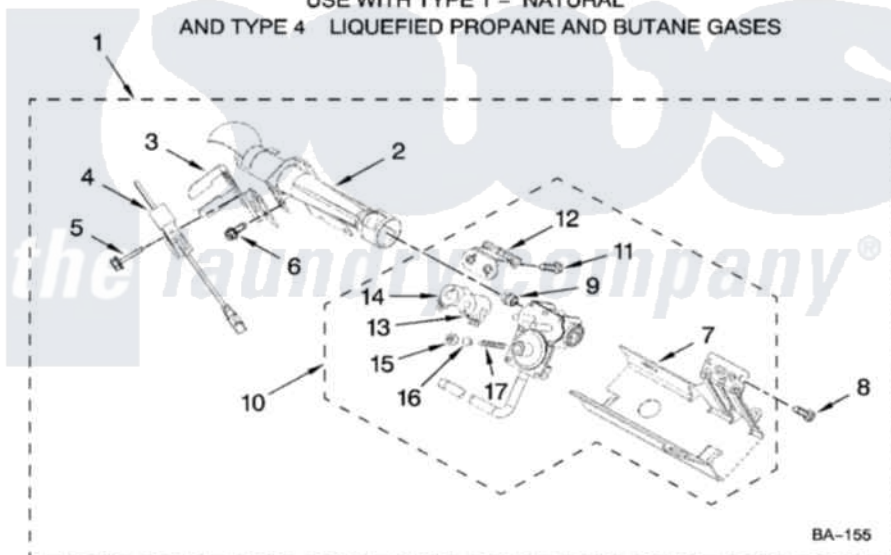

Whirlpool WGD6600VU0 04 - 8557890 BURNER ASSEMBLY, OPTIONAL PARTS (NOT INCLUDED)

**8557890 BURNER ASSEMBLY**

For Models: WGD6600VU0  
(Ultimate Silver)

USE WITH TYPE 1 - NATURAL  
AND TYPE 4 LIQUEFIED PROPANE AND BUTANE GASES

BA-155

W10193124

7

Whirlpool [Residential Whirlpool WGD6600VU0 Dryer Parts](#) Parts Diagram 04 - 8557890 BURNER ASSEMBLY, OPTIONAL PARTS (NOT INCLUDED).  
Click on the part number to view part

Item	Original Part Number	Replaced By	Status	Part Description
1	<a href="#">8557890</a>			Burner, Assembly 60 Hz
2	688617	<a href="#">693140</a>		Burner
3	<a href="#">694298</a>			Bracket, Ignitor
4	686590	<a href="#">279311</a>		Ignitor
5	<a href="#">3393909</a>			Screw, 8-32 X 7/8
6	<a href="#">3390631</a>			Screw, 10-16 X 3/8
7	<a href="#">8544751</a>			Base, Burner
8	<a href="#">3387057</a>			Screw, 10-16 X 1/2 Orifice, Burner
9	<a href="#">234826</a>			Orifice, Burner Type 1
"	<a href="#">229742</a>			Orifice, Burner
"	<a href="#">234868</a>			Orifice, Burner
10	8281924	<a href="#">W10503171</a>		Gas Valve Serv Assembly Loop
11	<a href="#">694421</a>			Screw, Bracket Mounting