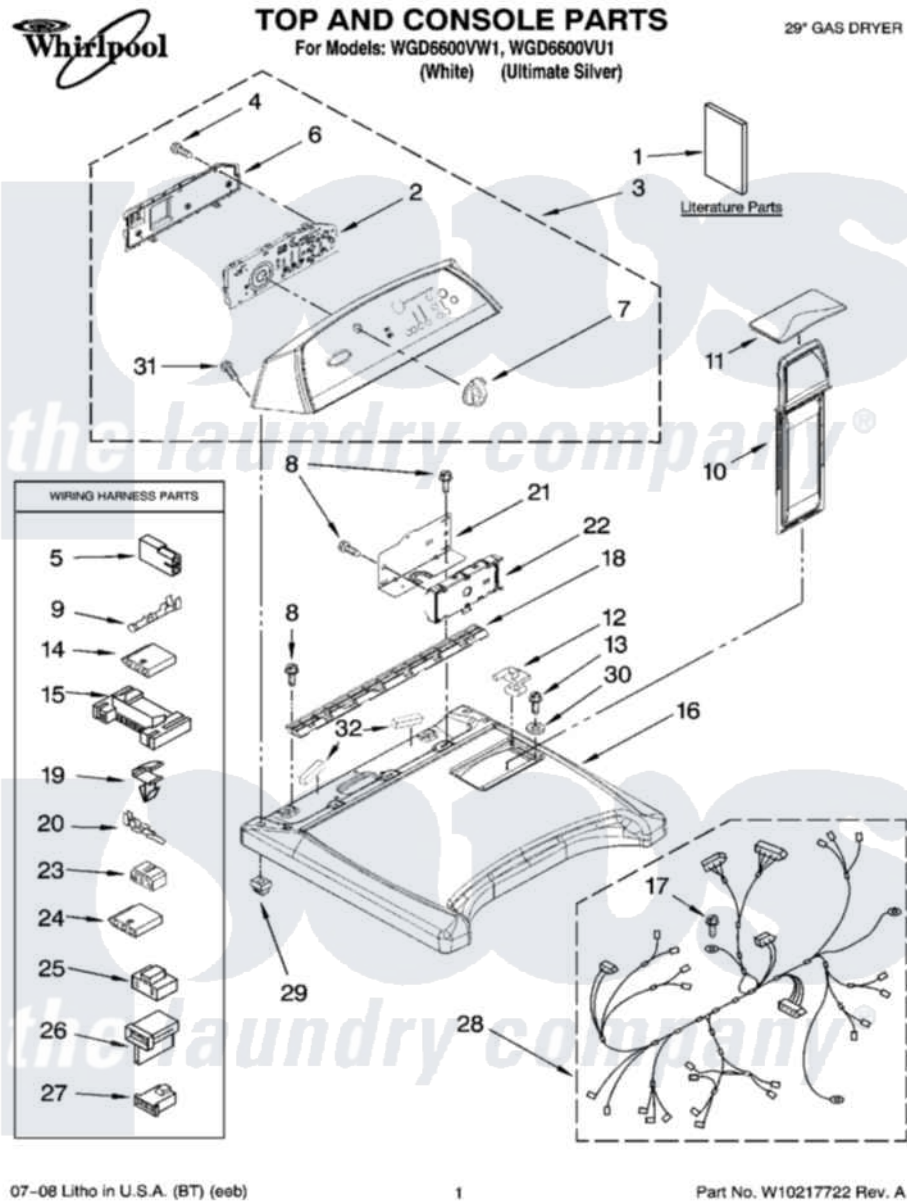

Whirlpool WGD6600VU1 01 - TOP AND CONSOLE PARTS

07-08 Litho in U.S.A. (BT) (eeb)

1

Part No. W10217722 Rev. A

Whirlpool [Residential Whirlpool WGD6600VU1 Dryer Parts](#) Parts Diagram 01 - TOP AND CONSOLE PARTS
 Click on the part number to view part

Item	Original Part Number	Replaced By	Status	Part Description
1	W10164752		Not Available	Guide, Quick Start
"	W10150650		Not Available	Guide, Quick Start
"	W10156038		Not Available	Wiring Diagram
"	W10139322		Not Available	TIP SHEET DRYER STEAM
"	W10166439		Not Available	Performance, Tip Sheet
"	BLANK		Not Available	Following May Be Purchased DO-IT-YOURSELF REPAIR MANUALS
2	W10051165			Assembly, User Interface
3	W10146153			Console Assembly
"	W10183966			Console Assembly
4	W10003770			Screw, 6-19 X 1/2
5	717252			Receptacle, Terminal
6	8564265			Cover, Rear- User Interface
7	8574957			Knob, Assembly
"	W10183632			Knob, Control
8	337686		Not Available	SCREW, 8-18 X .500

9	94614		Terminal
10	8572270		Assembly, Lint Screen
11	W10168227		Cover, Lint Screen
"	W10158260		Cover, Lint Screen
12	W10044470		Hinge, RH
"	W10044480		Hinge, L.H.
13	3196537	3196557	Panel, Manifold
14	3936144		Do-It-Yourself Repair Manuals
15	3395683		Receptacle, Multi-Terminal
16	W10167866		Top Assembly
"	W10158257		Top Assembly
17	343641	681414	Screw, 10AB X 1/2
18	8558863		Bracket, Console
19	3394427		Clip-Harness
20	94613	596797	Terminal
21	8563853		Bracket, Machine Controller
22	W10111616		Control, Electronic
23	3347243		Block, Disconnect
24	353424		Plug, Terminal
25	3401144		Connector
26	3403499		Connector, 2-Postion
27	3403498		Connector, 3-Position
28	W10141981		Harness, Wiring
29	W10112673		Screw, Grommet
30	237446	487596	Washer
31	W10131402		Screw, 8-18 X 1.370
32	W10183819		Seal-Foam Console