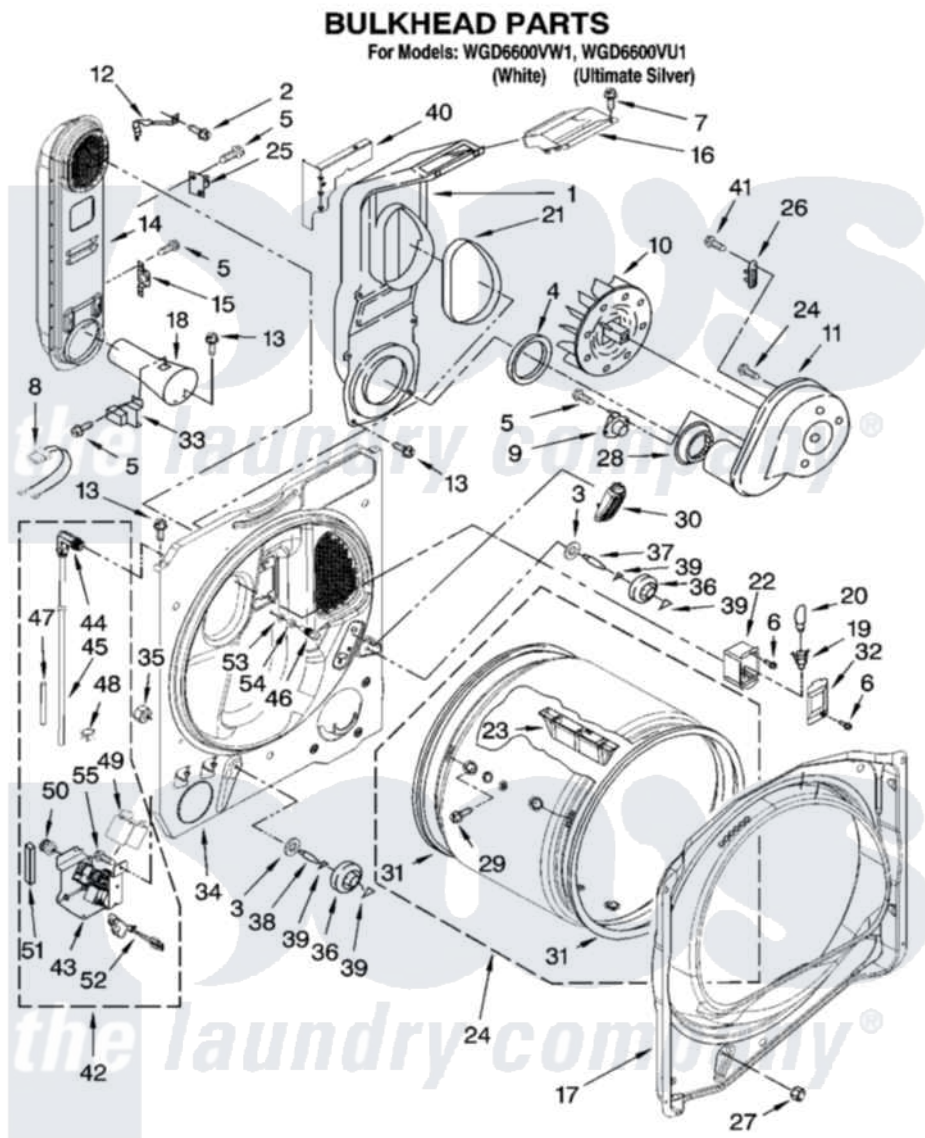

Whirlpool WGD6600VU1 03 - BULKHEAD PARTS

W10217722

5

Whirlpool [Residential Whirlpool WGD6600VU1 Dryer Parts](#) Parts Diagram 03 - BULKHEAD PARTS
 Click on the part number to view part

| Item | Original Part Number | Replaced By | Status | Part Description |
|------|-------------------------|---------------------------|--------|---|
| 1 | 8544805 | | | Lint Chute Assembly |
| 2 | 489463 | | | Screw, 8-18 X 1/16 |
| 3 | 3387459 | W10080960 | | Washer, Support |
| 4 | 347139 | | | Seal, Lint Chute |
| 5 | 90767 | | | Screw, 8A X 3/8 HeX Washer Head Tapping |
| 6 | 487909 | 488729 | | Screw |
| 7 | 3196537 | 3196557 | | Panel, Manifold |
| 8 | 8539889 | | | Harness, Flame Switch |
| 9 | 8577274 | | | Thermostat 295F |
| 10 | 694089 | | | Wheel, Blower |
| 11 | 8577230 | | | Housing, Blower |
| 12 | 8546149 | | | Clip-Heater Box |
| 13 | 343641 | 681414 | | Screw, 10AB X 1/2 |
| 14 | 8544803 | | | Box, Heater |
| 15 | 3403140 | | | Thermostat, High-Limit 205F |
| 16 | 8544810 | | | Collar, Lint Chute |