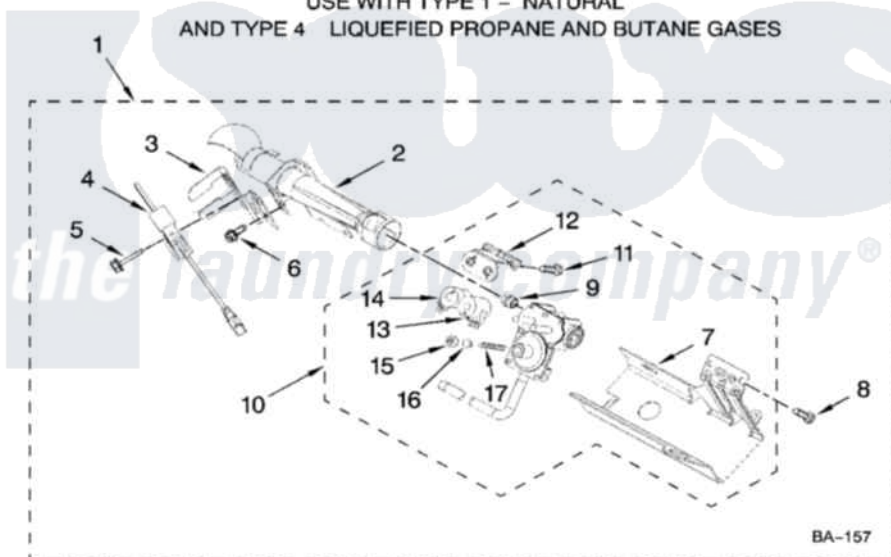

**Whirlpool WGD6600VU1 04 - W10183825 BURNER ASSEMBLY,  
OPTIONAL PARTS (NOT INCLUDED)**

**W10183825 BURNER ASSEMBLY**

For Models: WGD6600VW1, WGD6600VU1  
(White) (Ultimate Silver)

USE WITH TYPE 1 - NATURAL  
AND TYPE 4 LIQUEFIED PROPANE AND BUTANE GASES

W10217722

7

Whirlpool [Residential Whirlpool WGD6600VU1 Dryer Parts](#) Parts Diagram 04 - W10183825 BURNER ASSEMBLY,  
OPTIONAL PARTS (NOT INCLUDED).  
[Click on the part number to view part](#)

Item	Original Part Number	Replaced By	Status	Part Description
1	<a href="#">W10183825</a>			Burner, Assembly 60 Hz
2	688617	<a href="#">693140</a>		Burner
3	<a href="#">694298</a>			Bracket, Ignitor
4	686590	<a href="#">279311</a>		Ignitor
5	<a href="#">3393909</a>			Screw, 8-32 X 7/8
6	<a href="#">3390631</a>			Screw, 10-16 X 3/8
7	<a href="#">W10183823</a>			Bracket, Burner
8	<a href="#">3387057</a>			Screw, 10-16 X 1/2 Orifice, Burner
9	<a href="#">234826</a>			Orifice, Burner Type 1
"	<a href="#">229742</a>			Orifice, Burner
"	<a href="#">234868</a>			Orifice, Burner
10	8281924	<a href="#">W10503171</a>		Gas Valve Serv Assembly Loop
11	<a href="#">694421</a>			Screw, Bracket Mounting