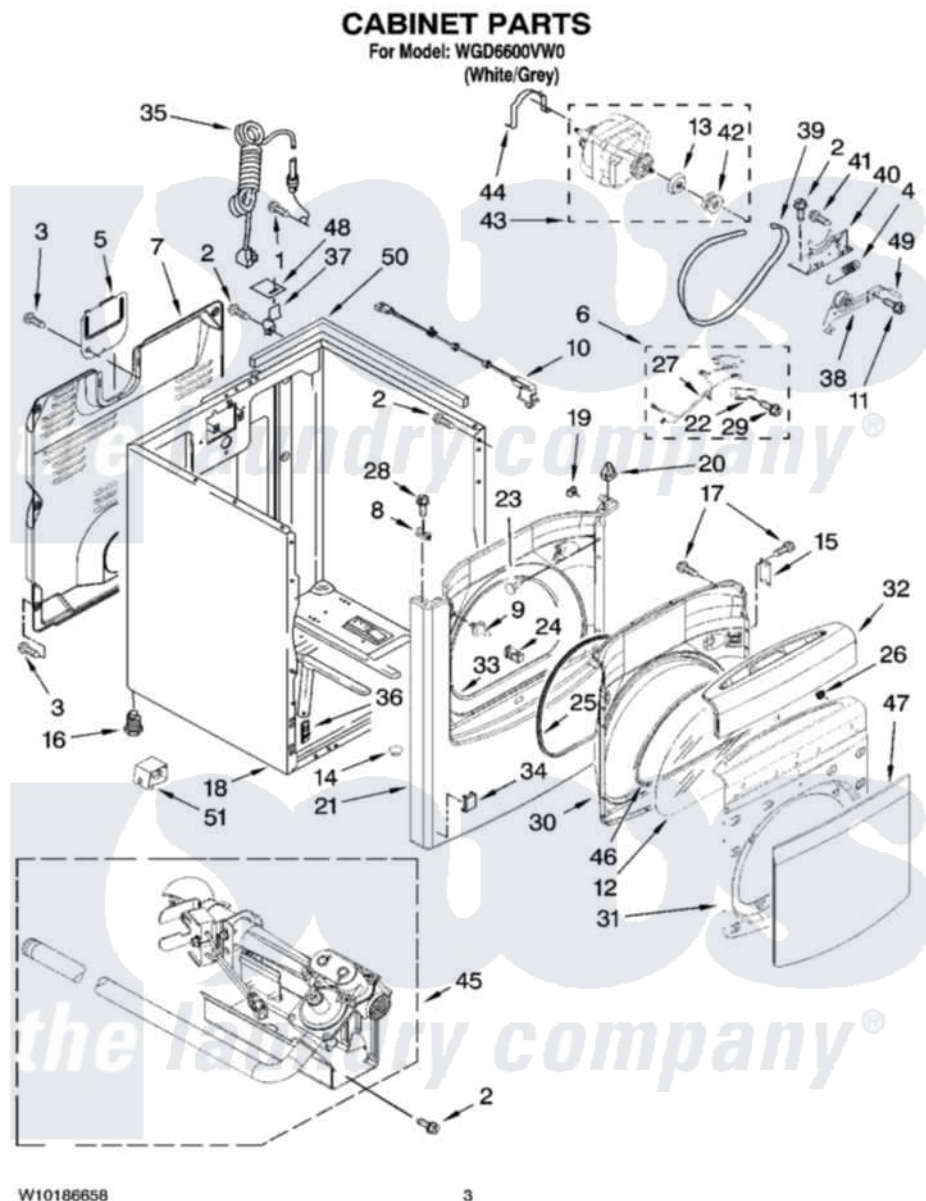

Whirlpool WGD6600VW0 02 - CABINET PARTS

Whirlpool [Residential Whirlpool WGD6600VW0 Dryer Parts](#) Parts Diagram 02 - CABINET PARTS
Click on the part number to view part

Item	Original Part Number	Replaced By	Status	Part Description
1	8533974	4331106		Screw, No.10-32 X 7/16
2	3390631			Screw, 10-16 X 3/8
3	693995			Screw, Hex Head
4	3387374			Spring, Idler
5	8558833			Plate, Cover Terminal Block
6	8566208			Assembly, Switch
7	W10140148			Panel, Rear
8	8568303			Locator, Snap Down
9	8572983	W10295405		Strike
10	3978977	W10201787		Switch-Dor
11	3389420			Retainer-Idler 1/4-20 X 1/16
12	8565015			Glass, Inner Door
13	8578538			Restrainer, Belt
14	8578560			Hole, Plug
15	8565018			Assembly, Hinge And Pin
16	3392100	49621		Feet-Leveling

"	279810		Foot-Optional
17	342055	488627	Screw
18	8557569	8563672	Cabinet
19	W10007520		Clip, Ground
20	8576625		Lock, Front Top
21	8565033	W10174287	Panel
22	8564011		Bracket-Switch
23	3404413		Plug, Hinge Hole
24	8572982	W10111905	Assembly, Door Catch
25	W10130493	W10239307	Seal-Door
26	308499		Nut-1/4 Hf Self-Thread
27	8539897		Jumper,
28	W10100830		Screw, 10-16 X 3/64
29	8539897		Jumper,
30	8565037		Door Inner
31	W10116925		Door, Outer
32	W10111246	W10119087	Handle
33	W10044490		Seal, Front Panel
34	8564457		Plug, Front Panel
35	344020	3401402	Cord, Power
36	3394083		Clip, Front Panel
37	238088	8066217	Hinge, Top
38	8547174		Idler And Pulley Assembly
39	8547168		Belt, Drive
40	8547166		Base, Motor
41	W10002600		Screw, 6-20 X 1 1/4
42	8578565		Pulley, 60 Hz
43	8566152	W10463866	Motor-Drve
44	660658		Clamp, Motor Mounting 343481 685441
45	8557890		Burner, Assembly 60 Hz
46	W10076060		Gasket, Inner Door
47	8575030		Window, Outer Door
48	18849		Pad, Top Hinge
49	W10157845		Pad, Idler Foam
50	W10157932		Seal, Foam Cabinet
51	W10183818		Cover, Gas Valve