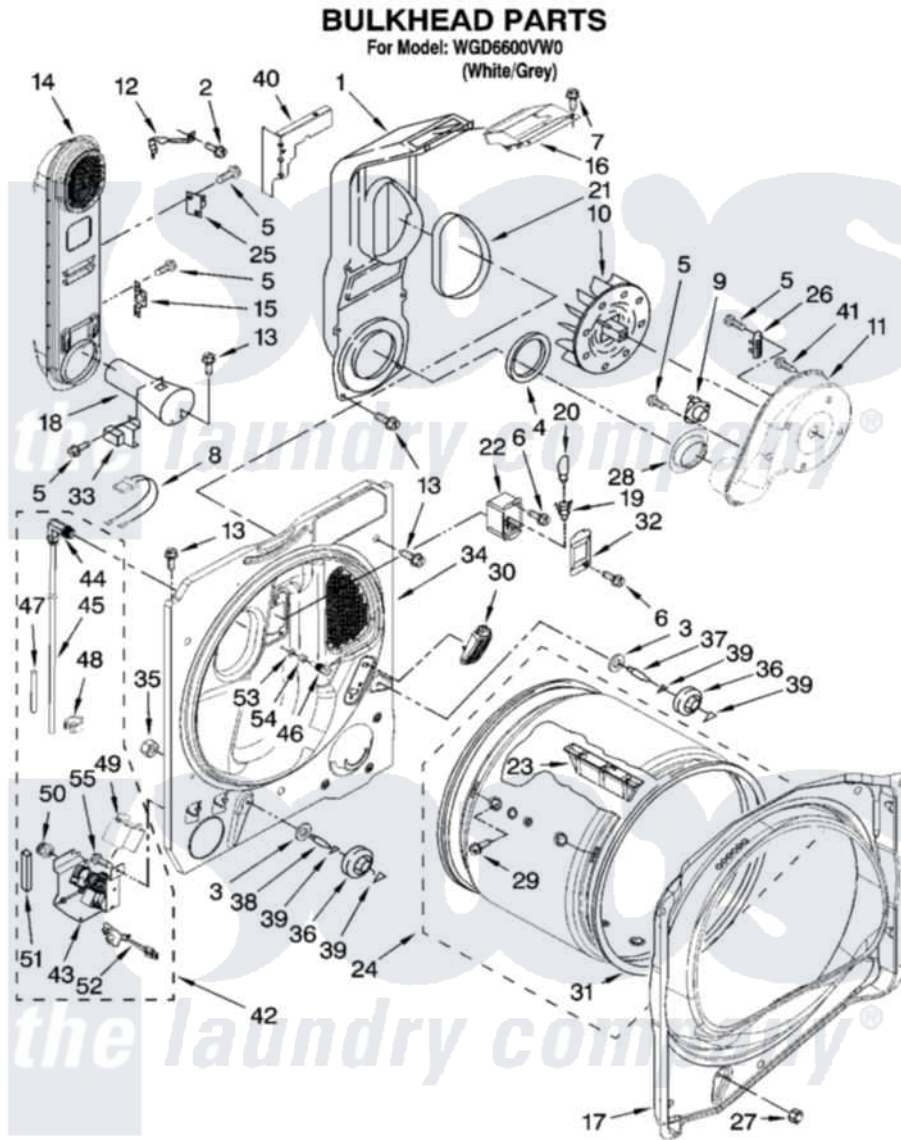

Whirlpool WGD6600VW0 03 - BULKHEAD PARTS

W10186658

5

Whirlpool [Residential Whirlpool WGD6600VW0 Dryer Parts](#) Parts Diagram 03 - BULKHEAD PARTS
 Click on the part number to view part

Item	Original Part Number	Replaced By	Status	Part Description
1	8544805			Lint Chute Assembly
2	489463			Screw, 8-18 X 1/16
3	3387459	W10080960		Washer, Support
4	347139			Seal, Lint Chute
5	90767			Screw, 8A X 3/8 HeX Washer Head Tapping
6	487909	488729		Screw
7	3196537	3196557		Panel, Manifold
8	8539889			Harness, Flame Switch
9	8577274			Thermostat 295F
10	694089			Wheel, Blower
11	8577230			Housing, Blower
12	8546149			Clip-Heater Box
13	343641	681414		Screw, 10AB X 1/2
14	8544803			Box, Heater
15	3403140			Thermostat, High-Limit 205F
16	8544810			Collar, Lint Chute