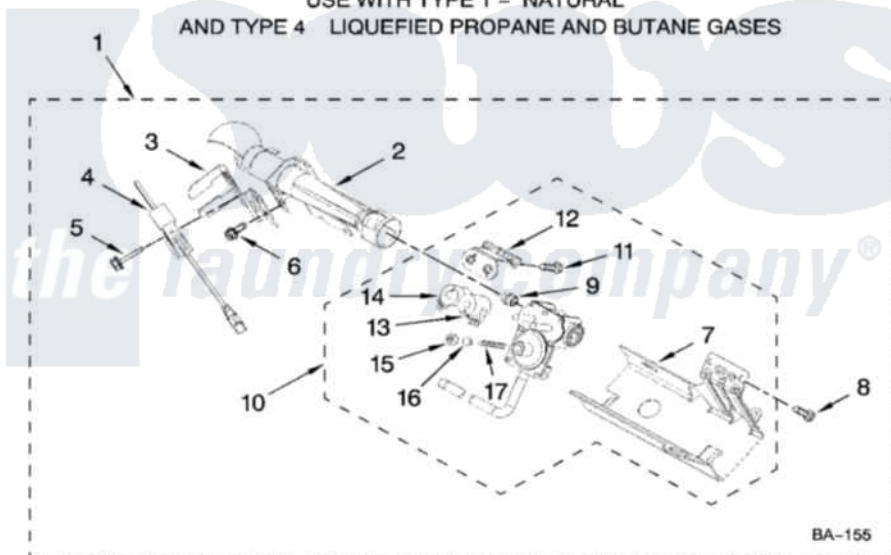

Whirlpool WGD6600VW0 04 - 8557890 BURNER ASSEMBLY, OPTIONAL PARTS (NOT INCLUDED)

**8557890 BURNER ASSEMBLY**

For Model: WGD6600VW0  
(White/Grey)

USE WITH TYPE 1 - NATURAL  
AND TYPE 4 LIQUEFIED PROPANE AND BUTANE GASES

W10186658

7

Whirlpool [Residential Whirlpool WGD6600VW0 Dryer Parts](#) Parts Diagram 04 - 8557890 BURNER ASSEMBLY, OPTIONAL PARTS (NOT INCLUDED).  
Click on the part number to view part

Item	Original Part Number	Replaced By	Status	Part Description
1	<a href="#">8557890</a>			Burner, Assembly 60 Hz
2	688617	<a href="#">693140</a>		Burner
3	<a href="#">694298</a>			Bracket, Ignitor
4	686590	<a href="#">279311</a>		Ignitor
5	<a href="#">3393909</a>			Screw, 8-32 X 7/8
6	<a href="#">3390631</a>			Screw, 10-16 X 3/8
7	<a href="#">8544751</a>			Base, Burner
8	<a href="#">3387057</a>			Screw, 10-16 X 1/2 Orifice, Burner
9	<a href="#">234826</a>			Orifice, Burner Type 1
"	<a href="#">229742</a>			Orifice, Burner
"	<a href="#">234868</a>			Orifice, Burner
10	8281924	<a href="#">W10503171</a>		Gas Valve Serv Assembly Loop
11	<a href="#">694421</a>			Screw, Bracket Mounting