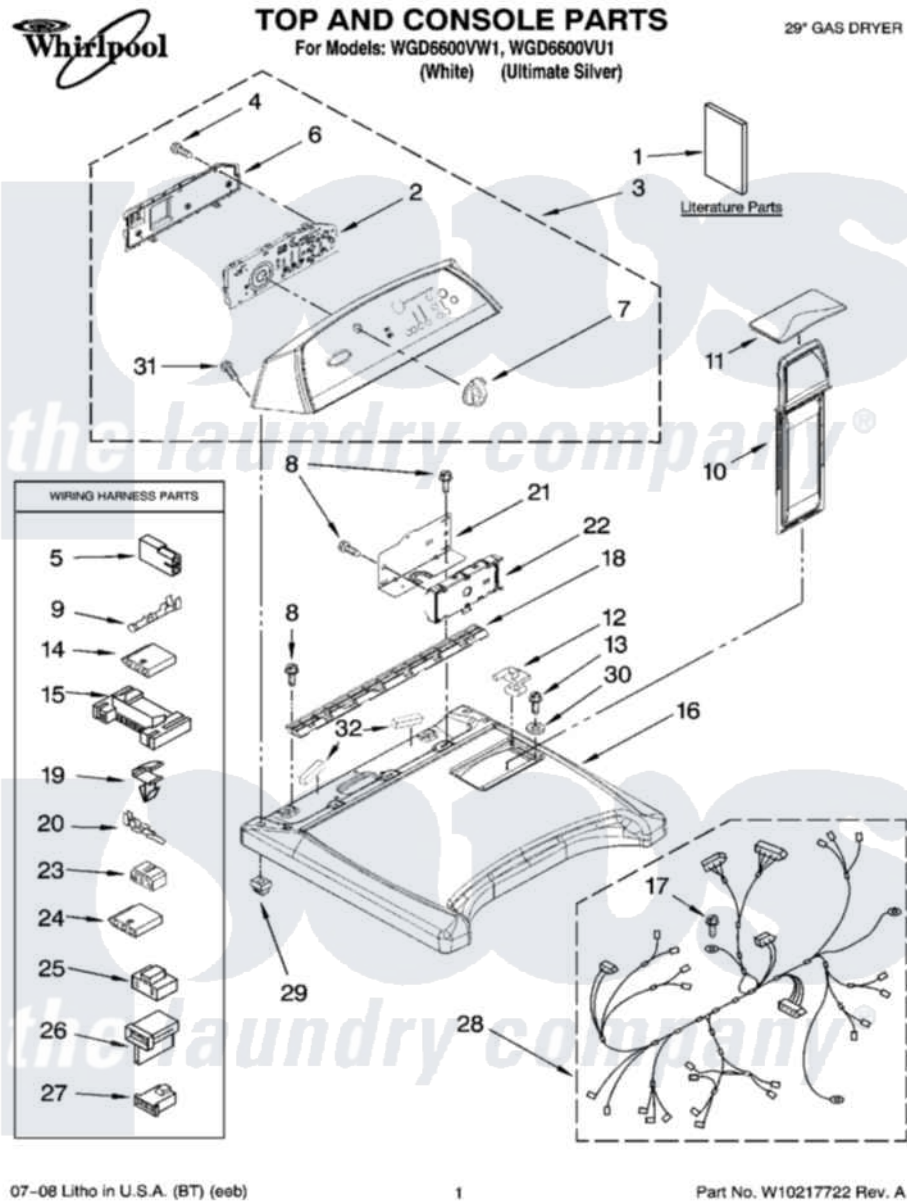

Whirlpool WGD6600VW1 01 - TOP AND CONSOLE PARTS

07-08 Litho in U.S.A. (BT) (eeb)

1

Part No. W10217722 Rev. A

Whirlpool Residential Whirlpool WGD6600VW1 Dryer Parts Parts Diagram 01 - TOP AND CONSOLE PARTS
 Click on the part number to view part

Item	Original Part Number	Replaced By	Status	Part Description
1	W10164752		Not Available	Guide, Quick Start
"	W10150650		Not Available	Guide, Quick Start
"	W10156038		Not Available	Wiring Diagram
"	W10139322		Not Available	TIP SHEET DRYER STEAM
"	W10166439		Not Available	Performance, Tip Sheet
"	BLANK		Not Available	Following May Be Purchased DO-IT-YOURSELF REPAIR MANUALS
2	W10051165			Assembly, User Interface
3	W10146153			Console Assembly
"	W10183966			Console Assembly
4	W10003770			Screw, 6-19 X 1/2
5	717252			Receptacle, Terminal
6	8564265			Cover, Rear- User Interface
7	8574957			Knob, Assembly
"	W10183632			Knob, Control
8	337686		Not Available	SCREW, 8-18 X .500

9	94614		Terminal
10	8572270		Assembly, Lint Screen
11	W10168227		Cover, Lint Screen
"	W10158260		Cover, Lint Screen
12	W10044470		Hinge, RH
"	W10044480		Hinge, L.H.
13	3196537	3196557	Panel, Manifold
14	3936144		Do-It-Yourself Repair Manuals
15	3395683		Receptacle, Multi-Terminal
16	W10167866		Top Assembly
"	W10158257		Top Assembly
17	343641	681414	Screw, 10AB X 1/2
18	8558863		Bracket, Console
19	3394427		Clip-Harness
20	94613	596797	Terminal
21	8563853		Bracket, Machine Controller
22	W10111616		Control, Electronic
23	3347243		Block, Disconnect
24	353424		Plug, Terminal
25	3401144		Connector
26	3403499		Connector, 2-Postion
27	3403498		Connector, 3-Position
28	W10141981		Harness, Wiring
29	W10112673		Screw, Grommet
30	237446	487596	Washer
31	W10131402		Screw, 8-18 X 1.370
32	W10183819		Seal-Foam Console