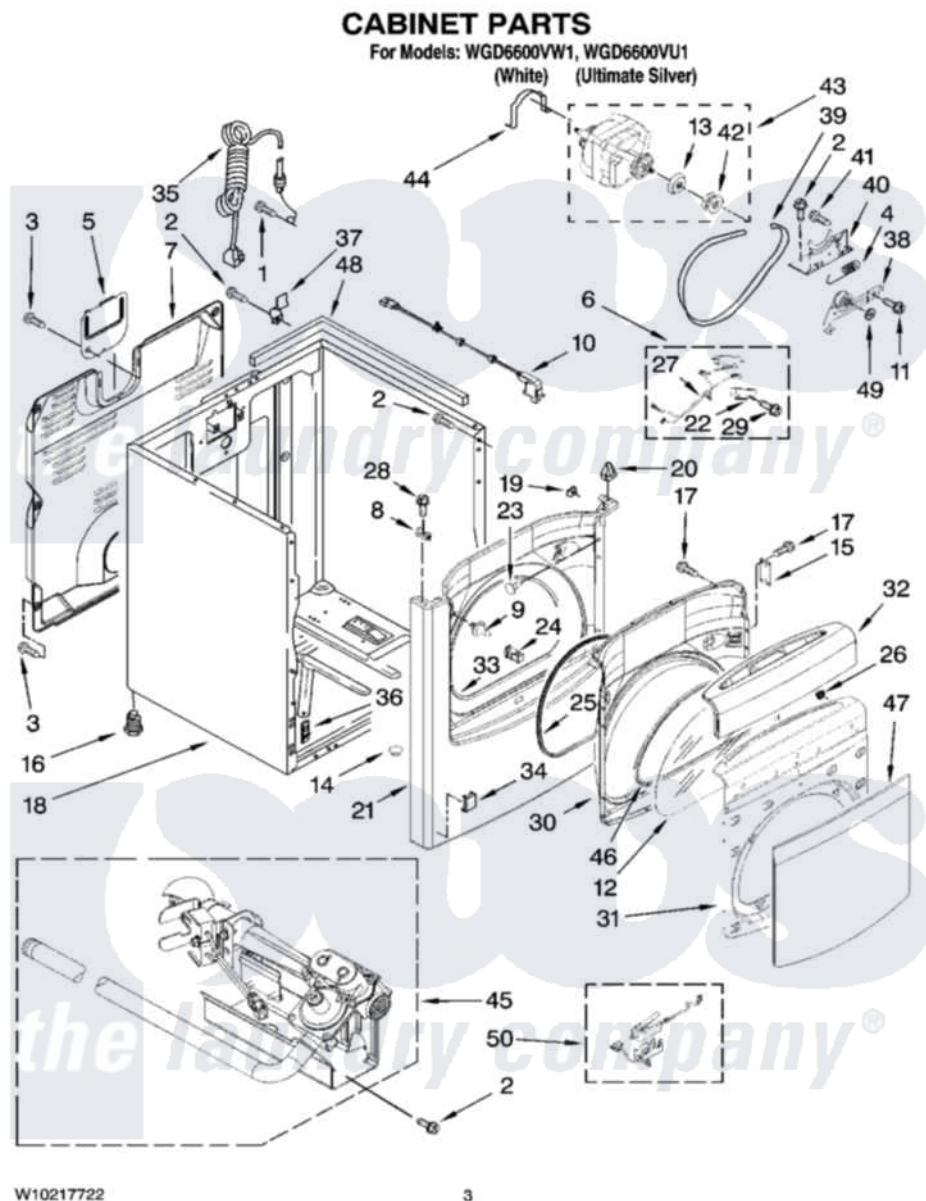

Whirlpool WGD6600VW1 02 - CABINET PARTS

Whirlpool [Residential Whirlpool WGD6600VW1 Dryer Parts](#) Parts Diagram 02 - CABINET PARTS
Click on the part number to view part

Item	Original Part Number	Replaced By	Status	Part Description
1	8533974	4331106		Screw, No.10-32 X 7/16
2	3390631			Screw, 10-16 X 3/8
3	693995			Screw, Hex Head
4	3387374			Spring, Idler
5	8558833			Plate, Cover Terminal Block
6	8566208			Assembly, Switch
7	W10140148			Panel, Rear
8	8568303			Locator, Snap Down
9	8572983	W10295405		Strike
10	3978977	W10201787		Switch-Dor
11	3389420			Retainer-Idler 1/4-20 X 1/16
12	8565015			Glass, Inner Door
13	8578538			Restrainer, Belt
14	8578560			Hole, Plug
15	8565018			Assembly, Hinge And Pin
"	W10158268			Assembly, Hinge And Pin