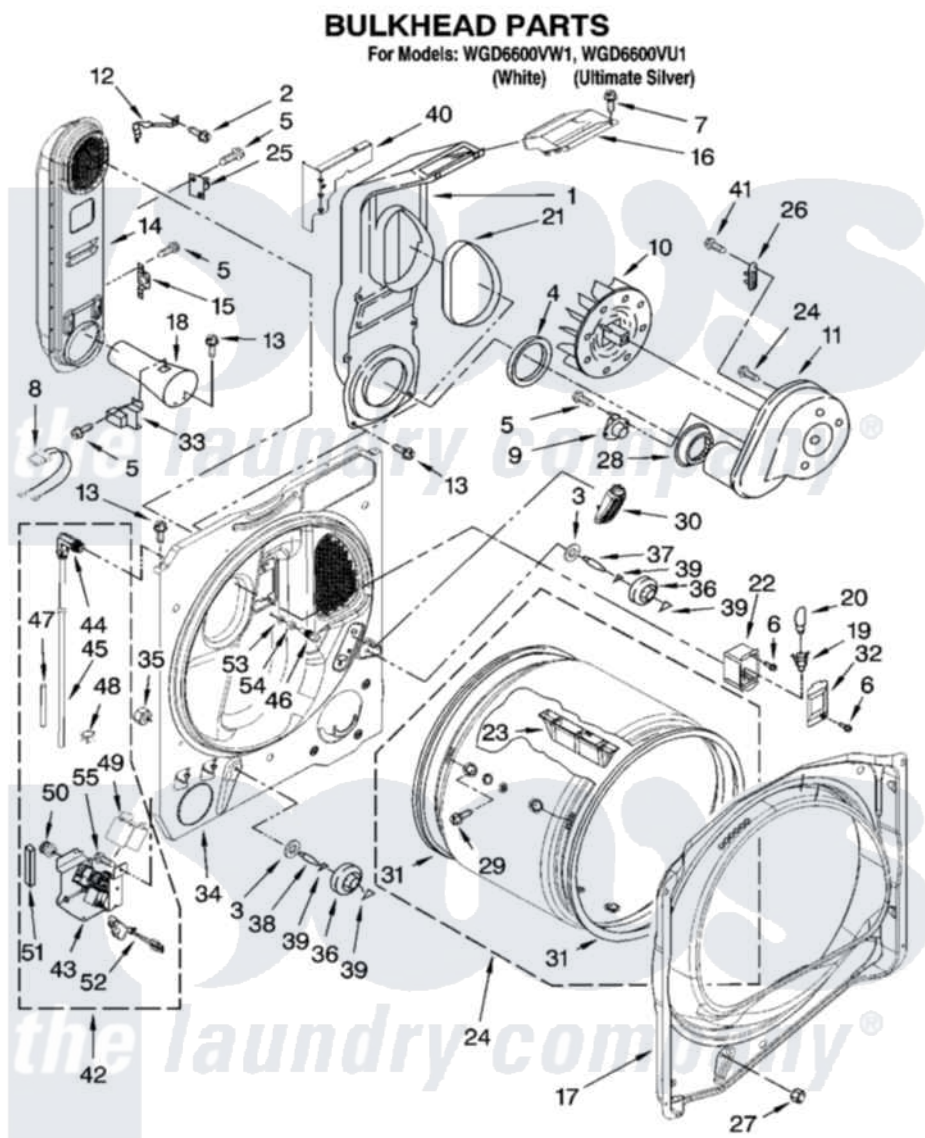

Whirlpool WGD6600VW1 03 - BULKHEAD PARTS

W10217722

5

Whirlpool Residential Whirlpool WGD6600VW1 Dryer Parts Parts Diagram 03 - BULKHEAD PARTS

[Click on the part number to view part](#)

Item	Original Part Number	Replaced By	Status	Part Description
1	8544805			Lint Chute Assembly
2	489463			Screw, 8-18 X 1/16
3	3387459	W10080960		Washer, Support
4	347139			Seal, Lint Chute
5	90767			Screw, 8A X 3/8 HeX Washer Head Tapping
6	487909	488729		Screw
7	3196537	3196557		Panel, Manifold
8	8539889			Harness, Flame Switch
9	8577274			Thermostat 295F
10	694089			Wheel, Blower
11	8577230			Housing, Blower
12	8546149			Clip-Heater Box
13	343641	681414		Screw, 10AB X 1/2
14	8544803			Box, Heater
15	3403140			Thermostat, High-Limit 205F
16	8544810			Collar, Lint Chute