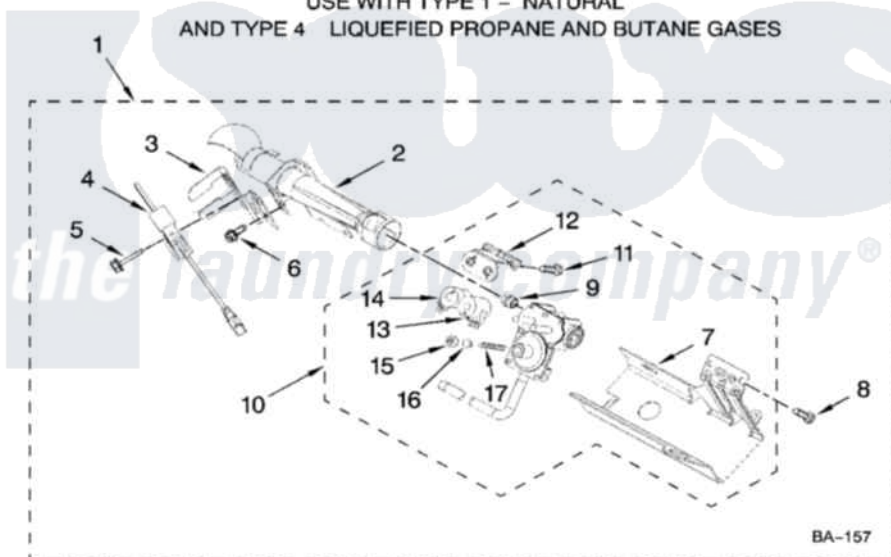

**Whirlpool WGD6600VW1 04 - W10183825 BURNER ASSEMBLY,
OPTIONAL PARTS (NOT INCLUDED)**

W10183825 BURNER ASSEMBLY

For Models: WGD6600VW1, WGD6600VU1
(White) (Ultimate Silver)

USE WITH TYPE 1 - NATURAL
AND TYPE 4 LIQUEFIED PROPANE AND BUTANE GASES

BA-157

W10217722

7

Whirlpool [Residential Whirlpool WGD6600VW1 Dryer Parts](#) Parts Diagram 04 - W10183825 BURNER ASSEMBLY,
OPTIONAL PARTS (NOT INCLUDED).
Click on the part number to view part

Item	Original Part Number	Replaced By	Status	Part Description
1	W10183825			Burner, Assembly 60 Hz
2	688617	693140		Burner
3	694298			Bracket, Ignitor
4	686590	279311		Ignitor
5	3393909			Screw, 8-32 X 7/8
6	3390631			Screw, 10-16 X 3/8
7	W10183823			Bracket, Burner
8	3387057			Screw, 10-16 X 1/2 Orifice, Burner
9	234826			Orifice, Burner Type 1
"	229742			Orifice, Burner
"	234868			Orifice, Burner
10	8281924	W10503171		Gas Valve Serv Assembly Loop
11	694421			Screw, Bracket Mounting