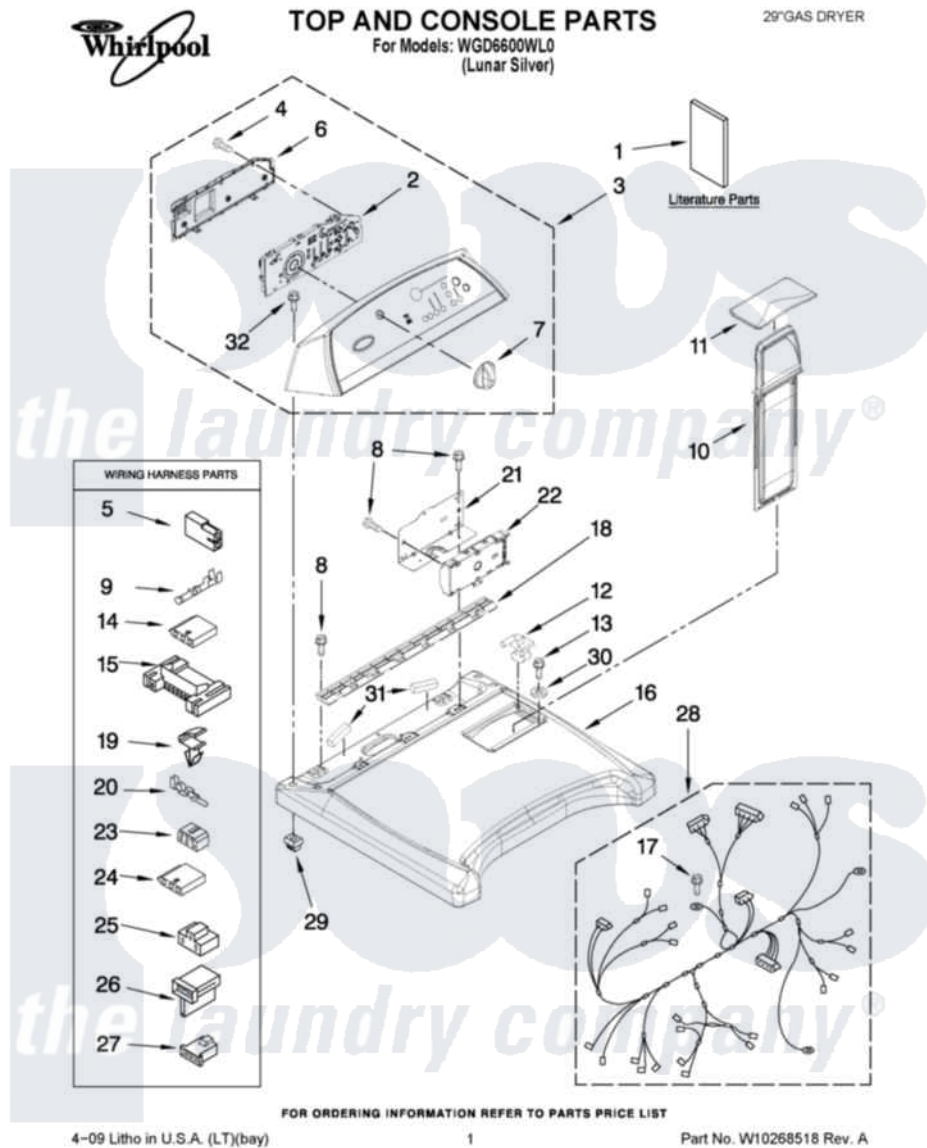

Whirlpool WGD6600WL0 01 - TOP AND CONSOLE PARTS

4-09 Litho in U.S.A. (LT)(bay)

1

Part No. W10268518 Rev. A

Whirlpool Residential Whirlpool WGD6600WL0 Dryer Parts Parts Diagram 01 - TOP AND CONSOLE PARTS
 Click on the part number to view part

Item	Original Part Number	Replaced By	Status	Part Description
1	W10150650		Not Available	Guide, Quick Start
"	W10164752		Not Available	Guide, Quick Start
"	W10156038		Not Available	Wiring Diagram
"	W10166439		Not Available	Performance, Tip Sheet
"	W10139322		Not Available	TIP SHEET DRYER STEAM
2	W10051165			Assembly, User Interface
3	W10252836			Panel, Console
4	W10003770			Screw, 6-19 X 1/2
5	717252			Receptacle, Terminal
6	8564265			Cover, Rear- User Interface
7	W10212211		Not Available	Knob, Control (Aluminum)
8	337686		Not Available	SCREW, 8-18 X .500
9	94614			Terminal
10	8572270			Assembly, Lint Screen
11	W10249709			Cover, Lint Screen
12	W10044470			Hinge, RH

"	W10044480		Hinge, L.H.
13	3196537	3196557	Panel, Manifold
14	3936144		Do-It-Yourself Repair Manuals
15	3395683		Receptacle, Multi-Terminal
16	W10249705		Top
17	343641	681414	Screw, 10AB X 1/2
18	8558863		Bracket, Console
19	3394427		Clip-Harness
20	94613	596797	Terminal
21	8563853		Bracket, Machine Controller
22	W10111616		Control, Electronic
23	3347243		Block, Disconnect
24	353424		Plug, Terminal
25	3401144		Connector
26	3403499		Connector, 2-Position
27	3403498		Connector, 3-Position
28	W10141981		Harness, Wiring
29	W10112673		Screw, Grommet
30	237446	487596	Washer
31	W10183819		Seal-Foam Console
32	W10131402		Screw, 8-18 X 1.370