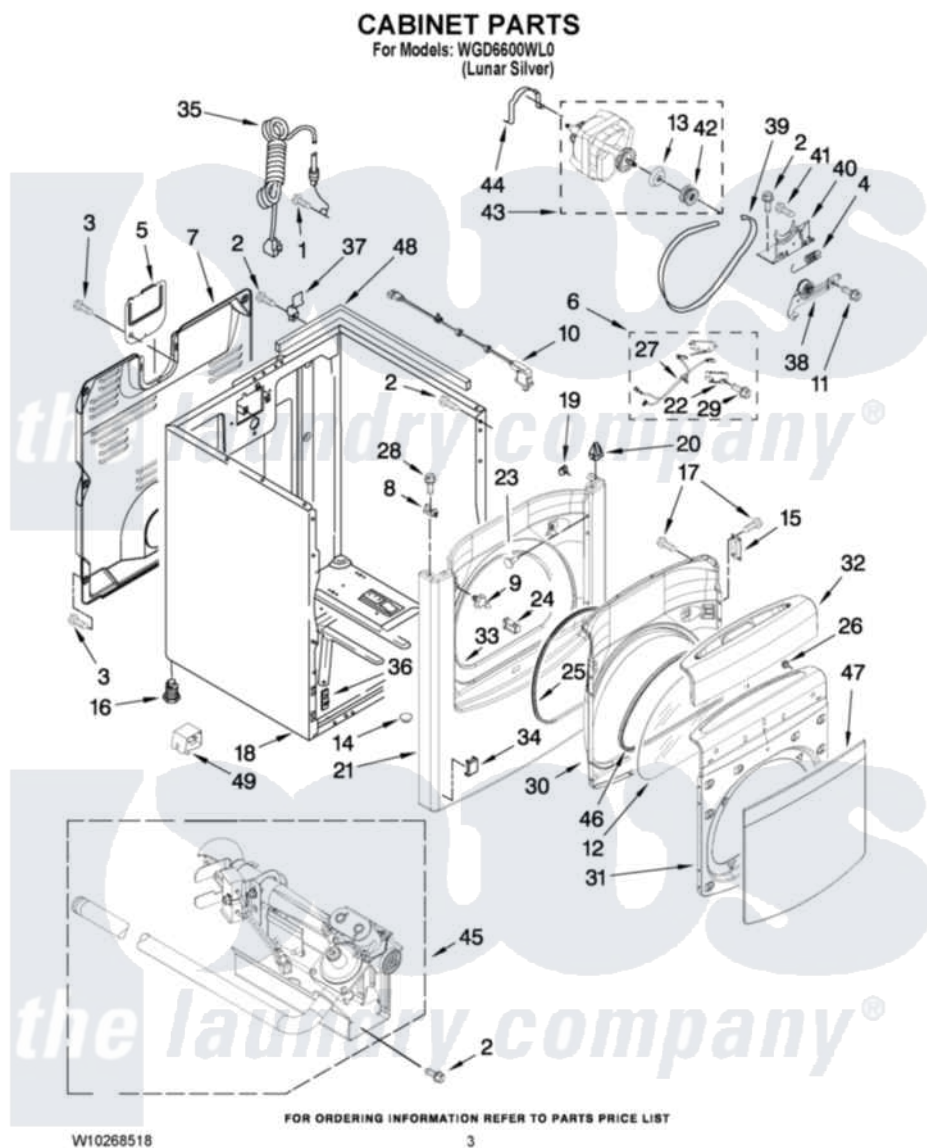

# Whirlpool WGD6600WL0 02 - CABINET PARTS

Whirlpool [Residential Whirlpool WGD6600WL0 Dryer Parts](#) Parts Diagram 02 - CABINET PARTS  
Click on the part number to view part

Item	Original Part Number	Replaced By	Status	Part Description
1	8533974	<a href="#">4331106</a>		Screw, No.10-32 X 7/16
2	<a href="#">3390631</a>			Screw, 10-16 X 3/8
3	<a href="#">693995</a>			Screw, Hex Head
4	<a href="#">3387374</a>			Spring, Idler
5	<a href="#">8558833</a>			Plate, Cover Terminal Block
6	<a href="#">8566208</a>			Assembly, Switch
7	<a href="#">W10140148</a>			Panel, Rear
8	<a href="#">8568303</a>			Locator, Snap Down
9	8572983	<a href="#">W10295405</a>		Strike
10	3978977	<a href="#">W10201787</a>		Switch-Dor
11	<a href="#">3389420</a>			Retainer-Idler 1/4-20 X 1/16
12	<a href="#">8565015</a>			Glass, Inner Door
13	<a href="#">8578538</a>			Restrainer, Belt
14	<a href="#">8578560</a>			Hole, Plug
15	<a href="#">W10158268</a>			Assembly, Hinge And Pin
16	3392100	<a href="#">49621</a>		Feet-Leveling