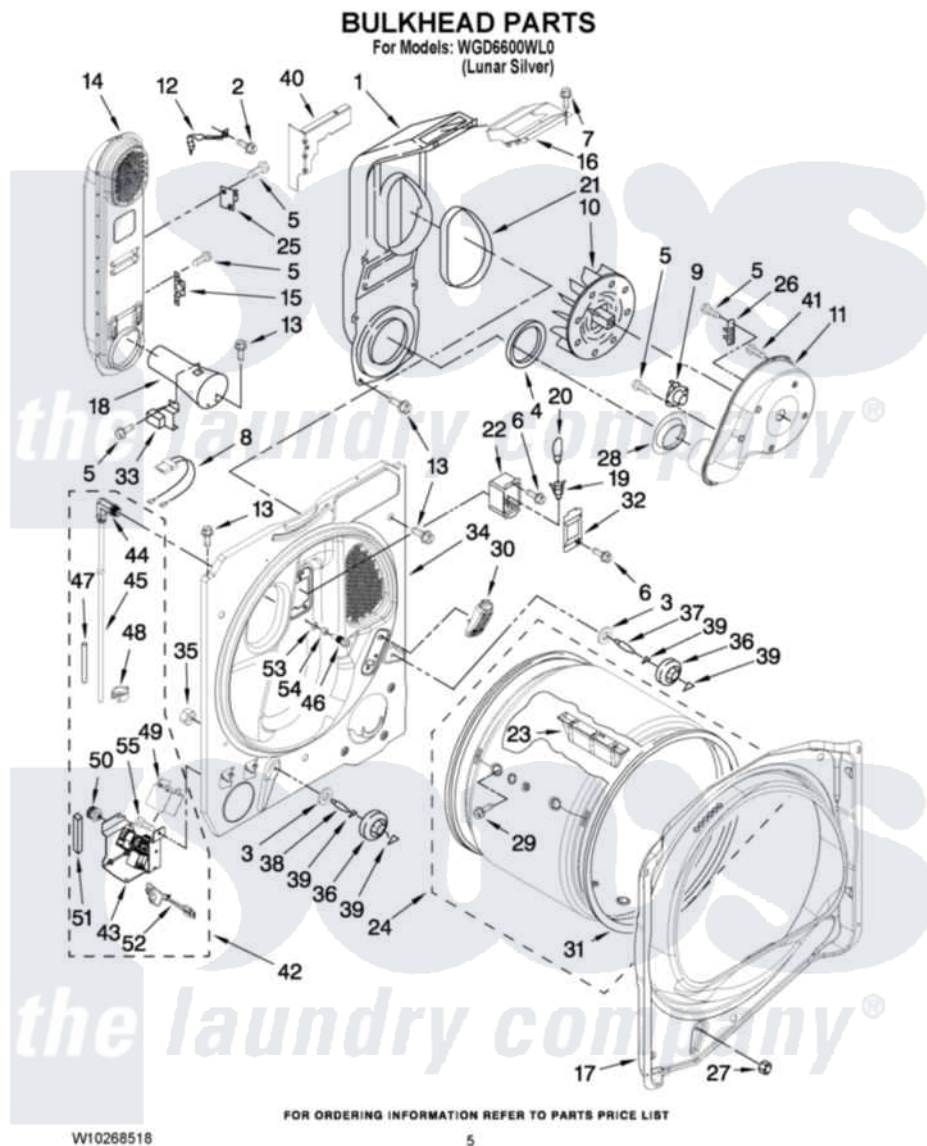

# Whirlpool WGD6600WL0 03 - BULKHEAD PARTS

Whirlpool [Residential Whirlpool WGD6600WL0 Dryer Parts](#) Parts Diagram 03 - BULKHEAD PARTS  
Click on the part number to view part

Item	Original Part Number	Replaced By	Status	Part Description
1	<a href="#">8544805</a>			Lint Chute Assembly
2	<a href="#">489463</a>			Screw, 8-18 X 1/16
3	3387459	<a href="#">W10080960</a>		Washer, Support
4	<a href="#">347139</a>			Seal, Lint Chute
5	<a href="#">90767</a>			Screw, 8A X 3/8 HeX Washer Head Tapping
6	487909	<a href="#">488729</a>		Screw
7	3196537	<a href="#">3196557</a>		Panel, Manifold
8	<a href="#">8539889</a>			Harness, Flame Switch
9	<a href="#">8577274</a>			Thermostat 295F
10	<a href="#">694089</a>			Wheel, Blower
11	<a href="#">8577230</a>			Housing, Blower
12	<a href="#">8546149</a>			Clip-Heater Box
13	343641	<a href="#">681414</a>		Screw, 10AB X 1/2
14	<a href="#">8544803</a>			Box, Heater
15	<a href="#">3403140</a>			Thermostat, High-Limit 205F
16	<a href="#">8544810</a>			Collar, Lint Chute