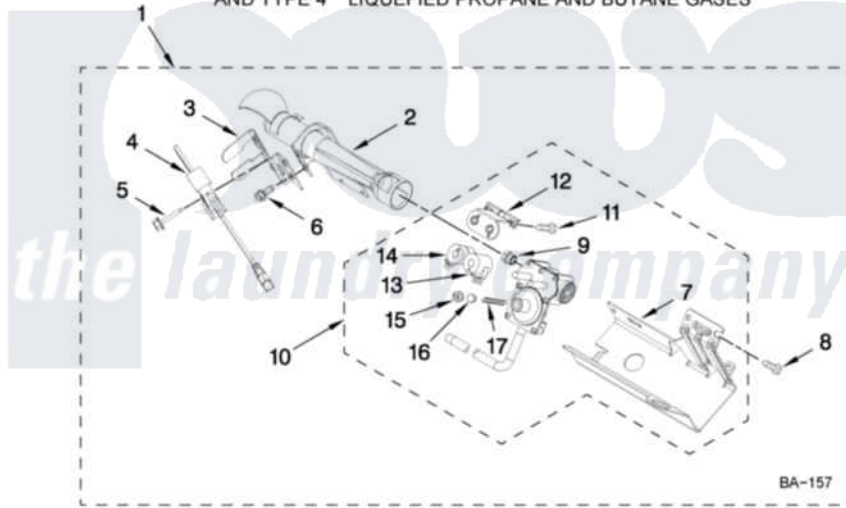

Whirlpool WGD6600WL0 04 - W10183825 BURNER ASSEMBLY

W10183825 BURNER ASSEMBLY

For Models: WGD6600WL0
(Lunar Silver)

USE WITH TYPE 1 - NATURAL
AND TYPE 4 LIQUEFIED PROPANE AND BUTANE GASES

W10268516

FOR ORDERING INFORMATION REFER TO PARTS PRICE LIST

7

Whirlpool [Residential Whirlpool WGD6600WL0 Dryer Parts](#) Parts Diagram 04 - W10183825 BURNER ASSEMBLY
Click on the part number to view part

Item	Original Part Number	Replaced By	Status	Part Description
1	W10183825			Burner, Assembly 60 Hz
2	688617	693140		Burner
3	694298			Bracket, Ignitor
4	686590	279311		Ignitor
5	3393909			Screw, 8-32 X 7/8
6	3390631			Screw, 10-16 X 3/8
7	W10183823			Bracket, Burner
8	3387057			Screw, 10-16 X 1/2 Orifice, Burner
9	234826			Orifice, Burner Type 1
"	229742			Orifice, Burner
"	234868			Orifice, Burner
10	8281924	W10503171		Gas Valve Serv Assembly Loop
11	694421			Screw, Bracket Mounting
12	8182790			Bracket, Coil
13	694540			Coil, 60 Hz