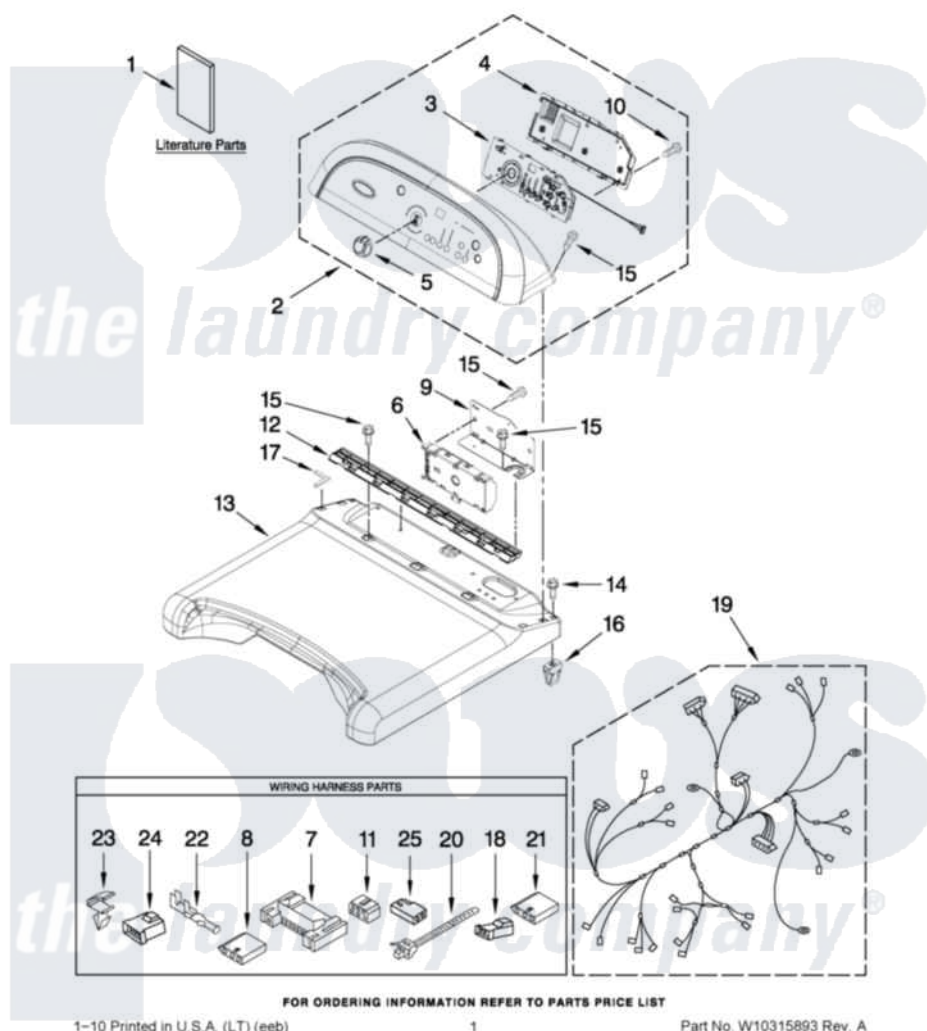

Whirlpool WGD7300XW0 01 - TOP AND CONSOLE PARTS

TOP AND CONSOLE PARTS

27" ELECTRIC DRYER

For Model: WGD7300XW0
(White)

1-10 Printed in U.S.A. (LT) (eeb)

1

Part No. W10315893 Rev. A

[Whirlpool Residential Whirlpool WGD7300XW0 Dryer Parts](#) Parts Diagram 01 - TOP AND CONSOLE PARTS

[Click on the part number to view part](#)

Item	Original Part Number	Replaced By	Status	Part Description
1	W10301481		Not Available	TECH, SHEET
"	W10305227		Not Available	GUIDE, USE & CARE (ENGLISH)
"	W10261614		Not Available	INSTALLATION INSTRUCTION (ENGLISH)
2	W10298648			Console Assembly
3	W10298628			Assembly, User Interface
4	8564265			Cover, Rear- User Interface
5	W10211335			Knob, Assembly
6	W10294316			Control Electronic
7	3395683			Receptacle, Multi-Terminal
8	353424			Plug, Terminal
9	W10211337			Bracket, Machine Controller
10	W10003770			Screw, 6-19 X 1/2
11	3347243			Block, Disconnect
12	8558863			Bracket, Console
13	W10211339			Top

14	W10131402		Screw, 8-18 X 1.370
15	337686	Not Available	SCREW, 8-18 X .500
16	W10112673		Screw, Grommet
17	W10185554		Seal, Foam Top
18	3403499		Connector, 2-Postion
19	W10319800		Harness, Wiring Main
20	3391018		Tie Cable
21	3936144		Do-It-Yourself Repair Manuals
22	94614		Terminal
23	3394427		Clip-Harness
24	3403498		Connector, 3-Position
25	717252		Receptacle, Terminal