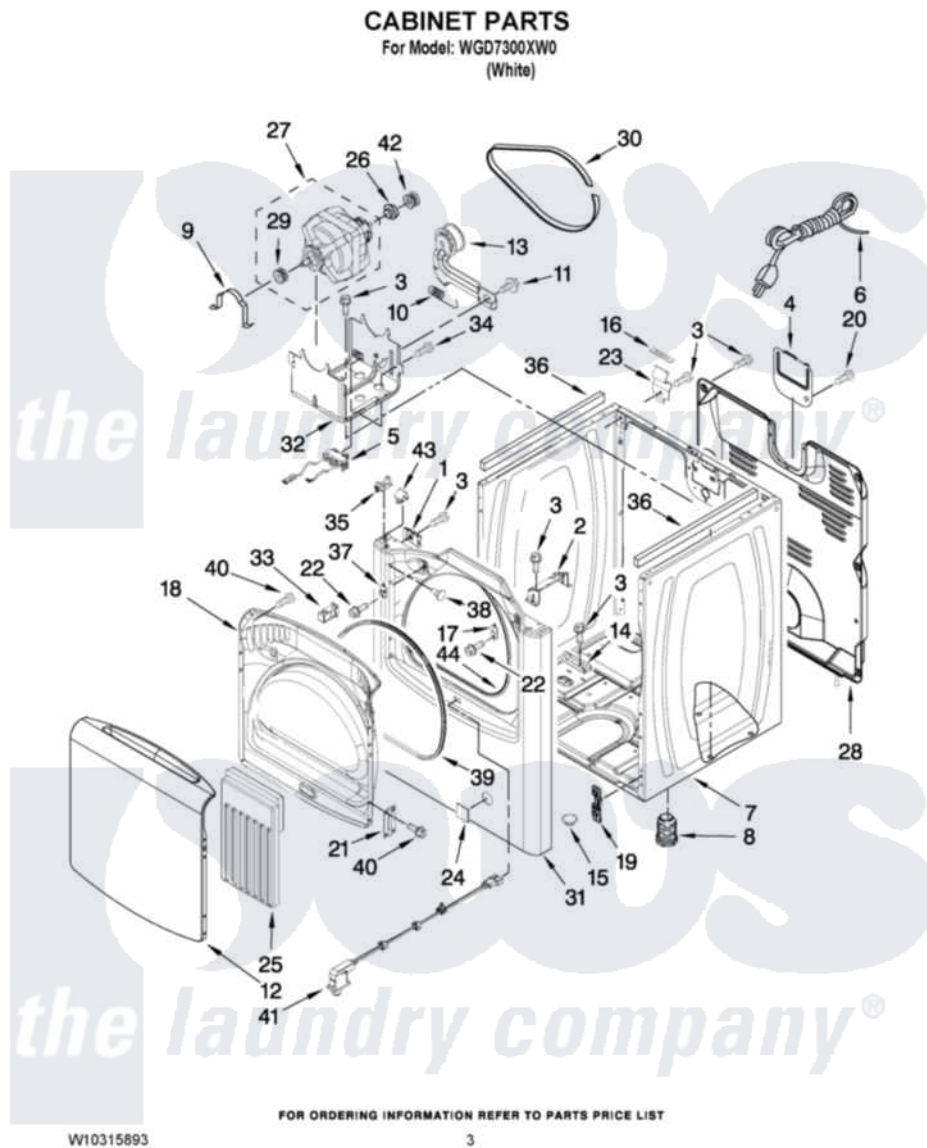

Whirlpool WGD7300XW0 02 - CABINET PARTS

Whirlpool [Residential Whirlpool WGD7300XW0 Dryer Parts](#) Parts Diagram 02 - CABINET PARTS
Click on the part number to view part

Item	Original Part Number	Replaced By	Status	Part Description
1	W10007520			Clip, Ground
2	8544753			Bracket, Burner
3	3390631			Screw, 10-16 X 3/8
4	8558833			Plate, Cover Terminal Block
5	W10314253			Switch, Assembly Broken Belt
6	344020	3401402		Cord, Power
7	W10183827	W10223154		Cabinet
8	3392100	49621		Feet-Leveling
NI	279810			Foot-Optional
9	660658			Clamp, Motor Mounting 343481 685441
10	3387374			Spring, Idler
11	3389420			Retainer-Idler 1/4-20 X 1/16
12	8571361			Door, Outer
13	8547160			Pulley Assembly
14	W10201446			Bracket-Gas Pipe
15	8578560			Hole, Plug

16	18849		Pad, Top Hinge
17	W10111888		Plug, Strike
18	8571356		Door Inner
19	3394083		Clip, Front Panel
20	8533974	4331106	Screw, No.10-32 X 7/16
21	8579717		Assembly, Hinge
22	3400805		Screw, 8-18 X 3/64
23	238088	8066217	Hinge, Top
24	8564457		Plug, Front Panel
25	8558850		Filler-Big Mouth Axial Door
26	3393657		Restrainer, Belt
27	8547170	W10448896	Motordrve
28	8558830	Not Available	Panel, Rear
29	8544743		Pulley, Blower
30	8547157		Belt, Drive
31	W10111883	W10312757	Panel
32	W10308685		Bracket, Motor
33	W10111905		Assembly, Door Catch
34	W10002600		Screw, 6-20 X 1 1/4
35	8568303		Locator, Snap Down
36	W10157932		Seal, Foam Cabinet
37	W10111906	W10295405	Strike
38	W10144494		Plug-Hole
39	W10221653	W10239307	Seal-Door
40	342055	488627	Screw
41	W10201785		Door Switch Assembly
42	8547171		Pulley,
43	8576625		Lock, Front Top
44	W10044490		Seal, Front Panel