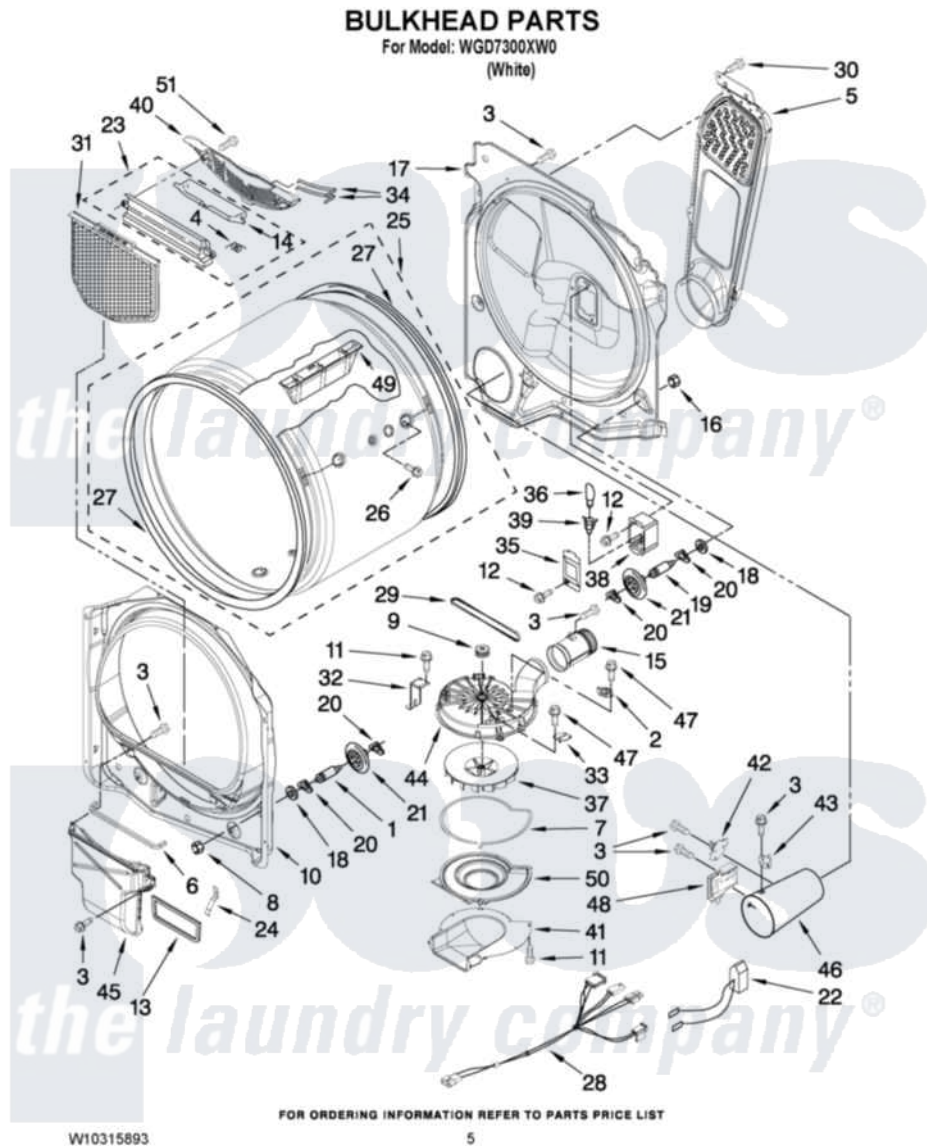

Whirlpool WGD7300XW0 03 - BULKHEAD PARTS

Whirlpool Residential Whirlpool WGD7300XW0 Dryer Parts Parts Diagram 03 - BULKHEAD PARTS
Click on the part number to view part

Item	Original Part Number	Replaced By	Status	Part Description
1	8575324	W10359271		Shaft, Drum Roller Threads
2	8577274			Thermostat 295F
3	90767			Screw, 8A X 3/8 HeX Washer Head Tapping
4	3394986			Spring, Lint Screen Door
5	8544757			Air Duct Assembly
6	697813			Seal, Outlet Housing
7	8573068			Seal, Blower Cover
8	3934666	W10080210		Nut, 3/8 X 16
9	8544739			Pulley, Blower
10	8557244			Bulkhead, Front
11	W10219342			Screw, Baffle Mounting
12	487909	488729		Screw
13	8544721			Seal, Lint Duct
14	3394984	8563758		Door, Lint Screen
15	8544755			Exhaust Pipe
16	W10001120	W10080190		Nut, 3/8-16

17	8557234		Bulkhead, Rear
18	3387459	W10080960	Washer, Support
19	8575325	W10359272	Shaft, Roller Drum Threads
20	690997		Washer, Thrust
21	8536973	W10314173	Support
22	8539889		Harness, Flame Switch
23	3394985	8563755	Housing, Outlet Assembly
24	8573070		Clip, Lint Duct
25	8557269	8557271	Drum
26	97787	W10109200	Screw, Baffle Mounting
27	W10116344	280140	Seal
28	W10111028		Harness, Gas
29	8544742		Belt, Blower
30	693995		Screw, Hex Head
31	W10049370	W10120998	Screen
32	8544741		Screw, 11-16 X 3/4 Lint Screen
33	3390719		Thermal-Fuse
34	3387223		Electrode, Sensor
35	3402841	8532165	Lens, Drum Light
36	3406124	22002263	Lamp
37	8544737		Wheel, Blower
38	3977373		Bracket, Drum Light
39	W10168632		Socket, Assembly
40	8544723		Grille Outlet
41	8544718		Duct, Inlet Blower
42	8573713		Thermal-Cutoff
43	8573028		Thermostat, High-Limit 205 F
44	W10256512		Housing, Blower
45	8544786		Lint Duct Assembly
46	8573824		Funnel, Burner
47	3350424		Screw, 10-16 X 1/2
48	338906		Radiant, Sensor
49	8563860		Baffle, Drum
50	8544719		Cover, Blower
51	3387230		Screw, 10-16 X 13/16