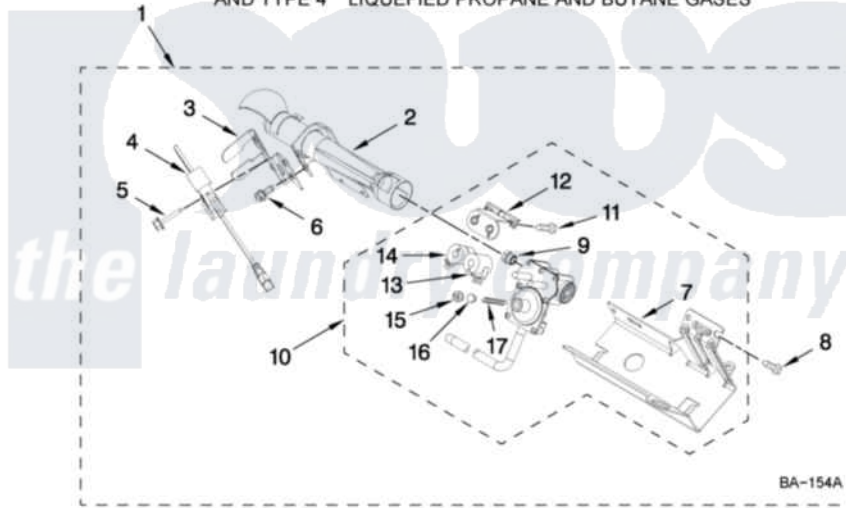

Whirlpool WGD7300XW0 04 - 8557891 BURNER ASSEMBLY

8557891 BURNER ASSEMBLY

For Model: WGD7300XW0
(White)

USE WITH TYPE 1 - NATURAL
AND TYPE 4 LIQUEFIED PROPANE AND BUTANE GASES

W10315693

FOR ORDERING INFORMATION REFER TO PARTS PRICE LIST

7

Whirlpool [Residential Whirlpool WGD7300XW0 Dryer Parts](#) Parts Diagram 04 - 8557891 BURNER ASSEMBLY

[Click on the part number to view part](#)

Item	Original Part Number	Replaced By	Status	Part Description
1	8557891	W10492506		Burner-Gas
2	8573010			Tube, Burner
3	694298			Bracket, Ignitor
4	686590	279311		Ignitor
5	3393909			Screw, 8-32 X 7/8
6	343641	681414		Screw, 10AB X 1/2
7	8544751			Base, Burner
8	3387057			Screw, 10-16 X 1/2 Orifice, Burner
9	15418			Orifice, Burner Type 1
"	15422		Not Available	ORIFICE, BURNER (TYPE 4) (BUTANE)
"	229742			Orifice, Burner
10	8573071			Valve, Gas 60 Hz .
11	694421			Screw, Bracket Mounting
12	8182790			Bracket, Coil
13	694540			Coil, 60 Hz