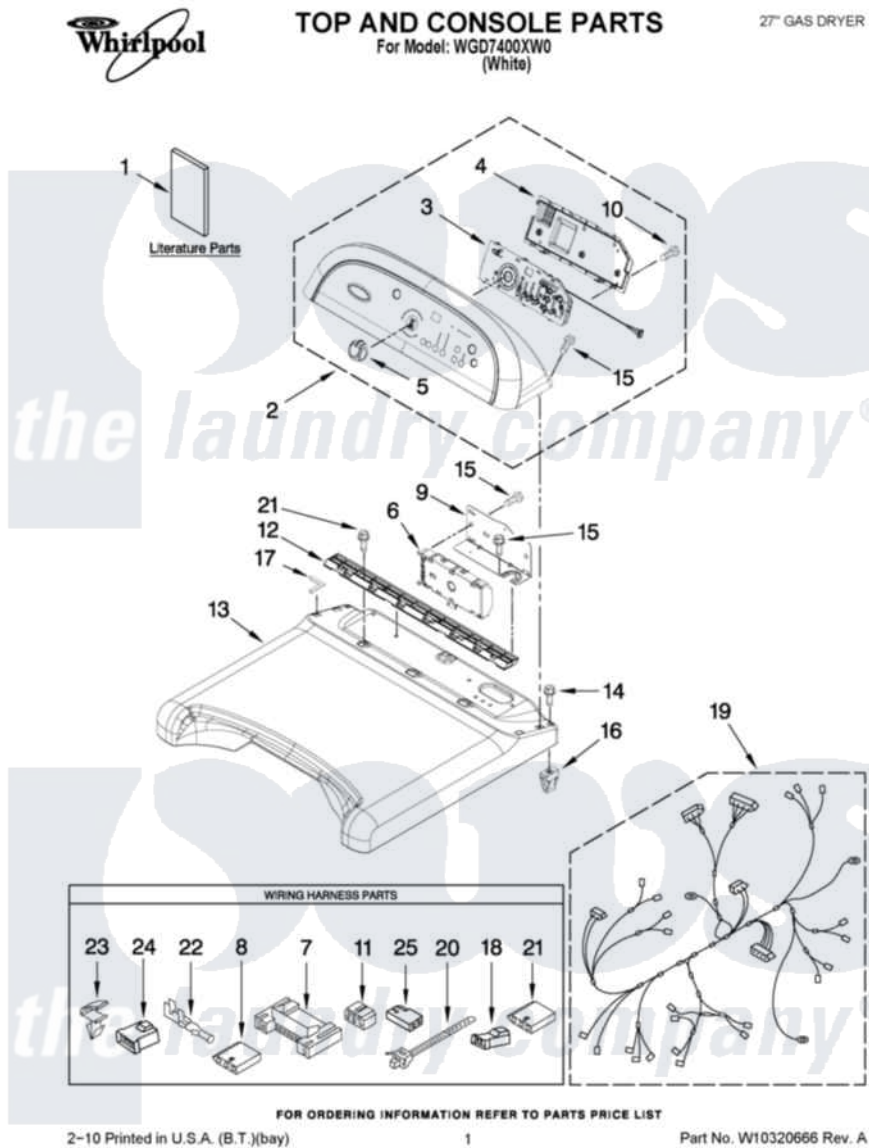

Whirlpool WGD7400XW0 01 - TOP AND CONSOLE PARTS

Whirlpool Residential Whirlpool WGD7400XW0 Dryer Parts Parts Diagram 01 - TOP AND CONSOLE PARTS
Click on the part number to view part

Item	Original Part Number	Replaced By	Status	Part Description
1	W10301481		Not Available	TECH, SHEET
"	W10305227		Not Available	GUIDE, USE & CARE (ENGLISH)
"	W10315012		Not Available	GUIDE, USE & CARE (SPANISH)
"	W10261614		Not Available	INSTALLATION INSTRUCTION (ENGLISH)
"	W10267631		Not Available	INSTALLATION INSTRUCTION (SPANISH)
2	W10298647			Console Assembly
3	W10298627			Assembly, User Interface
4	8564265			Cover, Rear- User Interface
5	W10211335			Knob, Assembly
6	W10294317			Control Electronic
7	3395683			Receptacle, Multi-Terminal
8	353424			Plug, Terminal
9	W10211337			Bracket, Machine Controller
10	W10003770			Screw, 6-19 X 1/2

11	3347243		Block, Disconnect
12	8558863		Bracket, Console
13	W10211339		Top
14	W10131402		Screw, 8-18 X 1.370
15	337686	Not Available	SCREW, 8-18 X .500
16	W10112673		Screw, Grommet
17	W10185554		Seal, Foam Top
18	3403499		Connector, 2-Postion
19	W10111059	W10319803	Harness, Wiring Main
20	3391018		Tie Cable
21	3936144		Do-It-Yourself Repair Manuals
22	94614		Terminal
23	3394427		Clip-Harness
24	3403498		Connector, 3-Position
25	717252		Receptacle, Terminal