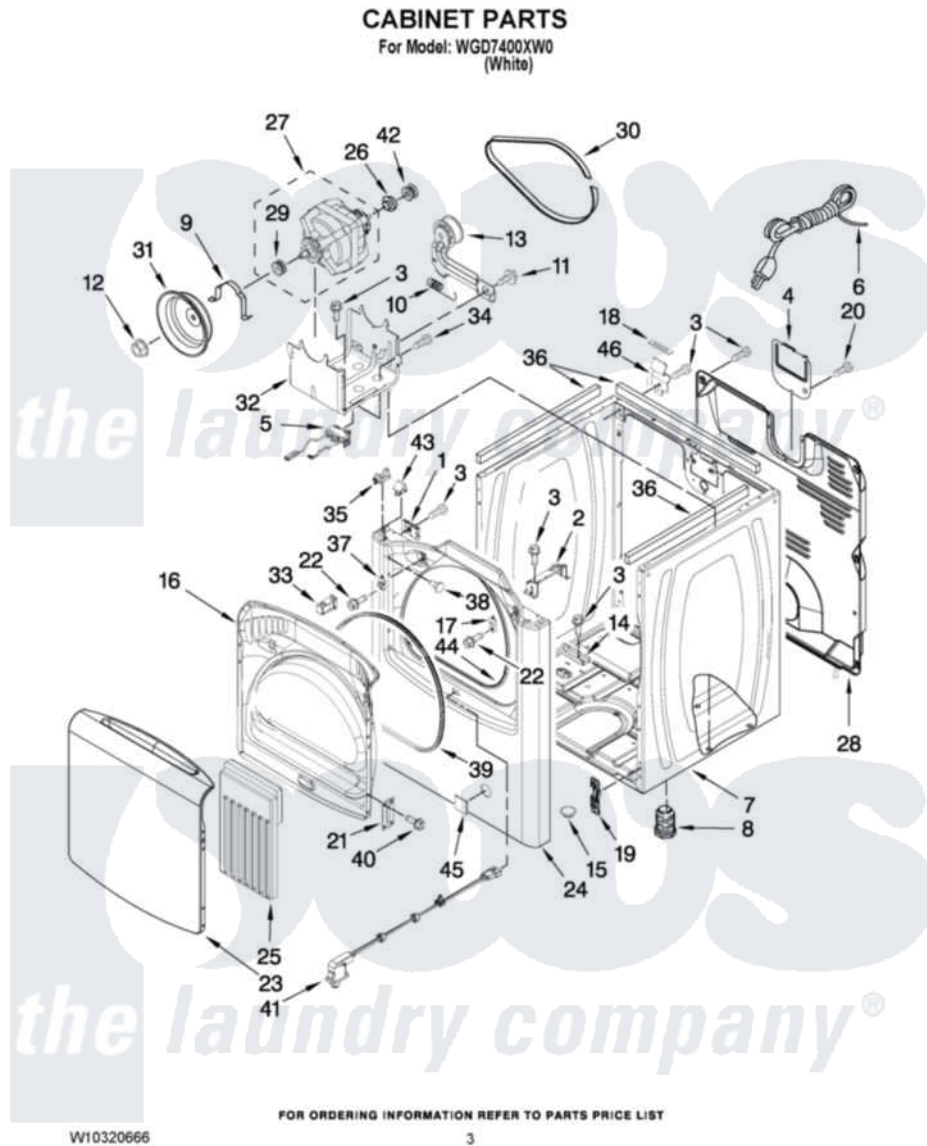

Whirlpool WGD7400XW0 02 - CABINET PARTS

Whirlpool [Residential Whirlpool WGD7400XW0 Dryer Parts](#) Parts Diagram 02 - CABINET PARTS
Click on the part number to view part

Item	Original Part Number	Replaced By	Status	Part Description
1	W10007520			Clip, Ground
2	8544753			Bracket, Burner
3	3390631			Screw, 10-16 X 3/8
4	8558833			Plate, Cover Terminal Block
5	W10314253			Switch, Assembly Broken Belt
6	344020	3401402		Cord, Power
7	W10183827	W10223154		Cabinet
8	3392100	49621		Feet-Leveling
"	279810			Foot-Optional
9	660658			Clamp, Motor Mounting 343481 685441
10	3387374			Spring, Idler
11	3389420			Retainer-Idler 1/4-20 X 1/16
12	W10001340			Nut, Fly Wheel
13	8547160			Pulley Assembly
14	W10201446			Bracket-Gas Pipe
15	8578560			Hole, Plug

16	8571356		Door Inner
17	W10111888		Plug, Strike
18	18849		Pad, Top Hinge
19	3394083		Clip, Front Panel
20	8533974	4331106	Screw, No.10-32 X 7/16
21	8579717		Assembly, Hinge
22	3400805		Screw, 8-18 X 3/64
23	8571361		Door, Outer
24	W10111883	W10312757	Panel
25	8558850		Filler-Big Mouth Axial Door
26	3393657		Restrainer, Belt
27	8547170	W10448896	Motordrve
28	8558830	Not Available	Panel, Rear
29	8544743		Pulley, Blower
30	8547157		Belt, Drive
31	8576626		Wheel, Fly
32	8547158		Bracket, Motor
33	W10111905		Assembly, Door Catch
34	W10002600		Screw, 6-20 X 1 1/4
35	8568303		Locator, Snap Down
36	W10316529		Foam-Seal Cabinet
37	W10111906	W10295405	Strike
38	W10144494		Plug-Hole
39	W10221653	W10239307	Seal-Door
40	342055	488627	Screw
41	W10201785		Door Switch Assembly
42	8547171		Pulley,
43	8576625		Lock, Front Top
44	W10044490		Seal, Front Panel
45	8564457		Plug, Front Panel
46	238088	8066217	Hinge, Top