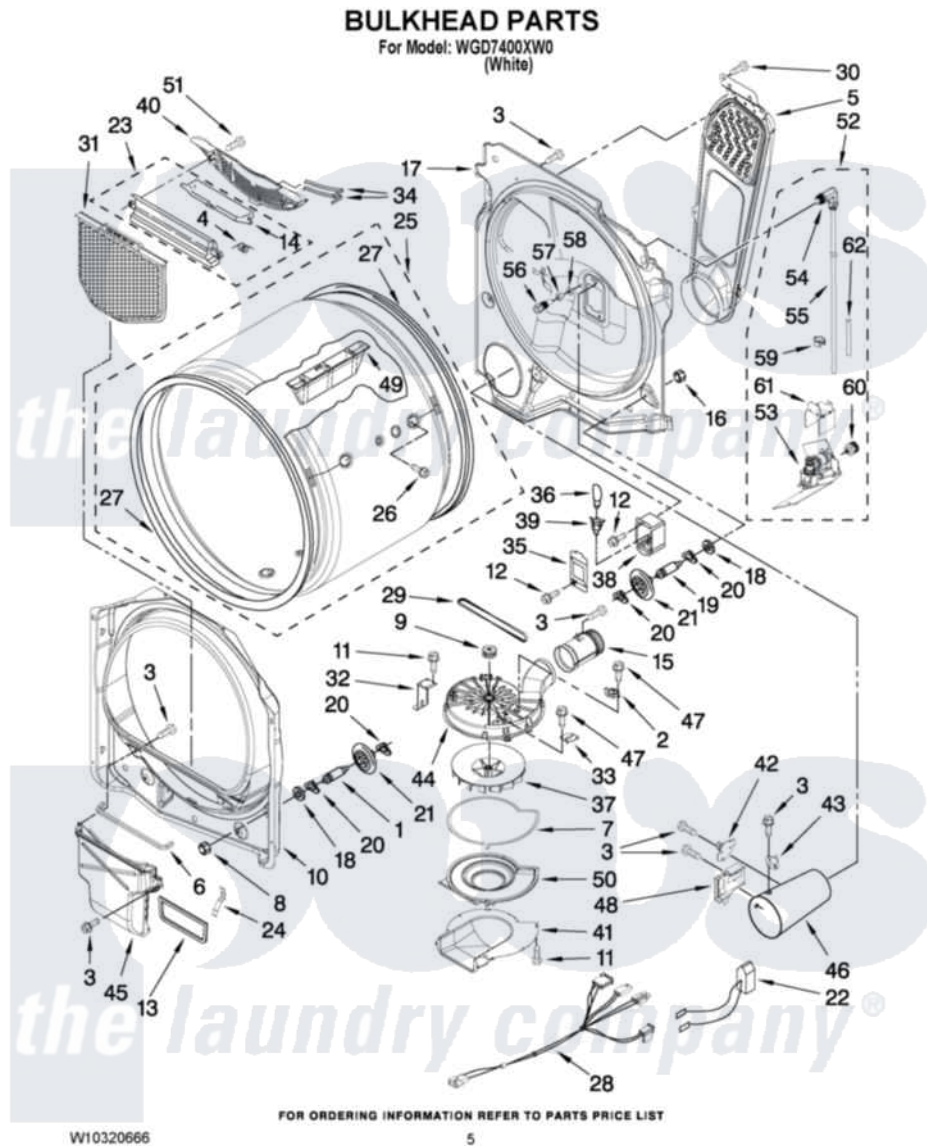

Whirlpool WGD7400XW0 03 - BULKHEAD PARTS

Whirlpool [Residential Whirlpool WGD7400XW0 Dryer Parts](#) Parts Diagram 03 - BULKHEAD PARTS
Click on the part number to view part

Item	Original Part Number	Replaced By	Status	Part Description
1	8575324	W10359271		Shaft, Drum Roller Threads
2	8577274			Thermostat 295F
3	90767			Screw, 8A X 3/8 HeX Washer Head Tapping
4	3394986			Spring, Lint Screen Door
5	8544757			Air Duct Assembly
6	697813			Seal, Outlet Housing
7	8573068			Seal, Blower Cover
8	3934666	W10080210		Nut, 3/8 X 16
9	8544739			Pulley, Blower
10	8557244			Bulkhead, Front
11	W10219342			Screw, Baffle Mounting
12	487909	488729		Screw
13	8544721			Seal, Lint Duct
14	3394984	8563758		Door, Lint Screen
15	8544755			Exhaust Pipe
16	W10001120	W10080190		Nut, 3/8-16