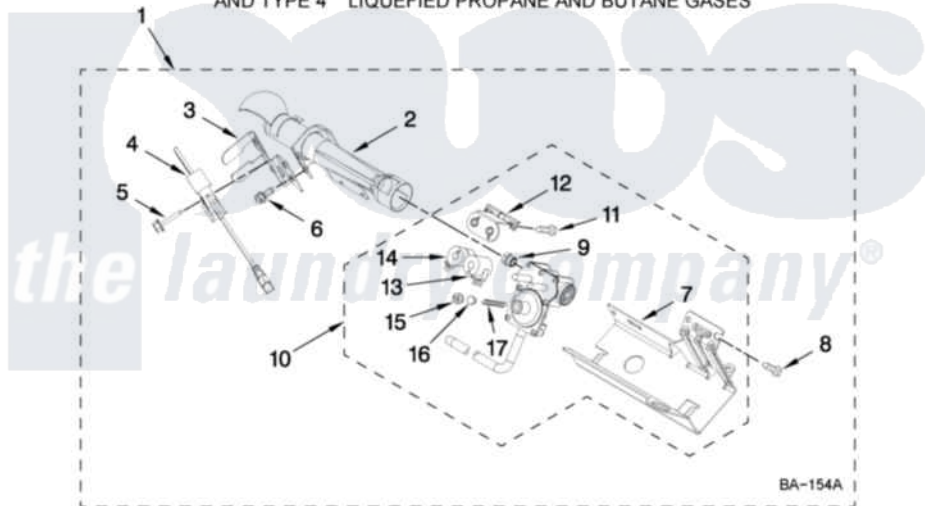

Whirlpool WGD7400XW0 04 - 8557891 BURNER ASSEMBLY

8557891 BURNER ASSEMBLY

For Model: WGD7400XW0
(White)

USE WITH TYPE 1 - NATURAL
AND TYPE 4 LIQUEFIED PROPANE AND BUTANE GASES

FOR ORDERING INFORMATION REFER TO PARTS PRICE LIST

W10320666

7

Whirlpool [Residential Whirlpool WGD7400XW0 Dryer Parts](#) Parts Diagram 04 - 8557891 BURNER ASSEMBLY

[Click on the part number to view part](#)

Item	Original Part Number	Replaced By	Status	Part Description
1	8557891	W10492506		Burner-Gas
2	8573010			Tube, Burner
3	694298			Bracket, Ignitor
4	686590	279311		Ignitor
5	3393909			Screw, 8-32 X 7/8
6	343641	681414		Screw, 10AB X 1/2
7	8544751			Base, Burner
8	3387057			Screw, 10-16 X 1/2 Orifice, Burner
9	15418			Orifice, Burner Type 1
"	15422		Not Available	ORIFICE, BURNER (TYPE 4) (BUTANE)
"	229742			Orifice, Burner
10	8573071			Valve, Gas 60 Hz .
11	694421			Screw, Bracket Mounting
12	8182790			Bracket, Coil
13	694540			Coil, 60 Hz