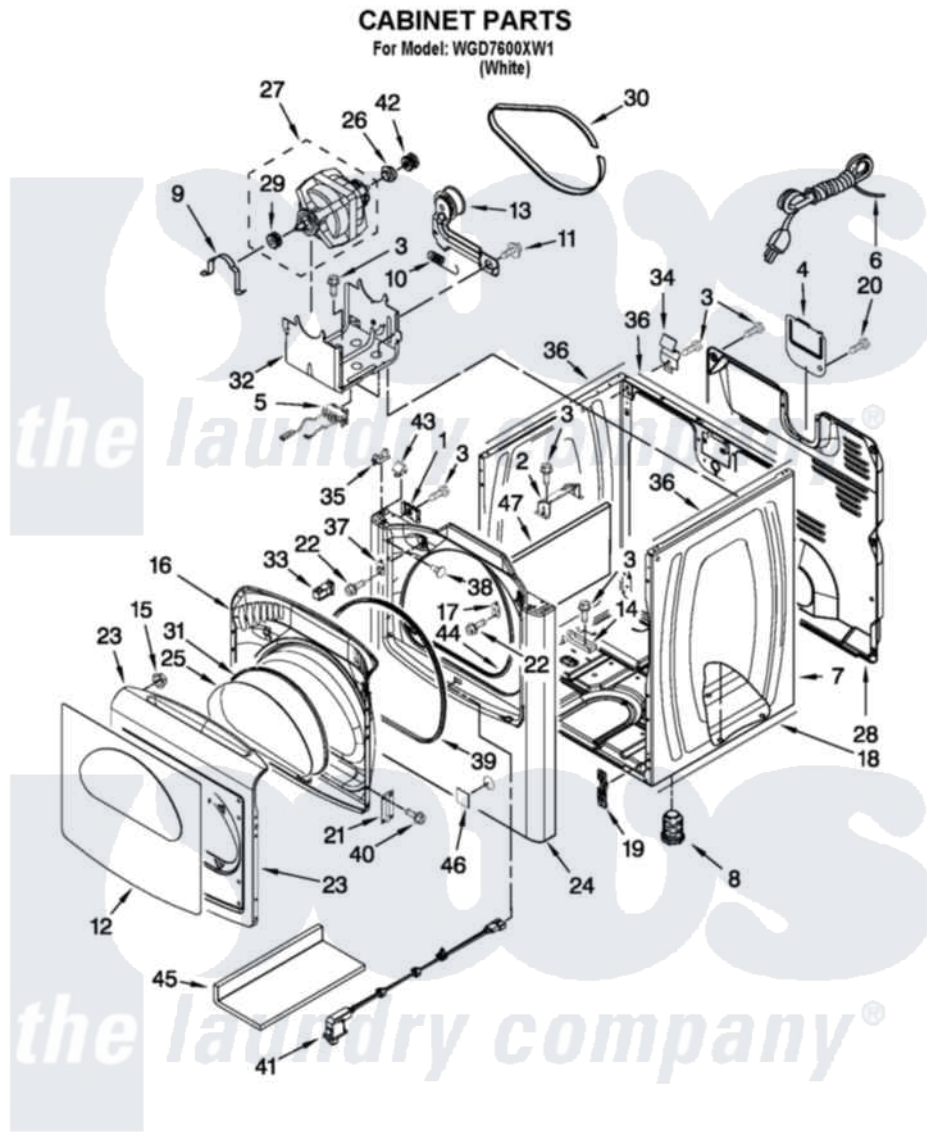

Whirlpool WGD7600XW1 02 - CABINET PARTS

FOR ORDERING INFORMATION REFER TO PARTS PRICE LIST

W10485435

3

Whirlpool [Residential Whirlpool WGD7600XW1 Dryer Parts](#) Parts Diagram 02 - CABINET PARTS
Click on the part number to view part

Item	Original Part Number	Replaced By	Status	Part Description
1	W10007520			Clip, Ground
2	8544753			Bracket, Burner
3	3390631			Screw, 10-16 X 3/8
4	8558833			Plate, Cover Terminal Block
5	W10314253			Switch, Assembly Broken Belt
6	W10440460			Cord, Power
7	W10183827	W10223154		Cabinet
8	3392100	49621		Feet-Leveling
NI	279810			Foot-Optional
9	660658			Clamp, Motor Mounting 343481 685441
10	3387374			Spring, Idler
11	3389420			Retainer-Idler 1/4-20 X 1/16
12	8578931			Window, Outer Door
13	8547160			Pulley Assembly
14	W10201446			Bracket-Gas Pipe
15	308499			Nut-1/4 Hf Self-Thread

16	8571357		Door, Inner
17	W10111888		Plug, Strike
18	W10224768		Seal, Foam Spill Guard
19	3394083		Clip, Front Panel
20	8533974	4331106	Screw, No.10-32 X 7/16
21	8579717		Assembly, Hinge
22	3400805		Screw, 8-18 X 3/64
23	8571365		Door, Outer
24	W10111883	W10312757	Panel
25	8558846		Glass, Inner Door
26	3393657		Restrainer, Belt
27	8547170	W10448896	Motordrve
28	8558830	Not Available	Panel, Rear
29	8544743		Pulley, Blower
30	8547157		Belt, Drive
31	W10076050		Seal, Window
32	W10308685		Bracket, Motor
33	W10111905		Assembly, Door Catch
34	238088	8066217	Hinge, Top
35	8568303		Locator, Snap Down
36	W10157932		Seal, Foam Cabinet
37	W10111906	W10295405	Strike
38	W10144494		Plug-Hole
39	W10221653	W10239307	Seal-Door
40	342055	488627	Screw
41	W10201785		Door Switch Assembly
42	8547171		Pulley,
43	8576625		Lock, Front Top
44	W10044490		Seal, Front Panel
45	W10215725		Cover, Door Switch
46	8564457		Plug, Front Panel
47	W10123956		Dampening Panel