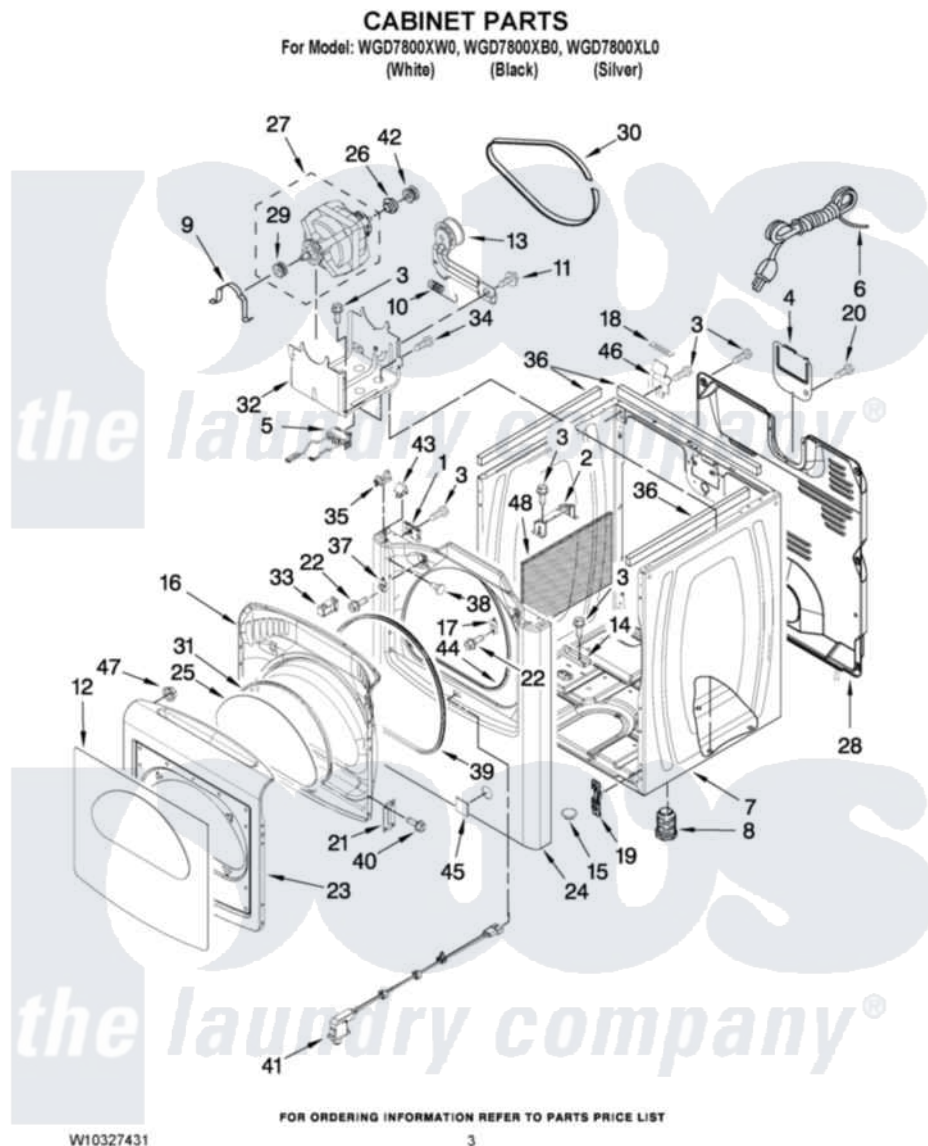

Whirlpool WGD7800XB0 02 - CABINET PARTS

Whirlpool Residential Whirlpool WGD7800XB0 Dryer Parts Parts Diagram 02 - CABINET PARTS
Click on the part number to view part

| Item | Original Part Number | Replaced By | Status | Part Description |
|------|---------------------------|---------------------------|--------|--|
| 1 | W10007520 | | | Clip, Ground |
| 2 | 8544753 | | | Bracket, Burner |
| 3 | 3390631 | | | Screw, 10-16 X 3/8 |
| 4 | 8558833 | | | Plate, Cover Terminal Block |
| 5 | W10314253 | | | Switch, Assembly Broken Belt |
| 6 | 344020 | 3401402 | | Cord, Power |
| 7 | W10183827 | W10223154 | | Cabinet |
| " | W10183831 | | | Cabinet |
| " | W10183832 | W10223156 | | Cabinet |
| 8 | 3392100 | 49621 | | Feet-Leveling |
| NI | 279810 | | | Foot-Optional |
| 9 | 660658 | | | Clamp, Motor Mounting 343481 685441 |
| 10 | 3387374 | | | Spring, Idler |
| 11 | 3389420 | | | Retainer-Idler 1/4-20 X 1/16 |
| 12 | 8578931 | | | Window, Outer Door |
| 13 | 8547160 | | | Pulley Assembly |