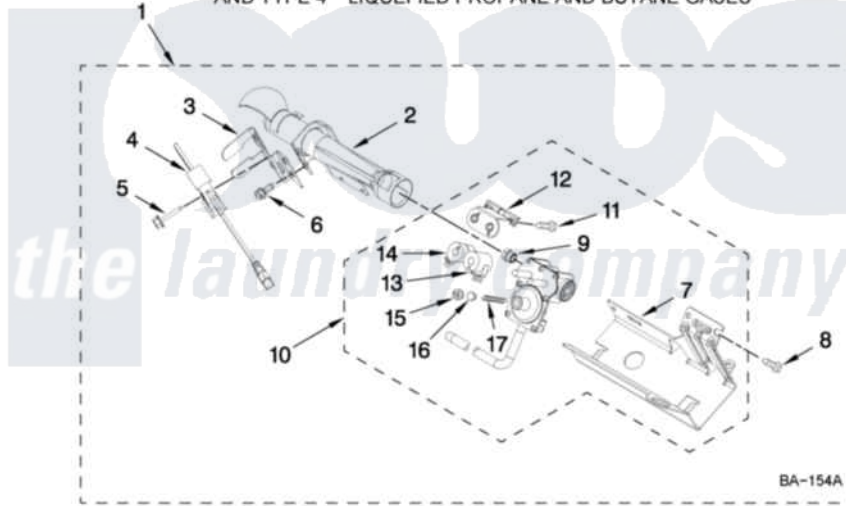

Whirlpool WGD7800XB0 04 - 8557891 BURNER ASSEMBLY

8557891 BURNER ASSEMBLY

For Model: WGD7800XW0, WGD7800XB0, WGD7800XL0
(White) (Black) (Silver)

USE WITH TYPE 1 - NATURAL
AND TYPE 4 LIQUEFIED PROPANE AND BUTANE GASES

W10327431

FOR ORDERING INFORMATION REFER TO PARTS PRICE LIST

7

Whirlpool [Residential Whirlpool WGD7800XB0 Dryer Parts](#) Parts Diagram 04 - 8557891 BURNER ASSEMBLY
Click on the part number to view part

Item	Original Part Number	Replaced By	Status	Part Description
1	8557891	W10492506		Burner-Gas
2	8573010			Tube, Burner
3	694298			Bracket, Ignitor
4	686590	279311		Ignitor
5	3393909			Screw, 8-32 X 7/8
6	343641	681414		Screw, 10AB X 1/2
7	8544751			Base, Burner
8	3387057			Screw, 10-16 X 1/2 Orifice, Burner
9	15418			Orifice, Burner Type 1
"	15422		Not Available	ORIFICE, BURNER (TYPE 4) (BUTANE)
"	229742			Orifice, Burner
10	8573071			Valve, Gas 60 Hz .
11	694421			Screw, Bracket Mounting
12	8182790			Bracket, Coil
13	694540			Coil, 60 Hz