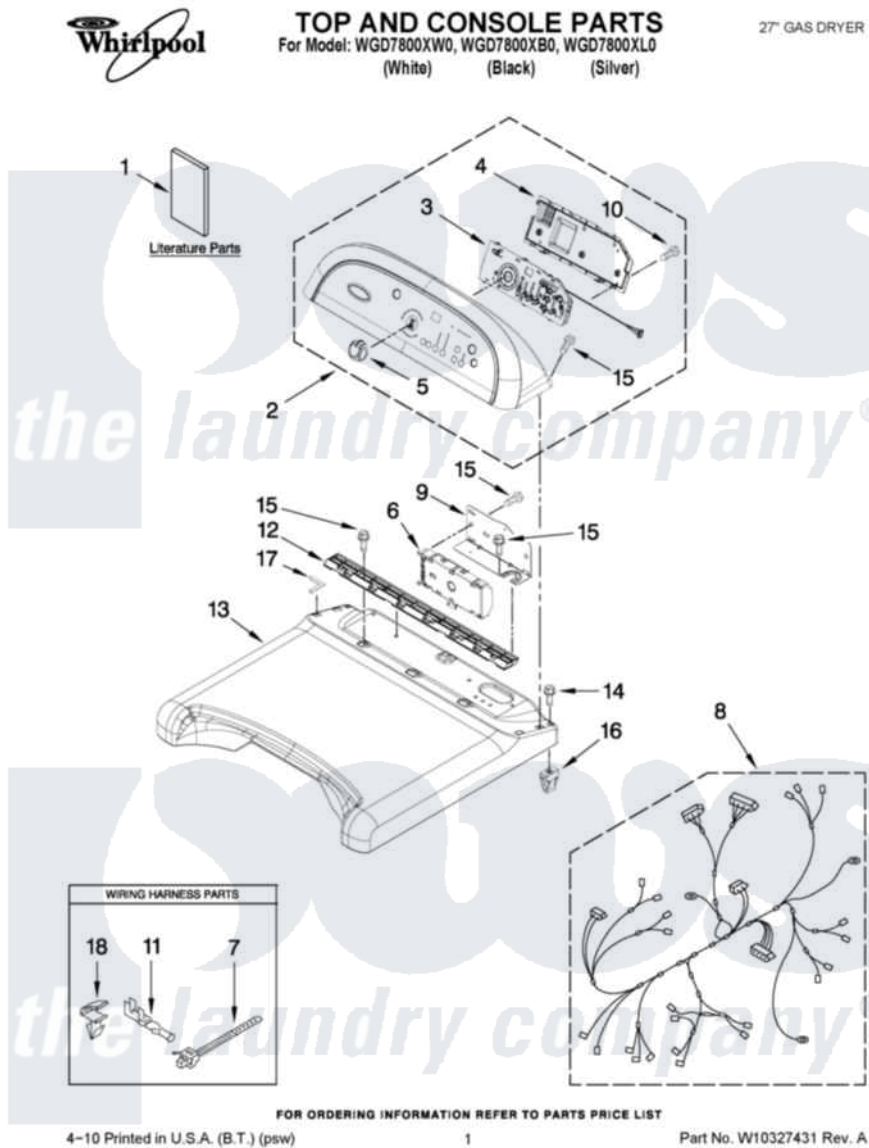

# Whirlpool WGD7800XL0 01 - TOP AND CONSOLE PARTS

Whirlpool [Residential Whirlpool WGD7800XL0 Dryer Parts](#) Parts Diagram 01 - TOP AND CONSOLE PARTS  
Click on the part number to view part

Item	Original Part Number	Replaced By	Status	Part Description
1	W10301481		Not Available	TECH, SHEET
"	W10305227		Not Available	GUIDE, USE & CARE (ENGLISH)
"	W10315012		Not Available	GUIDE, USE & CARE (SPANISH)
"	W10261614		Not Available	INSTALLATION INSTRUCTION (ENGLISH)
"	W10267631		Not Available	INSTALLATION INSTRUCTION (SPANISH)
2	<a href="#">W10298643</a>			Console Assembly
"	<a href="#">W10298644</a>			Console Assembly
"	<a href="#">W10298645</a>			Console Assembly
3	<a href="#">W10298625</a>			Assembly, User Interface
4	<a href="#">8564265</a>			Cover, Rear- User Interface
5	<a href="#">W10211335</a>			Knob, Assembly
6	<a href="#">W10294317</a>			Control Electronic
7	<a href="#">3391018</a>			Tie Cable
8	<a href="#">W10319805</a>			Harness, Wiring Main

9	<a href="#">W10211337</a>		Bracket, Machine Controller
10	<a href="#">W10003770</a>		Screw, 6-19 X 1/2
11	<a href="#">94614</a>		Terminal
12	<a href="#">8558863</a>		Bracket, Console
13	<a href="#">W10211339</a>		Top
"	<a href="#">W10211340</a>		Top
"	<a href="#">W10211341</a>		Top
14	<a href="#">W10131402</a>		Screw, 8-18 X 1.370
15	337686	Not Available	SCREW, 8-18 X .500
16	<a href="#">W10112673</a>		Screw, Grommet
17	<a href="#">W10185554</a>		Seal, Foam Top
18	<a href="#">3394427</a>		Clip-Harness