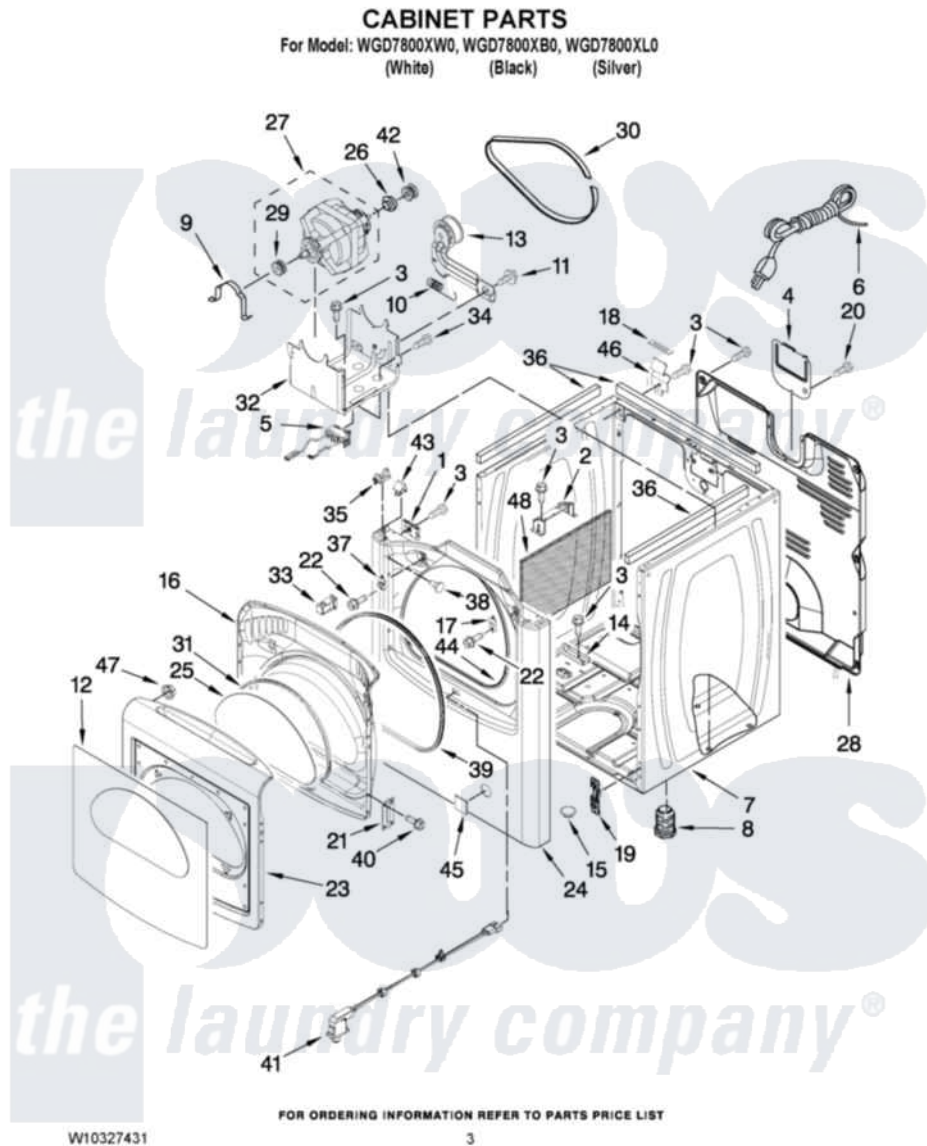

Whirlpool WGD7800XL0 02 - CABINET PARTS

Whirlpool [Residential Whirlpool WGD7800XL0 Dryer Parts](#) Parts Diagram 02 - CABINET PARTS
Click on the part number to view part

Item	Original Part Number	Replaced By	Status	Part Description
1	W10007520			Clip, Ground
2	8544753			Bracket, Burner
3	3390631			Screw, 10-16 X 3/8
4	8558833			Plate, Cover Terminal Block
5	W10314253			Switch, Assembly Broken Belt
6	344020	3401402		Cord, Power
7	W10183827	W10223154		Cabinet
"	W10183831			Cabinet
"	W10183832	W10223156		Cabinet
8	3392100	49621		Feet-Leveling
NI	279810			Foot-Optional
9	660658			Clamp, Motor Mounting 343481 685441
10	3387374			Spring, Idler
11	3389420			Retainer-Idler 1/4-20 X 1/16
12	8578931			Window, Outer Door
13	8547160			Pulley Assembly