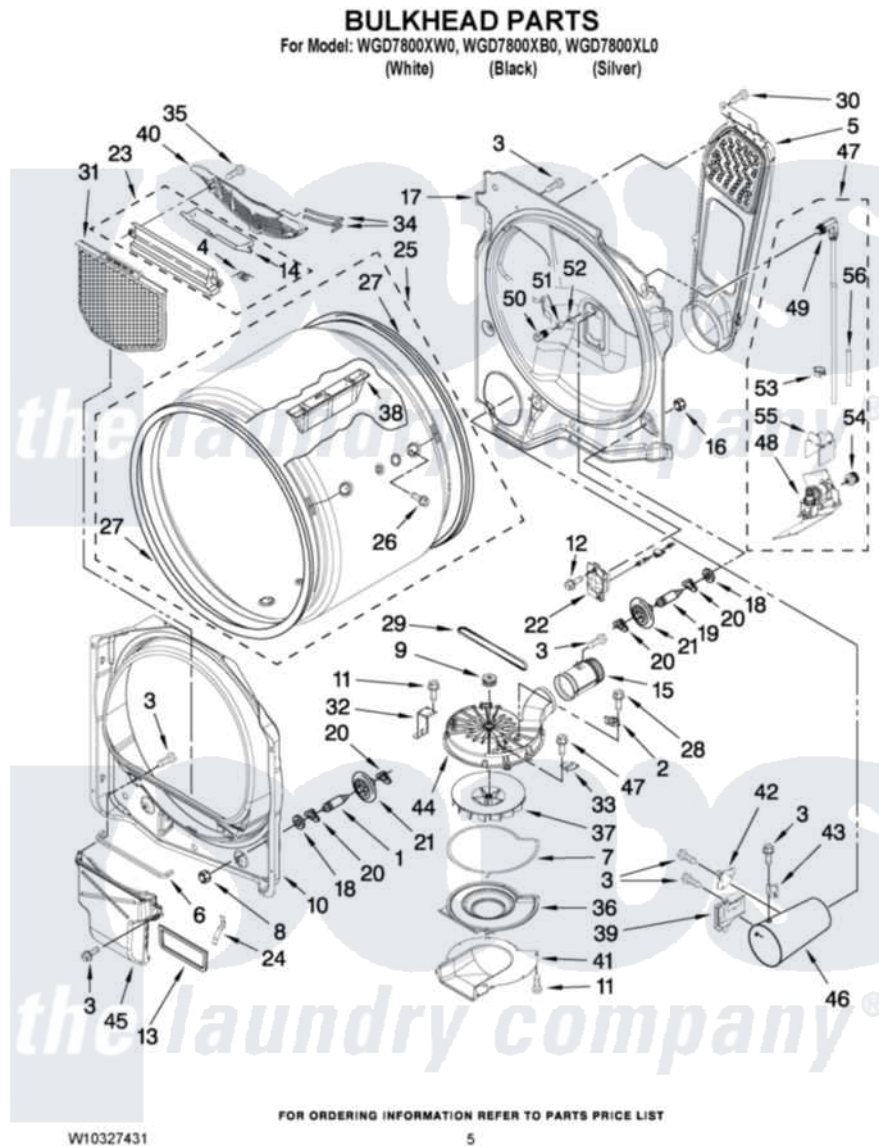

Whirlpool WGD7800XL0 03 - BULKHEAD PARTS

Whirlpool [Residential Whirlpool WGD7800XL0 Dryer Parts](#) Parts Diagram 03 - BULKHEAD PARTS
Click on the part number to view part

Item	Original Part Number	Replaced By	Status	Part Description
1	8575324	W10359271		Shaft, Drum Roller Threads
2	8577274			Thermostat 295F
3	90767			Screw, 8A X 3/8 HeX Washer Head Tapping
4	3394986			Spring, Lint Screen Door
5	8544757			Air Duct Assembly
6	697813			Seal, Outlet Housing
7	8573068			Seal, Blower Cover
8	3934666	W10080210		Nut, 3/8 X 16
9	8544739			Pulley, Blower
10	8557244			Bulkhead, Front
11	W10219342			Screw, Baffle Mounting
12	3390647	488729		Screw
13	8544721			Seal, Lint Duct
14	3394984	8563758		Door, Lint Screen
15	8544755			Exhaust Pipe
16	W10001120	W10080190		Nut, 3/8-16