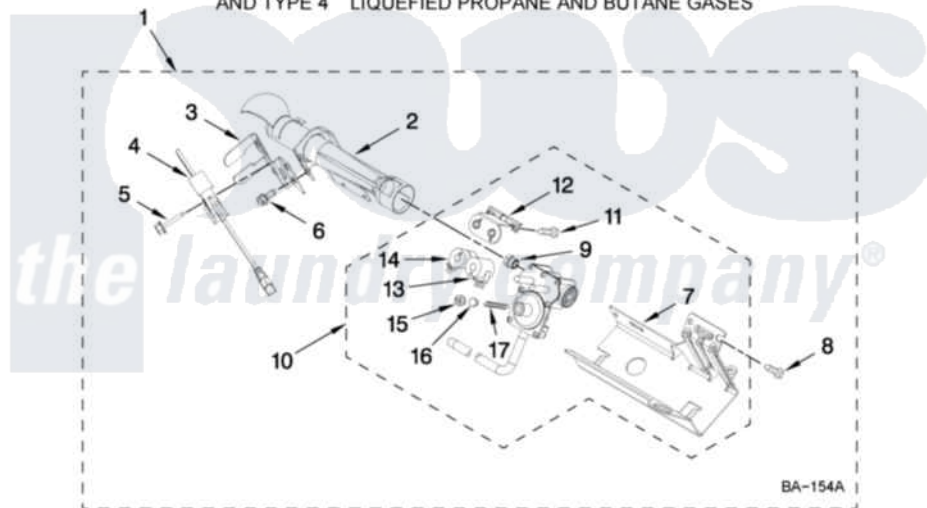

Whirlpool WGD7800XL0 04 - 8557891 BURNER ASSEMBLY

8557891 BURNER ASSEMBLY

For Model: WGD7800XW0, WGD7800XB0, WGD7800XL0
(White) (Black) (Silver)

USE WITH TYPE 1 - NATURAL
AND TYPE 4 LIQUEFIED PROPANE AND BUTANE GASES

FOR ORDERING INFORMATION REFER TO PARTS PRICE LIST

W10327431

7

Whirlpool Residential Whirlpool WGD7800XL0 Dryer Parts Parts Diagram 04 - 8557891 BURNER ASSEMBLY

Click on the part number to view part

Item	Original Part Number	Replaced By	Status	Part Description
1	8557891	W10492506		Burner-Gas
2	8573010			Tube, Burner
3	694298			Bracket, Ignitor
4	686590	279311		Ignitor
5	3393909			Screw, 8-32 X 7/8
6	343641	681414		Screw, 10AB X 1/2
7	8544751			Base, Burner
8	3387057			Screw, 10-16 X 1/2 Orifice, Burner
9	15418			Orifice, Burner Type 1
"	15422		Not Available	ORIFICE, BURNER (TYPE 4) (BUTANE)
"	229742			Orifice, Burner
10	8573071			Valve, Gas 60 Hz .
11	694421			Screw, Bracket Mounting
12	8182790			Bracket, Coil
13	694540			Coil, 60 Hz