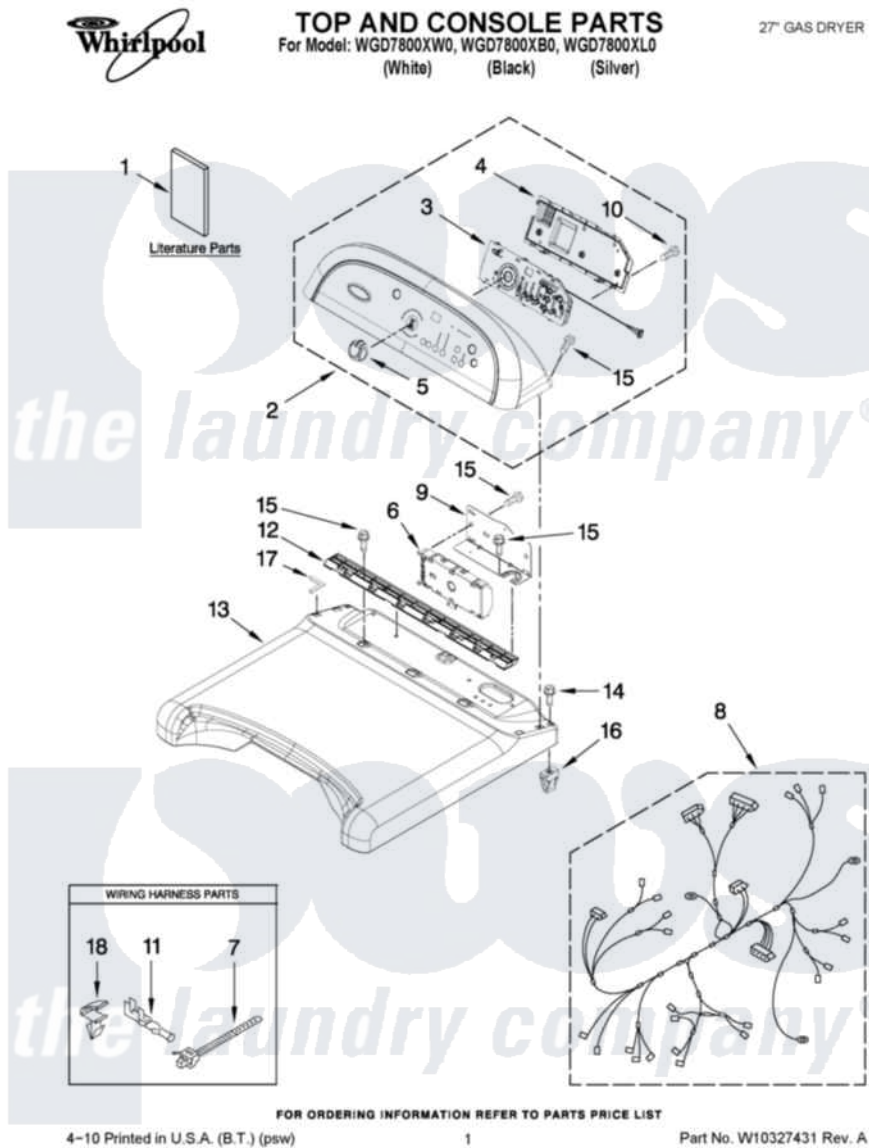

Whirlpool WGD7800XW0 01 - TOP AND CONSOLE PARTS

Whirlpool Residential Whirlpool WGD7800XW0 Dryer Parts Parts Diagram 01 - TOP AND CONSOLE PARTS
Click on the part number to view part

Item	Original Part Number	Replaced By	Status	Part Description
1	W10301481		Not Available	TECH, SHEET
"	W10305227		Not Available	GUIDE, USE & CARE (ENGLISH)
"	W10315012		Not Available	GUIDE, USE & CARE (SPANISH)
"	W10261614		Not Available	INSTALLATION INSTRUCTION (ENGLISH)
"	W10267631		Not Available	INSTALLATION INSTRUCTION (SPANISH)
2	W10298643			Console Assembly
"	W10298644			Console Assembly
"	W10298645			Console Assembly
3	W10298625			Assembly, User Interface
4	8564265			Cover, Rear- User Interface
5	W10211335			Knob, Assembly
6	W10294317			Control Electronic
7	3391018			Tie Cable
8	W10319805			Harness, Wiring Main

9	W10211337		Bracket, Machine Controller
10	W10003770		Screw, 6-19 X 1/2
11	94614		Terminal
12	8558863		Bracket, Console
13	W10211339		Top
"	W10211340		Top
"	W10211341		Top
14	W10131402		Screw, 8-18 X 1.370
15	337686	Not Available	SCREW, 8-18 X .500
16	W10112673		Screw, Grommet
17	W10185554		Seal, Foam Top
18	3394427		Clip-Harness