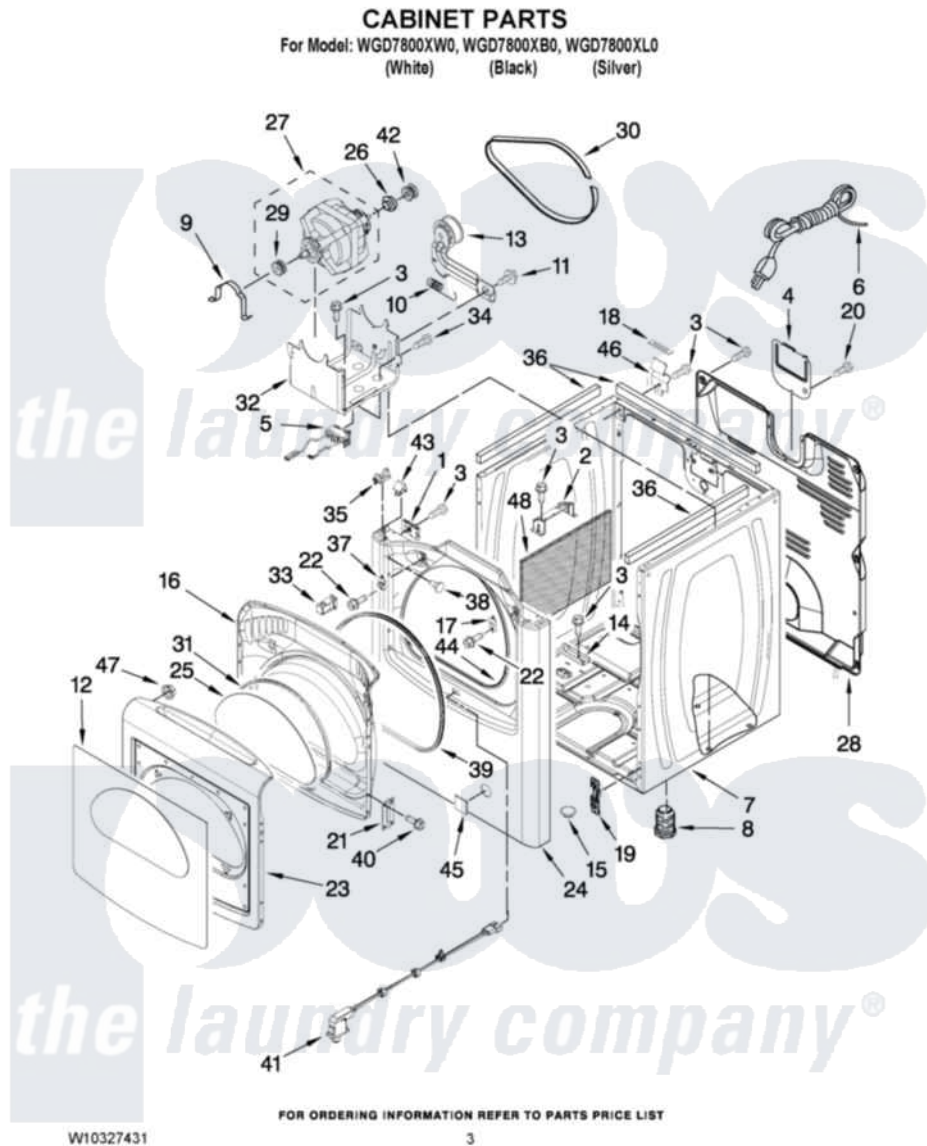

Whirlpool WGD7800XW0 02 - CABINET PARTS

Whirlpool [Residential Whirlpool WGD7800XW0 Dryer Parts](#) Parts Diagram 02 - CABINET PARTS
Click on the part number to view part

Item	Original Part Number	Replaced By	Status	Part Description
1	W10007520			Clip, Ground
2	8544753			Bracket, Burner
3	3390631			Screw, 10-16 X 3/8
4	8558833			Plate, Cover Terminal Block
5	W10314253			Switch, Assembly Broken Belt
6	344020	3401402		Cord, Power
7	W10183827	W10223154		Cabinet
"	W10183831			Cabinet
"	W10183832	W10223156		Cabinet
8	3392100	49621		Feet-Leveling
NI	279810			Foot-Optional
9	660658			Clamp, Motor Mounting 343481 685441
10	3387374			Spring, Idler
11	3389420			Retainer-Idler 1/4-20 X 1/16
12	8578931			Window, Outer Door
13	8547160			Pulley Assembly