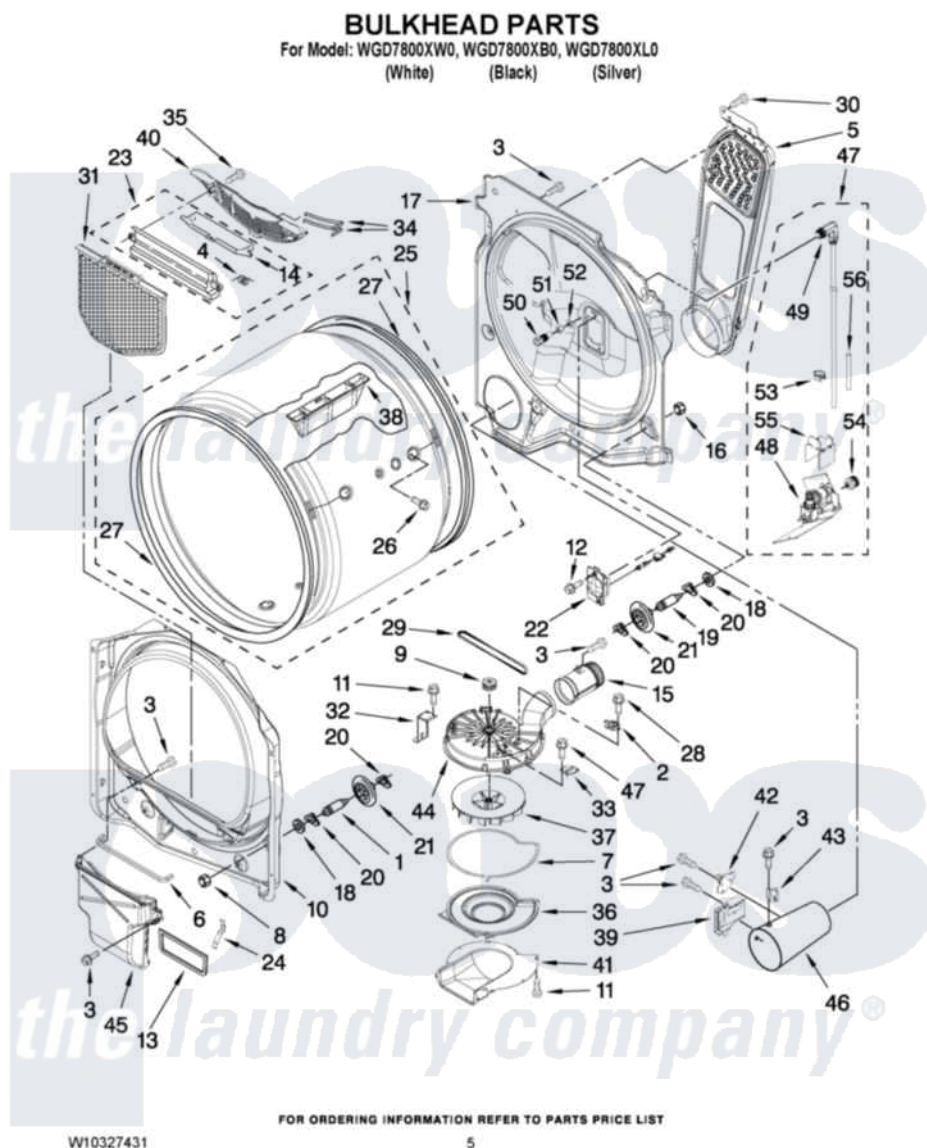

Whirlpool WGD7800XW0 03 - BULKHEAD PARTS

Whirlpool [Residential Whirlpool WGD7800XW0 Dryer Parts](#) Parts Diagram 03 - BULKHEAD PARTS
Click on the part number to view part

Item	Original Part Number	Replaced By	Status	Part Description
1	8575324	W10359271		Shaft, Drum Roller Threads
2	8577274			Thermostat 295F
3	90767			Screw, 8A X 3/8 HeX Washer Head Tapping
4	3394986			Spring, Lint Screen Door
5	8544757			Air Duct Assembly
6	697813			Seal, Outlet Housing
7	8573068			Seal, Blower Cover
8	3934666	W10080210		Nut, 3/8 X 16
9	8544739			Pulley, Blower
10	8557244			Bulkhead, Front
11	W10219342			Screw, Baffle Mounting
12	3390647	488729		Screw
13	8544721			Seal, Lint Duct
14	3394984	8563758		Door, Lint Screen
15	8544755			Exhaust Pipe
16	W10001120	W10080190		Nut, 3/8-16