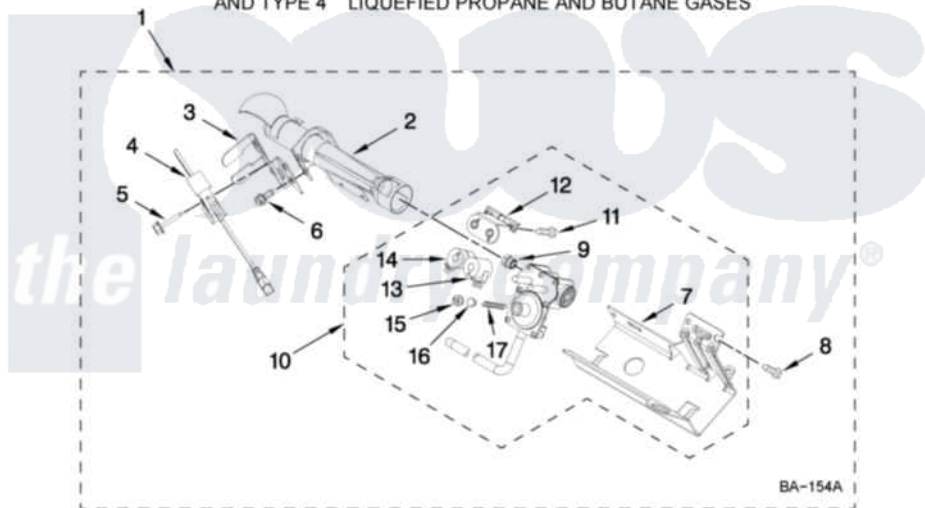

# Whirlpool WGD7800XW0 04 - 8557891 BURNER ASSEMBLY

## 8557891 BURNER ASSEMBLY

For Model: WGD7800XW0, WGD7800XB0, WGD7800XL0  
(White) (Black) (Silver)

USE WITH TYPE 1 - NATURAL  
AND TYPE 4 LIQUEFIED PROPANE AND BUTANE GASES

FOR ORDERING INFORMATION REFER TO PARTS PRICE LIST

W10327431

7

Whirlpool [Residential Whirlpool WGD7800XW0 Dryer Parts](#) Parts Diagram 04 - 8557891 BURNER ASSEMBLY

[Click on the part number to view part](#)

Item	Original Part Number	Replaced By	Status	Part Description
1	8557891	<a href="#">W10492506</a>		Burner-Gas
2	<a href="#">8573010</a>			Tube, Burner
3	<a href="#">694298</a>			Bracket, Ignitor
4	686590	<a href="#">279311</a>		Ignitor
5	<a href="#">3393909</a>			Screw, 8-32 X 7/8
6	343641	<a href="#">681414</a>		Screw, 10AB X 1/2
7	<a href="#">8544751</a>			Base, Burner
8	<a href="#">3387057</a>			Screw, 10-16 X 1/2 Orifice, Burner
9	<a href="#">15418</a>			Orifice, Burner Type 1
"	15422		Not Available	ORIFICE, BURNER (TYPE 4) (BUTANE)
"	<a href="#">229742</a>			Orifice, Burner
10	<a href="#">8573071</a>			Valve, Gas 60 Hz .
11	<a href="#">694421</a>			Screw, Bracket Mounting
12	<a href="#">8182790</a>			Bracket, Coil
13	<a href="#">694540</a>			Coil, 60 Hz