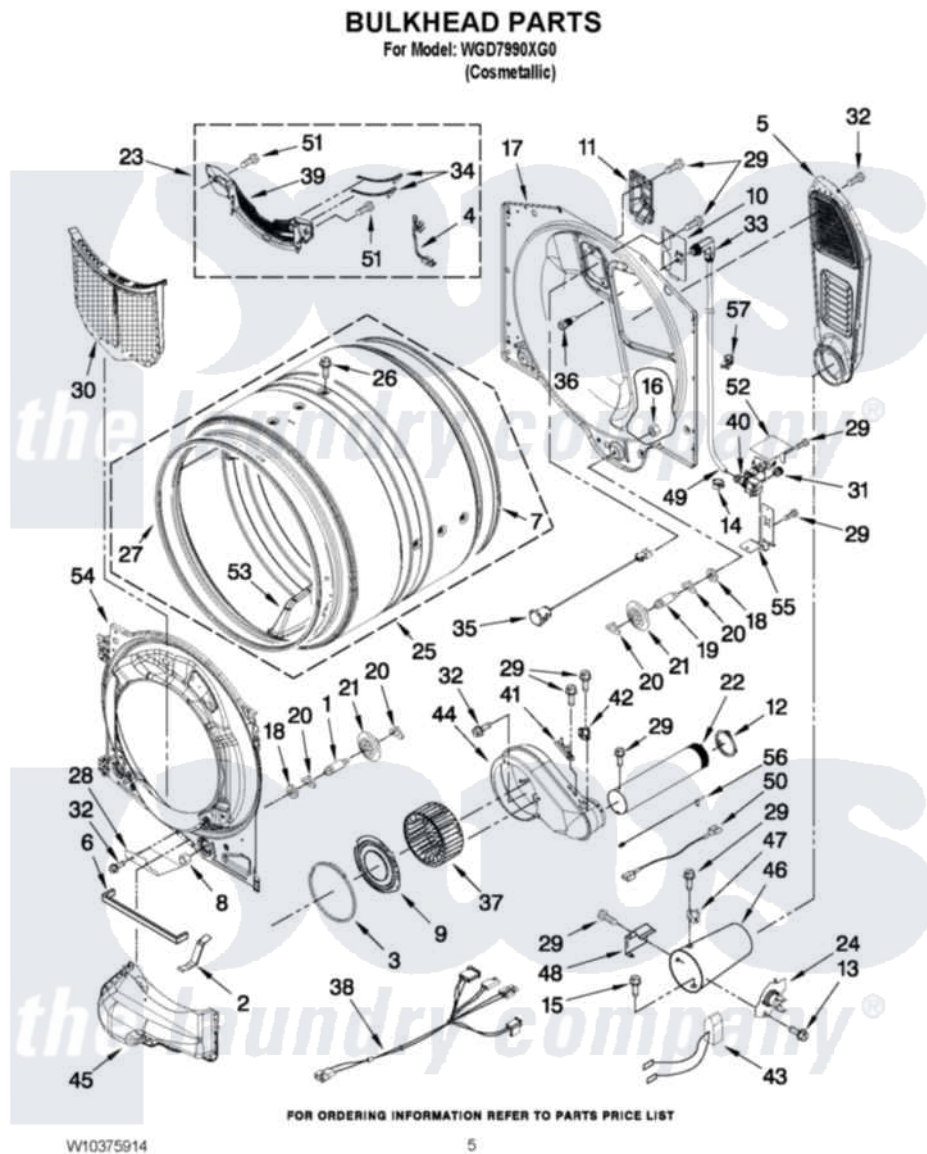

# Whirlpool WGD7990XG0 03 - BULKHEAD PARTS

Whirlpool [Residential Whirlpool WGD7990XG0 Dryer Parts](#) Parts Diagram 03 - BULKHEAD PARTS  
Click on the part number to view part

Item	Original Part Number	Replaced By	Status	Part Description
1	<a href="#">W10359271</a>			Shaft, Drum Roller Threads
2	<a href="#">W10306123</a>			Clip, Lint Duct
3	<a href="#">697770</a>			Seal, Cover Plate Blower Housing
4	<a href="#">W10298258</a>			Harness, Sensor
5	<a href="#">W10293765</a>			Air Duct Assembly
6	<a href="#">W10211950</a>			Seal, Outlet Housing
7	697694	<a href="#">280114</a>		Seal
8	3934666	<a href="#">W10080210</a>		Nut, 3/8 X 16
9	<a href="#">W10211901</a>			Collar Assembly
10	<a href="#">W10208422</a>			Rear Deflector
11	<a href="#">W10249422</a>			Nozzle, Bracket Rear
12	<a href="#">W10344699</a>			Collar, Duct
13	<a href="#">693995</a>			Screw, Hex Head
14	<a href="#">W10044615</a>			Clip, Push-To-Connect
15	<a href="#">693995</a>			Screw, Hex Head
16	W10001120	<a href="#">W10080190</a>		Nut, 3/8-16