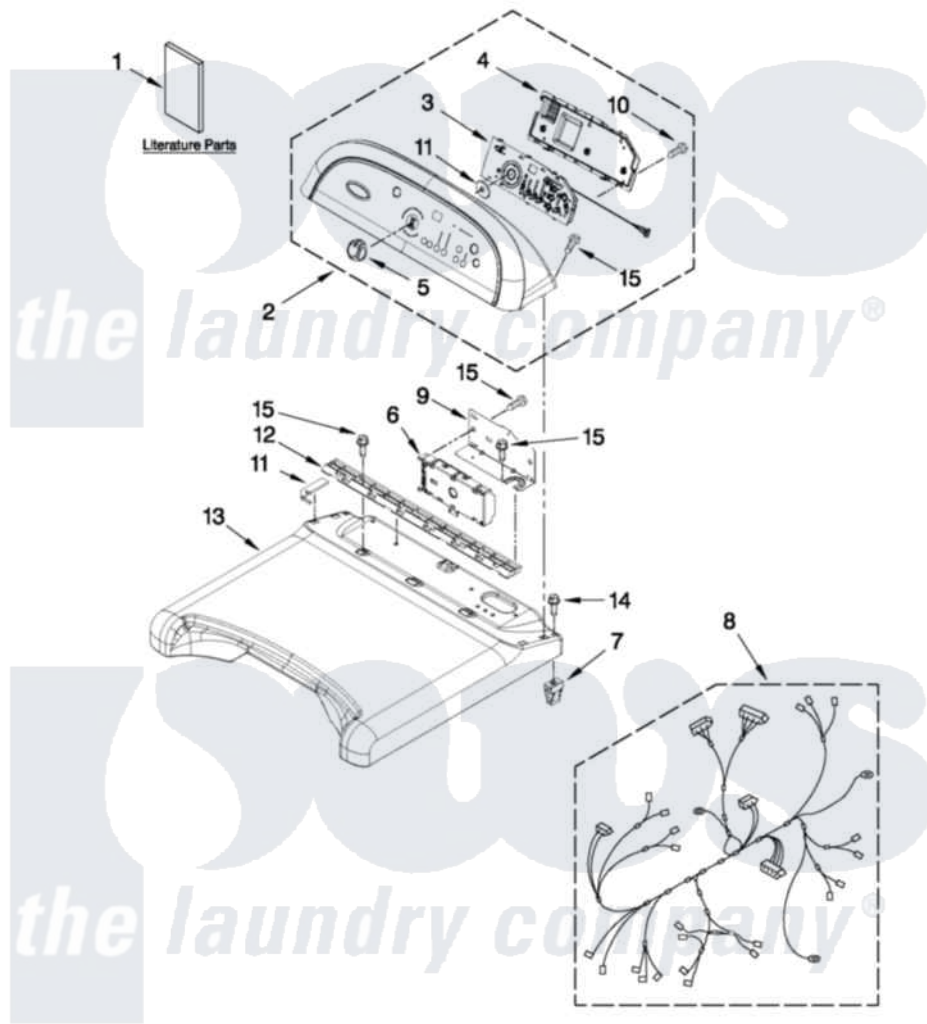

# Whirlpool WGD8200YW0 01 - TOP AND CONSOLE PARTS

## TOP AND CONSOLE PARTS

For Model: WGD8200YW0  
(White)

27" GAS DRYER

FOR ORDERING INFORMATION REFER TO PARTS PRICE LIST

9-11 Printed in U.S.A. (L.T.)(bay)

1

Part No. W10414739 Rev. A

[Whirlpool Residential Whirlpool WGD8200YW0 Dryer Parts](#) Parts Diagram 01 - TOP AND CONSOLE PARTS

[Click on the part number to view part](#)

Item	Original Part Number	Replaced By	Status	Part Description
1	W10403284		Not Available	TECH, SHEET
"	<a href="#">W10398830</a>			Guide, Use And Care
"	W10392126		Not Available	INSTALLATION INSTRUCTION (ENGLISH)
"	W10392127		Not Available	INSTALLATION INSTRUCTION (SPANISH)
2	<a href="#">W10403677</a>			Console Assembly
3	<a href="#">W10388675</a>			Assembly, User Interface
4	<a href="#">8564265</a>			Cover, Rear- User Interface
5	<a href="#">W10211335</a>			Knob, Assembly
6	W10395304	<a href="#">W10432258</a>		Control Electronic
7	<a href="#">W10112673</a>			Screw, Grommet
8	<a href="#">W10393458</a>			Harness, Wiring Main
9	<a href="#">W10211337</a>			Bracket, Machine Controller
10	<a href="#">W10003770</a>			Screw, 6-19 X 1/2
11	<a href="#">W10185554</a>			Seal, Foam Top
12	<a href="#">8558863</a>			Bracket, Console

Not Available

SCREW, 8-18 X .500