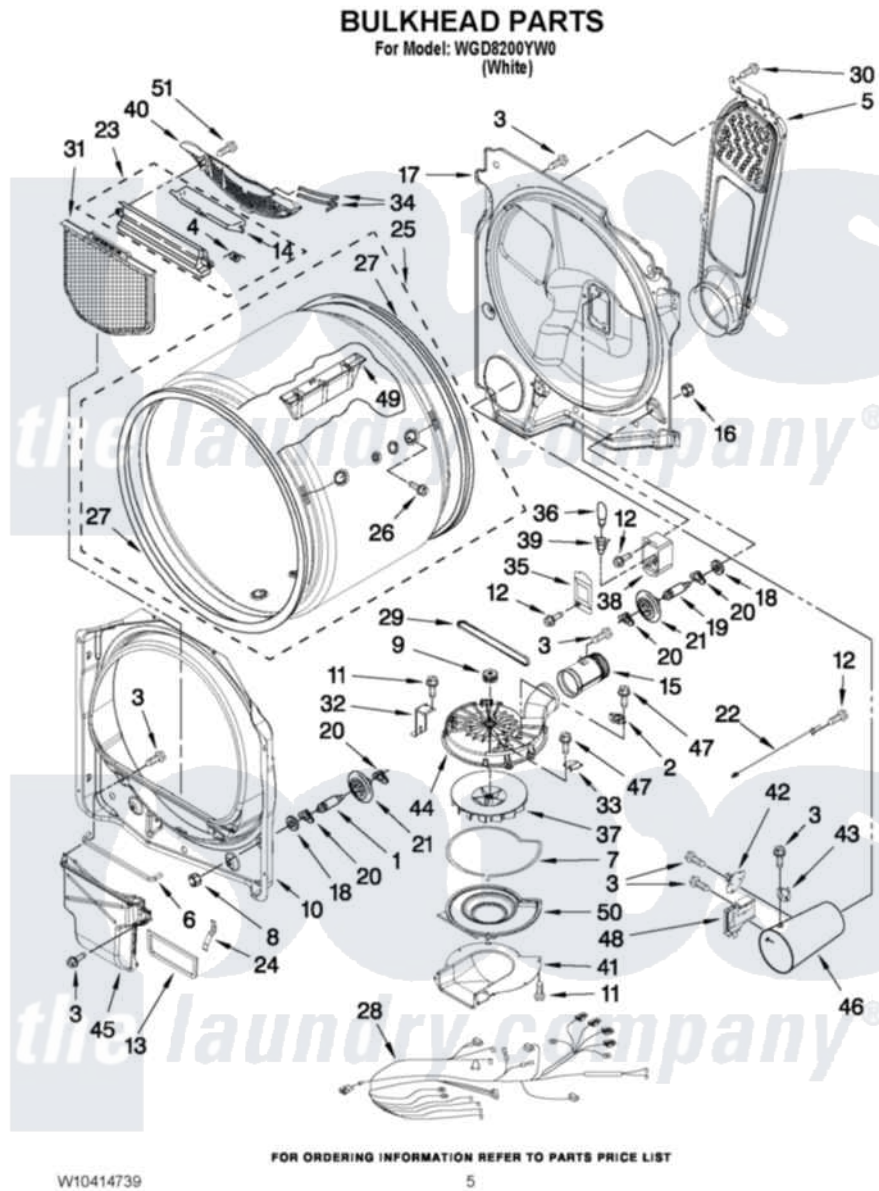

# Whirlpool WGD8200YW0 03 - BULKHEAD PARTS

Whirlpool Residential Whirlpool WGD8200YW0 Dryer Parts Parts Diagram 03 - BULKHEAD PARTS  
Click on the part number to view part

Item	Original Part Number	Replaced By	Status	Part Description
1	<a href="#">W10359271</a>			Shaft, Drum Roller Threads
2	<a href="#">8577274</a>			Thermostat 295F
3	<a href="#">90767</a>			Screw, 8A X 3/8 HeX Washer Head Tapping
4	<a href="#">3394986</a>			Spring, Lint Screen Door
5	<a href="#">W10385948</a>			Air Duct Assembly
6	<a href="#">697813</a>			Seal, Outlet Housing
7	<a href="#">8573068</a>			Seal, Blower Cover
8	3934666	<a href="#">W10080210</a>		Nut, 3/8 X 16
9	<a href="#">8544739</a>			Pulley, Blower
10	<a href="#">8557244</a>			Bulkhead, Front
11	<a href="#">W10219342</a>			Screw, Baffle Mounting
12	3390647	<a href="#">488729</a>		Screw
13	<a href="#">8544721</a>			Seal, Lint Duct
14	3394984	<a href="#">8563758</a>		Door, Lint Screen
15	<a href="#">8544755</a>			Exhaust Pipe
16	W10001120	<a href="#">W10080190</a>		Nut, 3/8-16