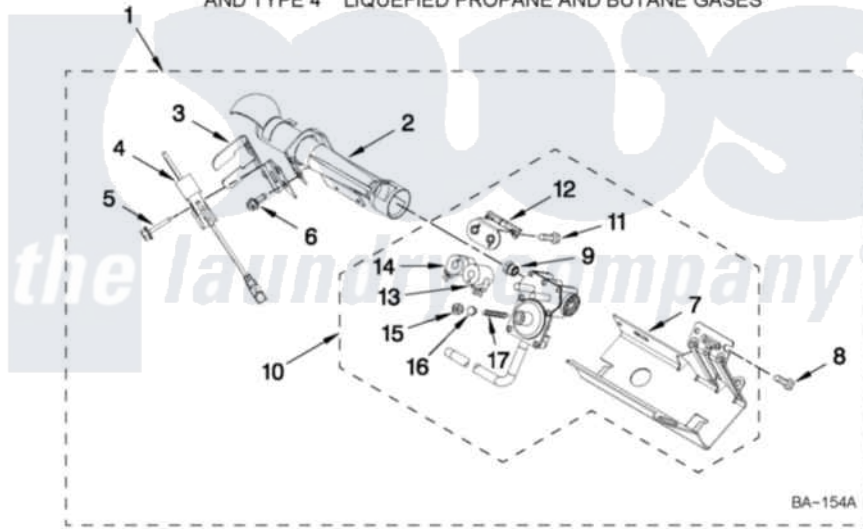

Whirlpool WGD8200YW0 04 - 8557891 BURNER ASSEMBLY

8557891 BURNER ASSEMBLY

For Model: WGD8200YW0
(White)

USE WITH TYPE 1 - NATURAL
AND TYPE 4 LIQUEFIED PROPANE AND BUTANE GASES

FOR ORDERING INFORMATION REFER TO PARTS PRICE LIST

W10414739

7

Whirlpool [Residential Whirlpool WGD8200YW0 Dryer Parts](#) Parts Diagram 04 - 8557891 BURNER ASSEMBLY
Click on the part number to view part

Item	Original Part Number	Replaced By	Status	Part Description
1	8557891	W10492506		Burner-Gas
2	8573010			Tube, Burner
3	694298			Bracket, Ignitor
4	686590	279311		Ignitor
5	3393909			Screw, 8-32 X 7/8
6	343641	681414		Screw, 10AB X 1/2
7	8544751			Base, Burner
8	3387057			Screw, 10-16 X 1/2 Orifice, Burner
9	15418			Orifice, Burner Type 1
"	15422		Not Available	ORIFICE, BURNER (TYPE 4) (BUTANE)
"	229742			Orifice, Burner
10	8573071			Valve, Gas 60 Hz .
11	694421			Screw, Bracket Mounting
12	8182790			Bracket, Coil
13	694540			Coil, 60 Hz