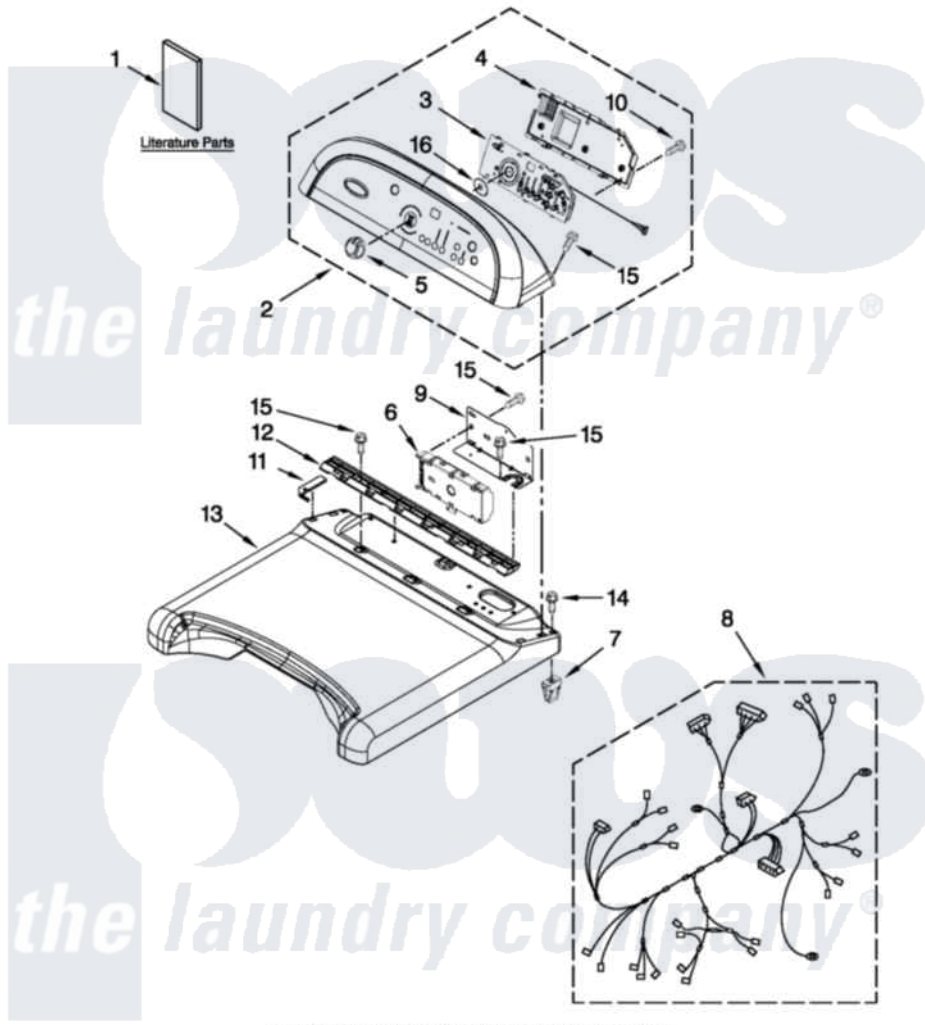

Whirlpool WGD8200YW1 01 - TOP AND CONSOLE PARTS

TOP AND CONSOLE PARTS

For Model: WGD8200YW1
(White)

27" GAS DRYER

FOR ORDERING INFORMATION REFER TO PARTS PRICE LIST

12-11 (Printed in U.S.A. (BMN) (psw)

1

Part No. W10479132 Rev. A

[Whirlpool Residential Whirlpool WGD8200YW1 Dryer Parts](#) Parts Diagram 01 - TOP AND CONSOLE PARTS

[Click on the part number to view part](#)

Item	Original Part Number	Replaced By	Status	Part Description
1	W10403269		Not Available	TECH SHEET
"	W10398830			Guide, Use And Care
"	W10392126		Not Available	INSTALLATION INSTRUCTION (ENGLISH)
"	W10392127		Not Available	INSTALLATION INSTRUCTION (SPANISH)
2	W10403677			Console Assembly
3	W10388675			Assembly, User Interface
4	8564265			Cover, Rear- User Interface
5	W10211335			Knob, Assembly
6	W10432258			Control Electronic
7	W10112673			Screw, Grommet
8	W10393458			Harness, Wiring Main
9	W10211337			Bracket, Machine Controller
10	W10003770			Screw, 6-19 X 1/2
11	W10185554			Seal, Foam Top
12	8558863			Bracket, Console

13	W10211339		Top
14	W10131402		Screw, 8-18 X 1.370
15	337686	Not Available	SCREW, 8-18 X .500
16	8572039		Seal, User Interface