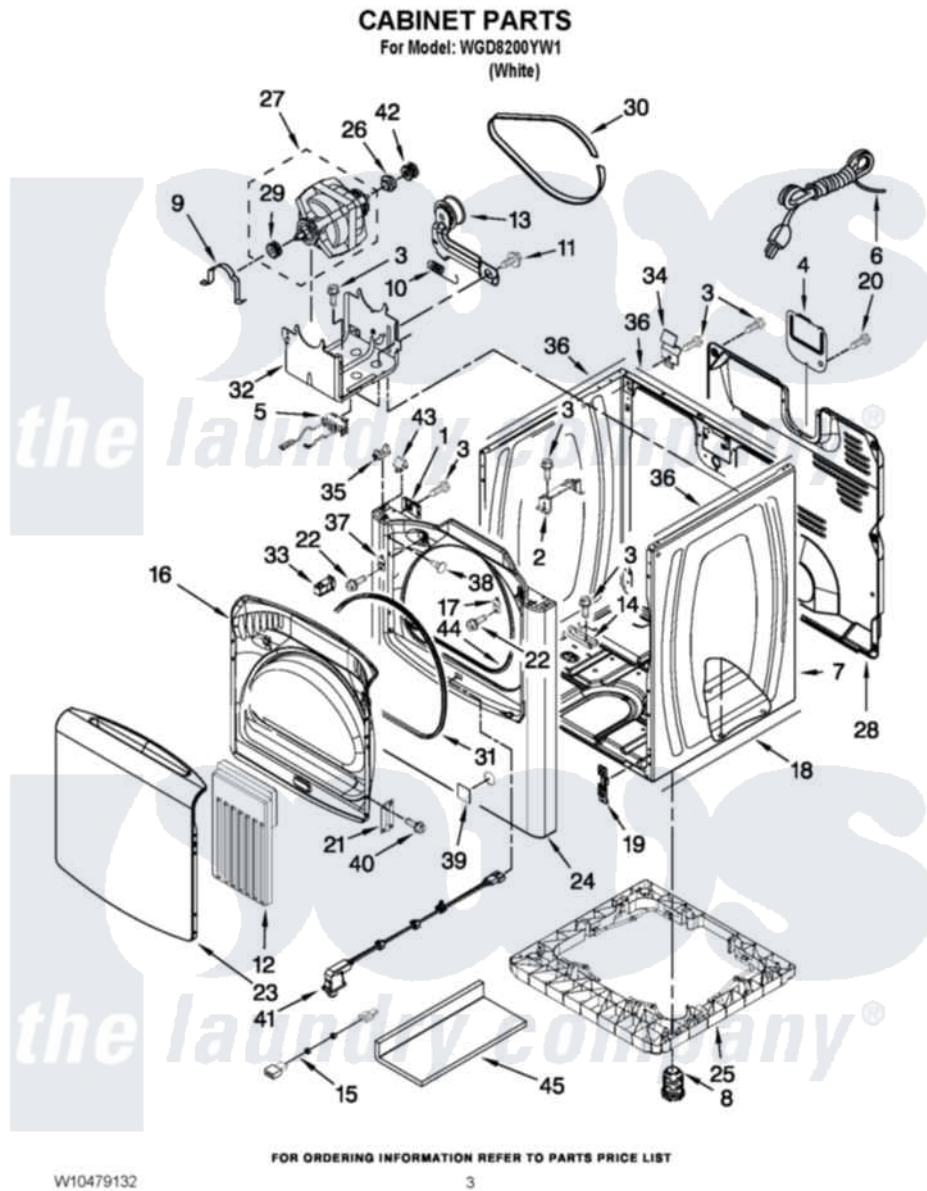

Whirlpool WGD8200YW1 02 - CABINET PARTS

Whirlpool [Residential Whirlpool WGD8200YW1 Dryer Parts](#) Parts Diagram 02 - CABINET PARTS
Click on the part number to view part

Item	Original Part Number	Replaced By	Status	Part Description
1	W10007520			Clip, Ground
2	8544753			Bracket, Burner
3	3390631			Screw, 10-16 X 3/8
4	8558833			Plate, Cover Terminal Block
5	W10314253			Switch, Assembly Broken Belt
6	W10440460			Cord, Power
7	W10183827	W10223154		Cabinet
8	W10363894			Foot, Dryer
NI	279810			Foot-Optional
9	660658			Clamp, Motor Mounting 343481 685441
10	3387374			Spring, Idler
11	3389420			Retainer-Idler 1/4-20 X 1/16
12	8558850			Filler-Big Mouth Axial Door
13	8547160			Pulley Assembly
14	W10201446			Bracket-Gas Pipe
15	W10401808			Jumper, Door

16	8571356		Door Inner
17	W10111888		Plug, Strike
18	W10224768		Seal, Foam Spill Guard
19	3394083		Clip, Front Panel
20	8533974	4331106	Screw, No.10-32 X 7/16
21	8579717		Assembly, Hinge
22	3400805		Screw, 8-18 X 3/64
23	8571361		Door, Outer
24	W10111883	W10312757	Panel
25	W10363887		Riser-Full
26	3393657		Restrainer, Belt
27	8547170	W10448896	Motordrve
28	8558830	Not Available	Panel, Rear
29	8544743		Pulley, Blower
30	8547157		Belt, Drive
31	W10221653	W10239307	Seal-Door
32	8547158		Bracket, Motor
33	W10111905		Assembly, Door Catch
34	238088	8066217	Hinge, Top
35	8568303		Locator, Snap Down
36	W10157932		Seal, Foam Cabinet
37	W10111906	W10295405	Strike
38	W10144494		Plug-Hole
39	8564457		Plug, Front Panel
40	342055	488627	Screw
41	W10318609		Switch, Assembly Door
42	8547171		Pulley,
43	8576625		Lock, Front Top
44	W10044490		Seal, Front Panel
45	W10215725		Cover, Door Switch